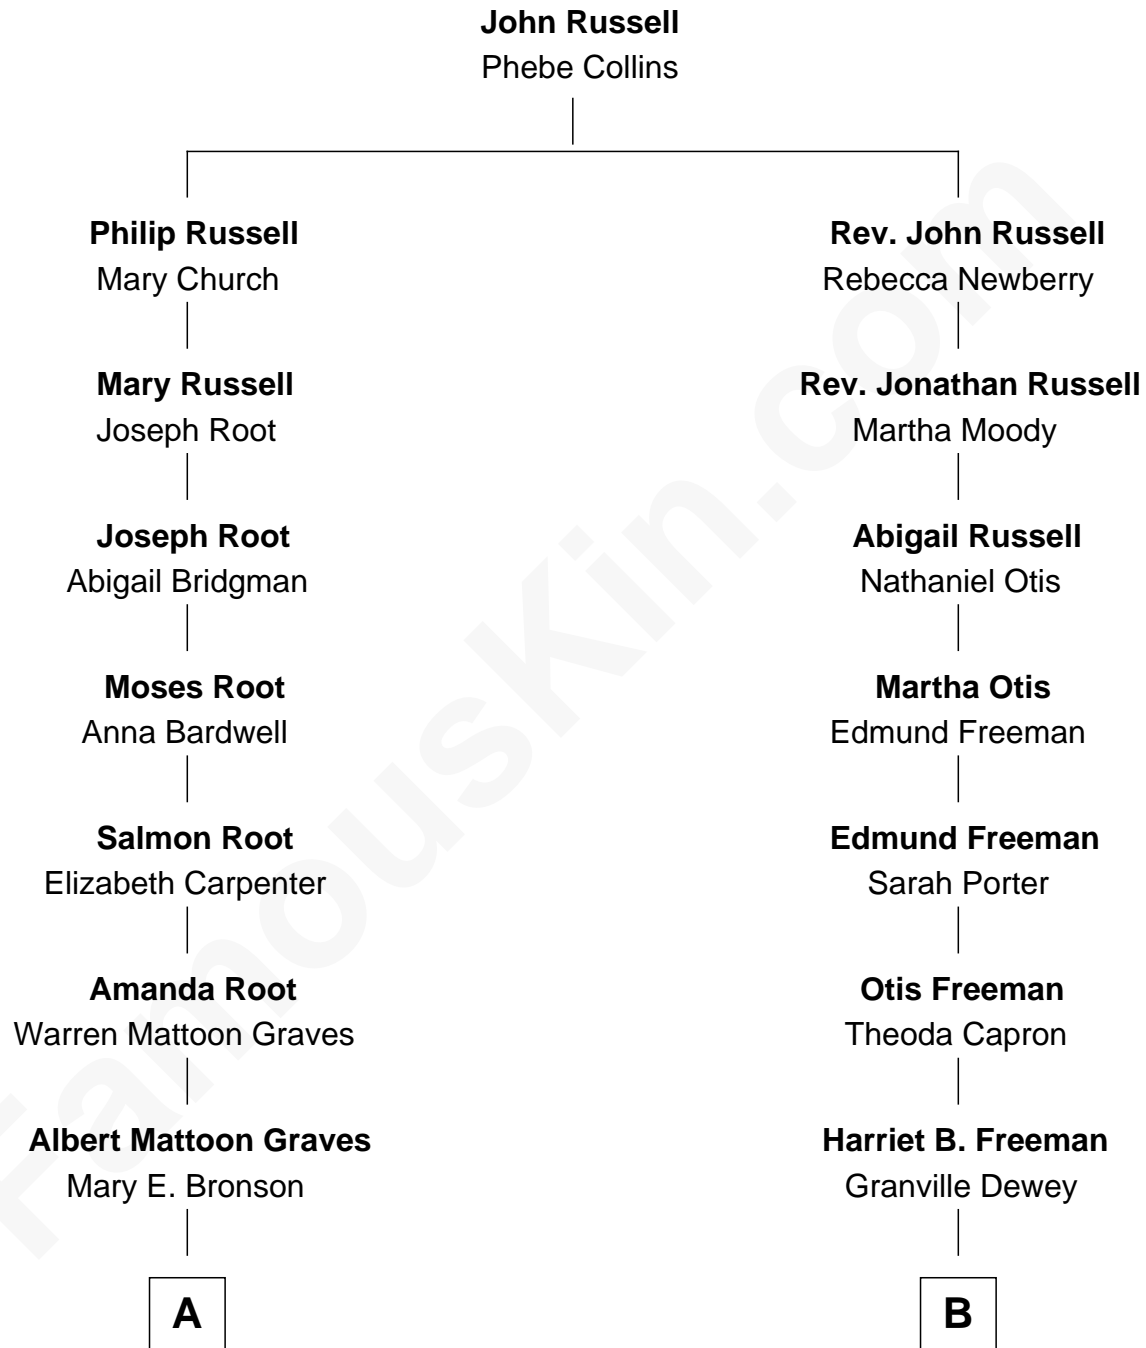

# FamousKin.com Relationship Chart of

**John Lithgow**

*Stage, TV, and Movie Actor*

9th cousin of

**Thomas Edmund Dewey**

*47th Governor of New York*

**A**

**Eva Bronson Graves**