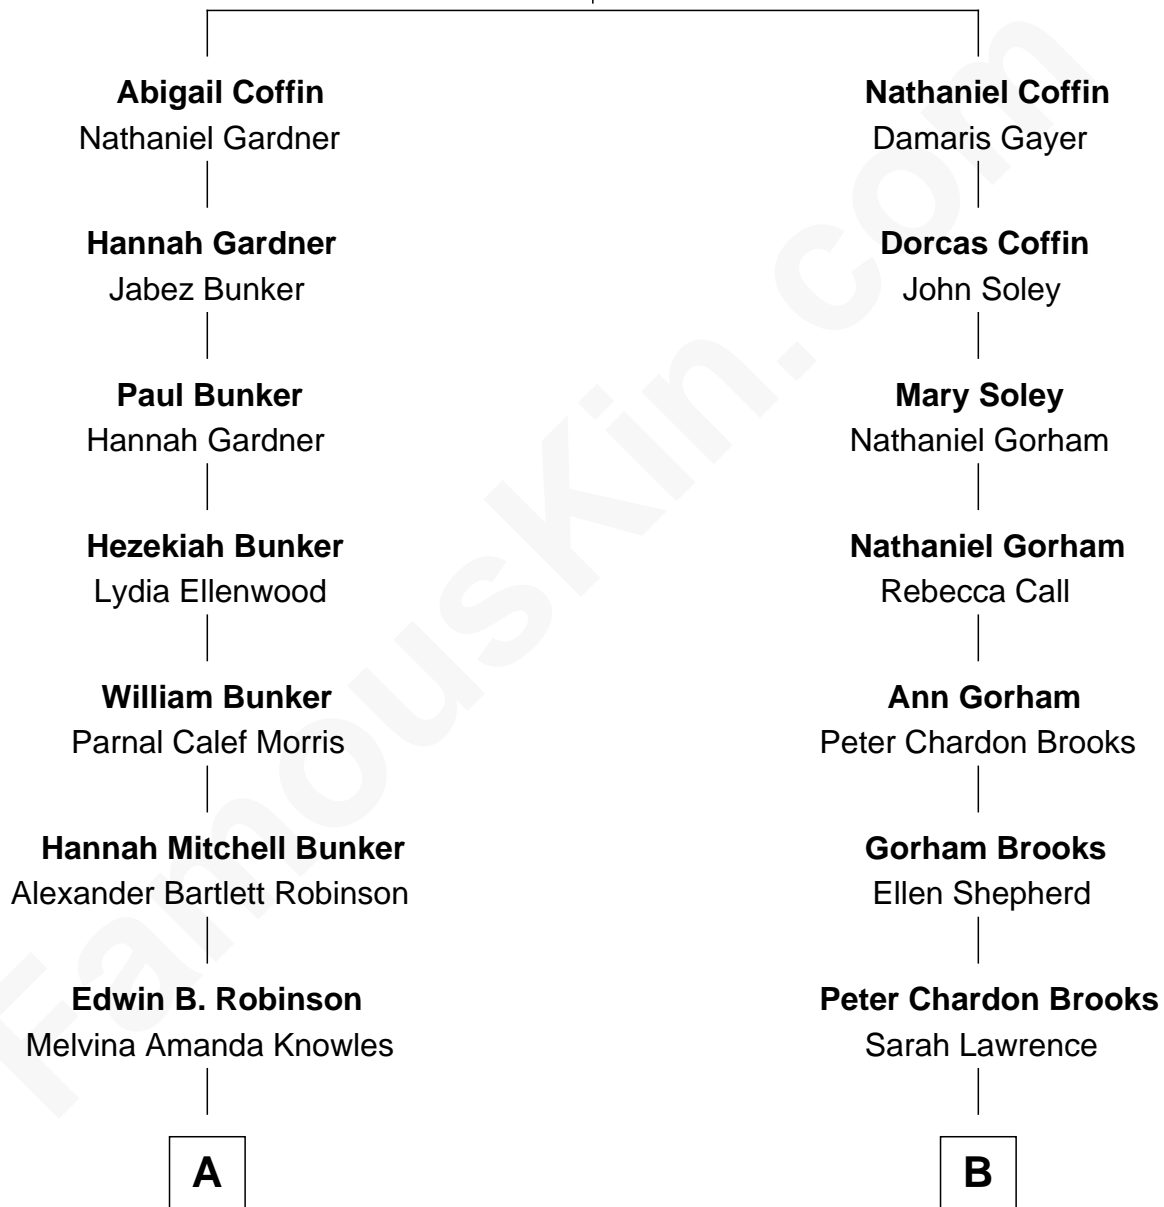

# FamousKin.com Relationship Chart of

**John Lithgow**

*Stage, TV, and Movie Actor*

8th cousin 1 time removed of

**Leverett Saltonstall**

*55th Governor of Massachusetts*

**James Coffin**  
Mary Severance

FamousKin.com