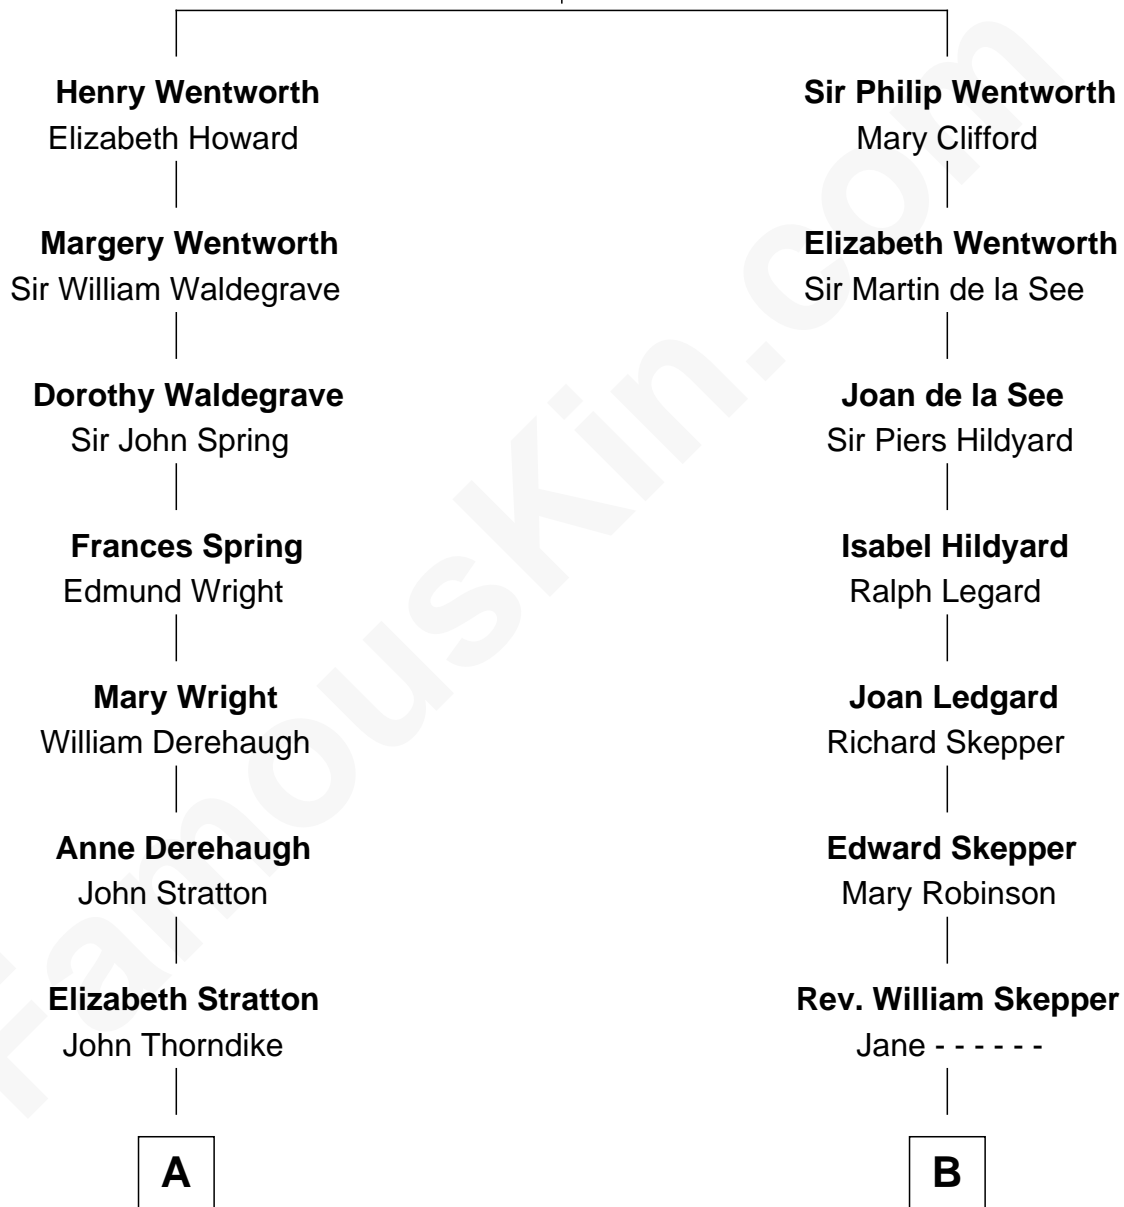

FamousKin.com Relationship Chart of

John Lithgow

Stage, TV, and Movie Actor

17th cousin of

Leverett Saltonstall

55th Governor of Massachusetts

Sir Roger Wentworth

Margery Despencer

John Lithgow photo by [David Shankbone](#) (CC BY-SA 3.0)