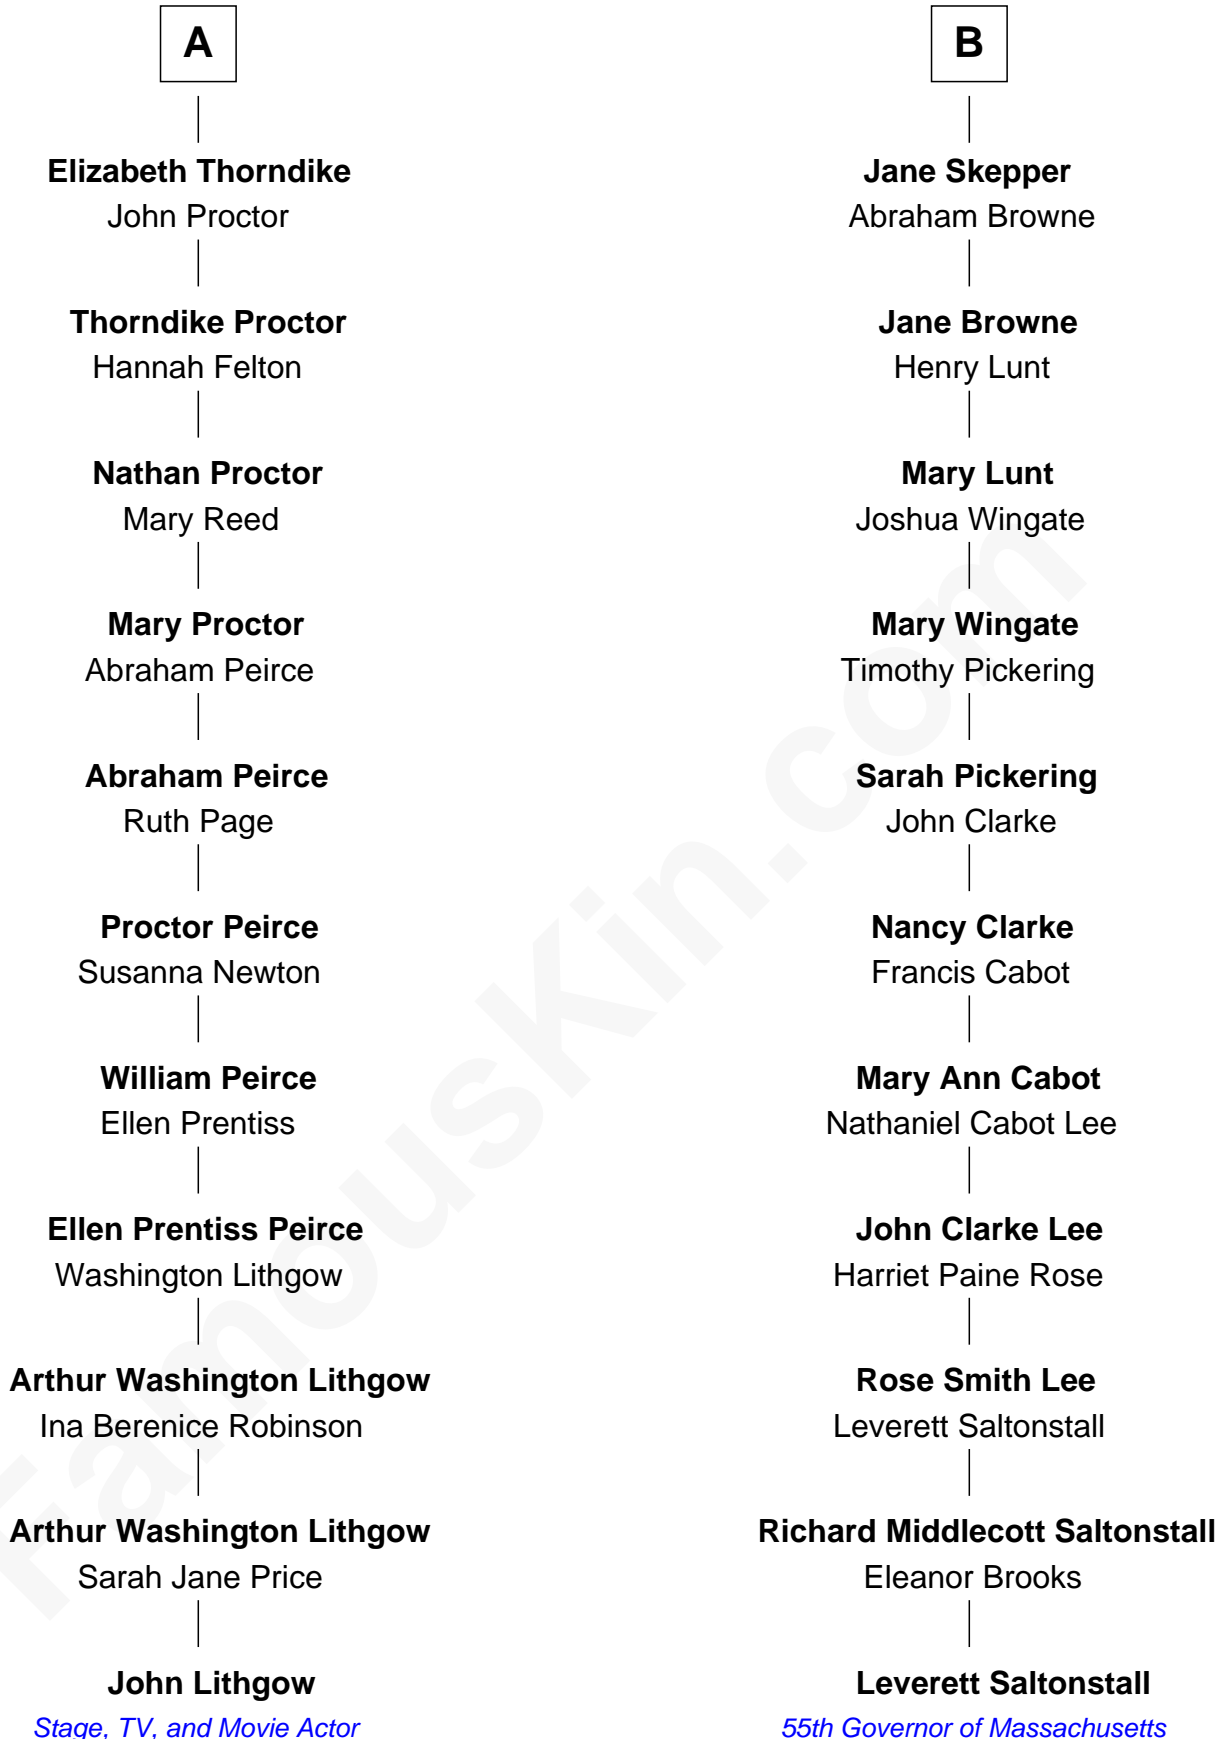

FamousKin.com Relationship Chart of

John Lithgow

Stage, TV, and Movie Actor

17th cousin of

Leverett Saltonstall

55th Governor of Massachusetts

Sir Roger Wentworth

Margery Despencer

John Lithgow photo by [David Shankbone](#) (CC BY-SA 3.0)