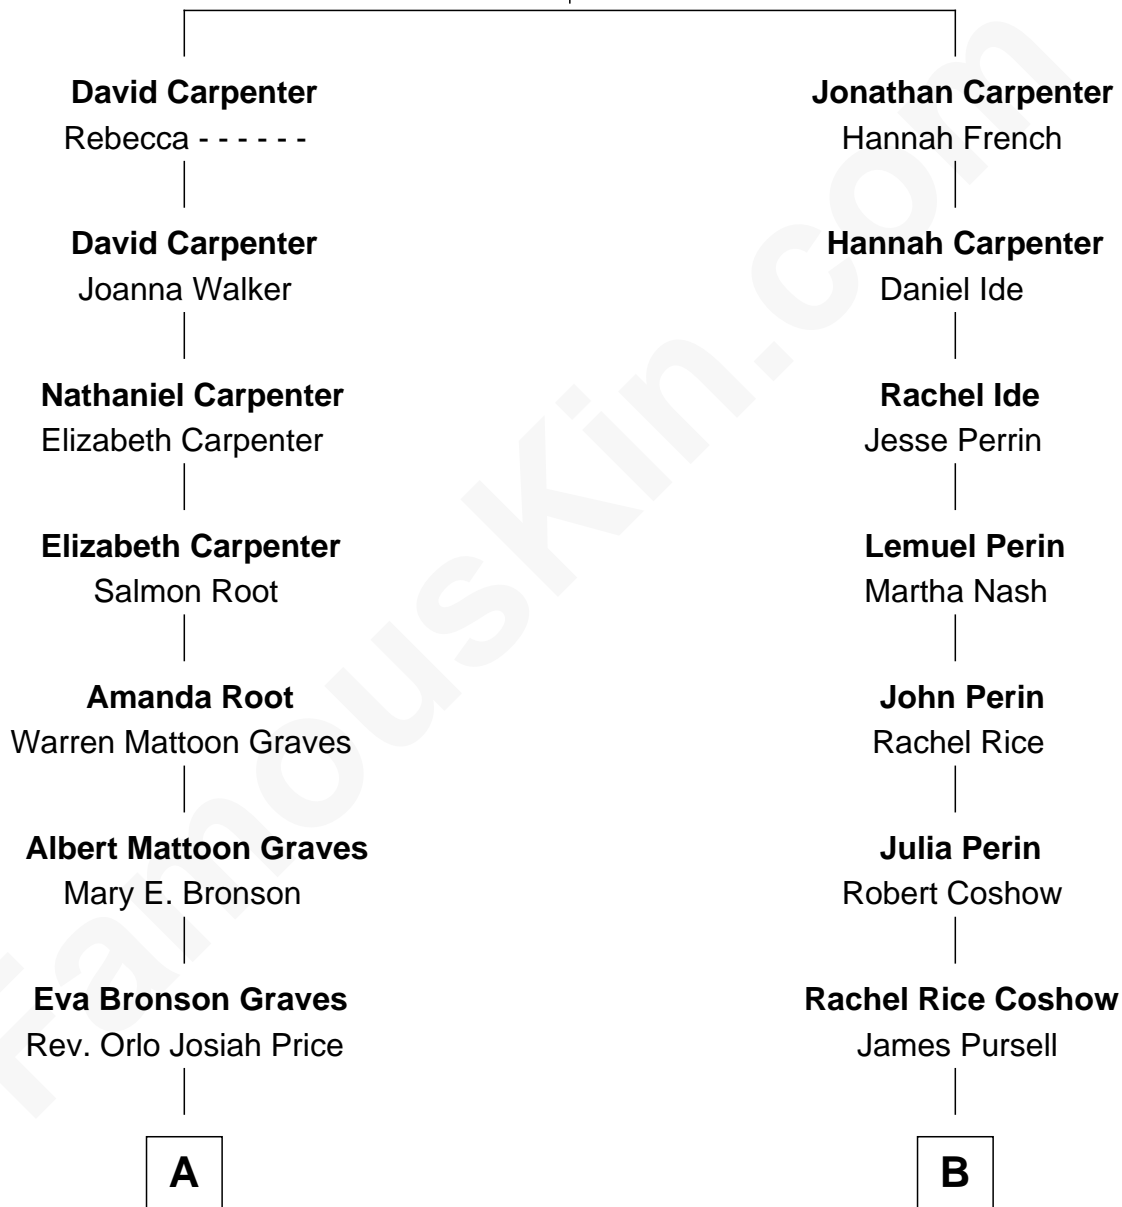

# FamousKin.com Relationship Chart of

**John Lithgow**

*Stage, TV, and Movie Actor*

8th cousin 2 times removed of

**Tim Robbins**

*TV and Movie Actor*

**Samuel Carpenter**

Sarah Redaway

**A**

**Sarah Jane Price**  
Arthur Washington Lithgow

**John Lithgow**  
*Stage, TV, and Movie Actor*

**B**

**Martha Alice Pursell**  
James William Bledsoe

**Maynard Tevis Bledsoe**  
Thelma Cecilia Matthews