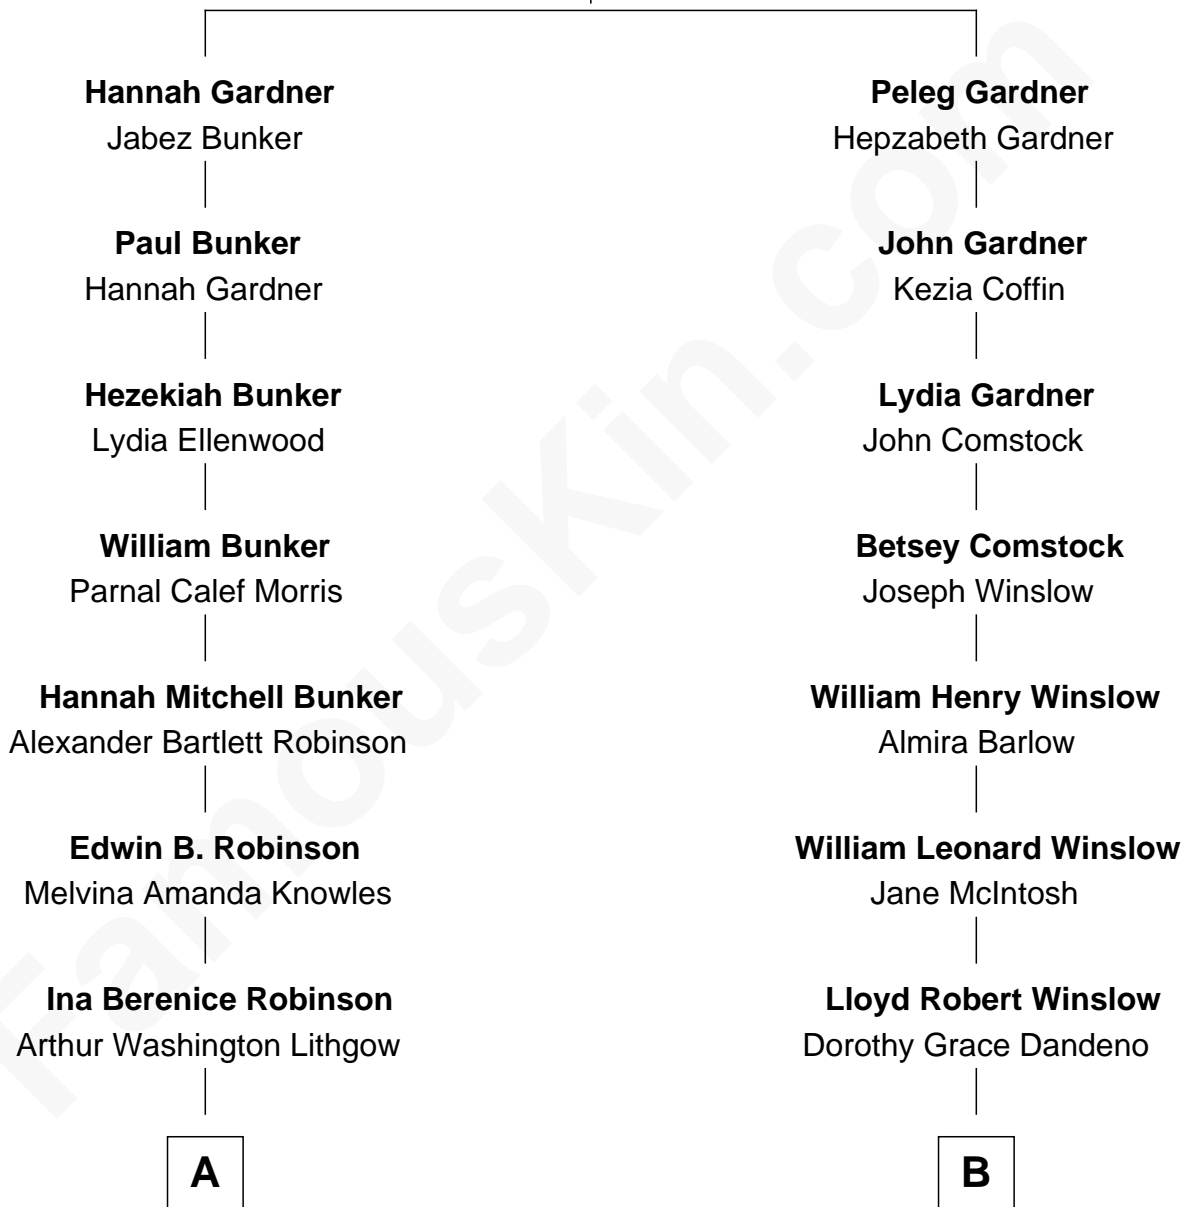

FamousKin.com Relationship Chart of

John Lithgow

Stage, TV, and Movie Actor

8th cousin of

Don Winslow

Author and Screenwriter

Nathaniel Gardner

Abigail Coffin

A

Arthur Washington Lithgow

Sarah Jane Price

John Lithgow

Stage, TV, and Movie Actor

B

Donald Lloyd Winslow

Ottis Mary Scheuermann