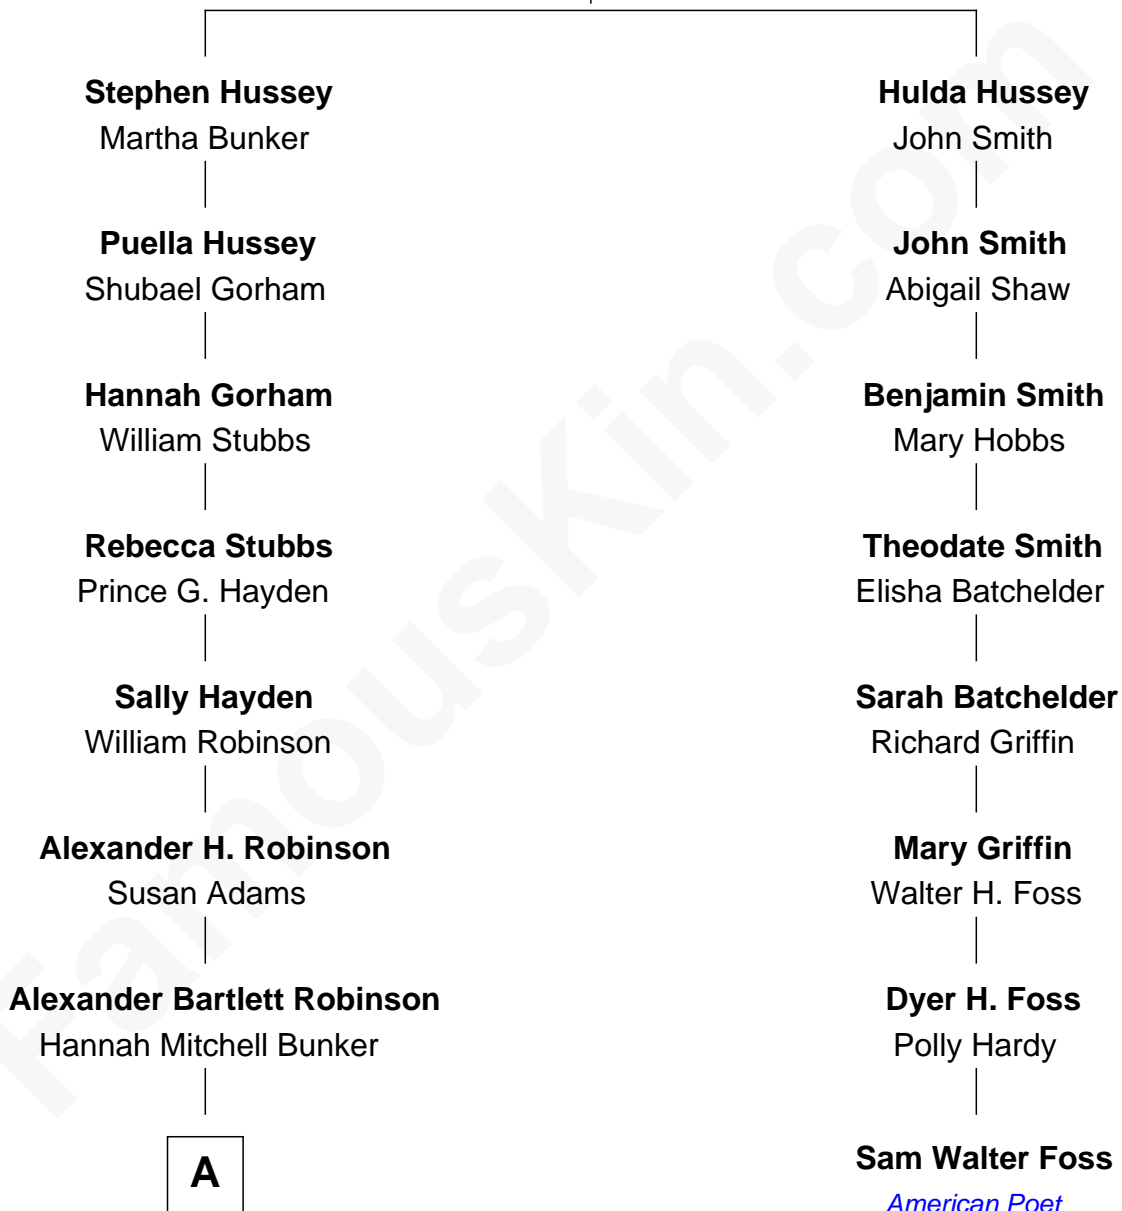

FamousKin.com

Relationship Chart of

John Lithgow

Stage, TV, and Movie Actor

7th cousin 3 times removed of

Sam Walter Foss

American Poet

Christopher Hussey
Theodate Bachiler

A

—
Edwin B. Robinson
Melvina Amanda Knowles

—
Ina Berenice Robinson
Arthur Washington Lithgow

—
Arthur Washington Lithgow
Sarah Jane Price

—
John Lithgow
Stage, TV, and Movie Actor

FamousKin.com