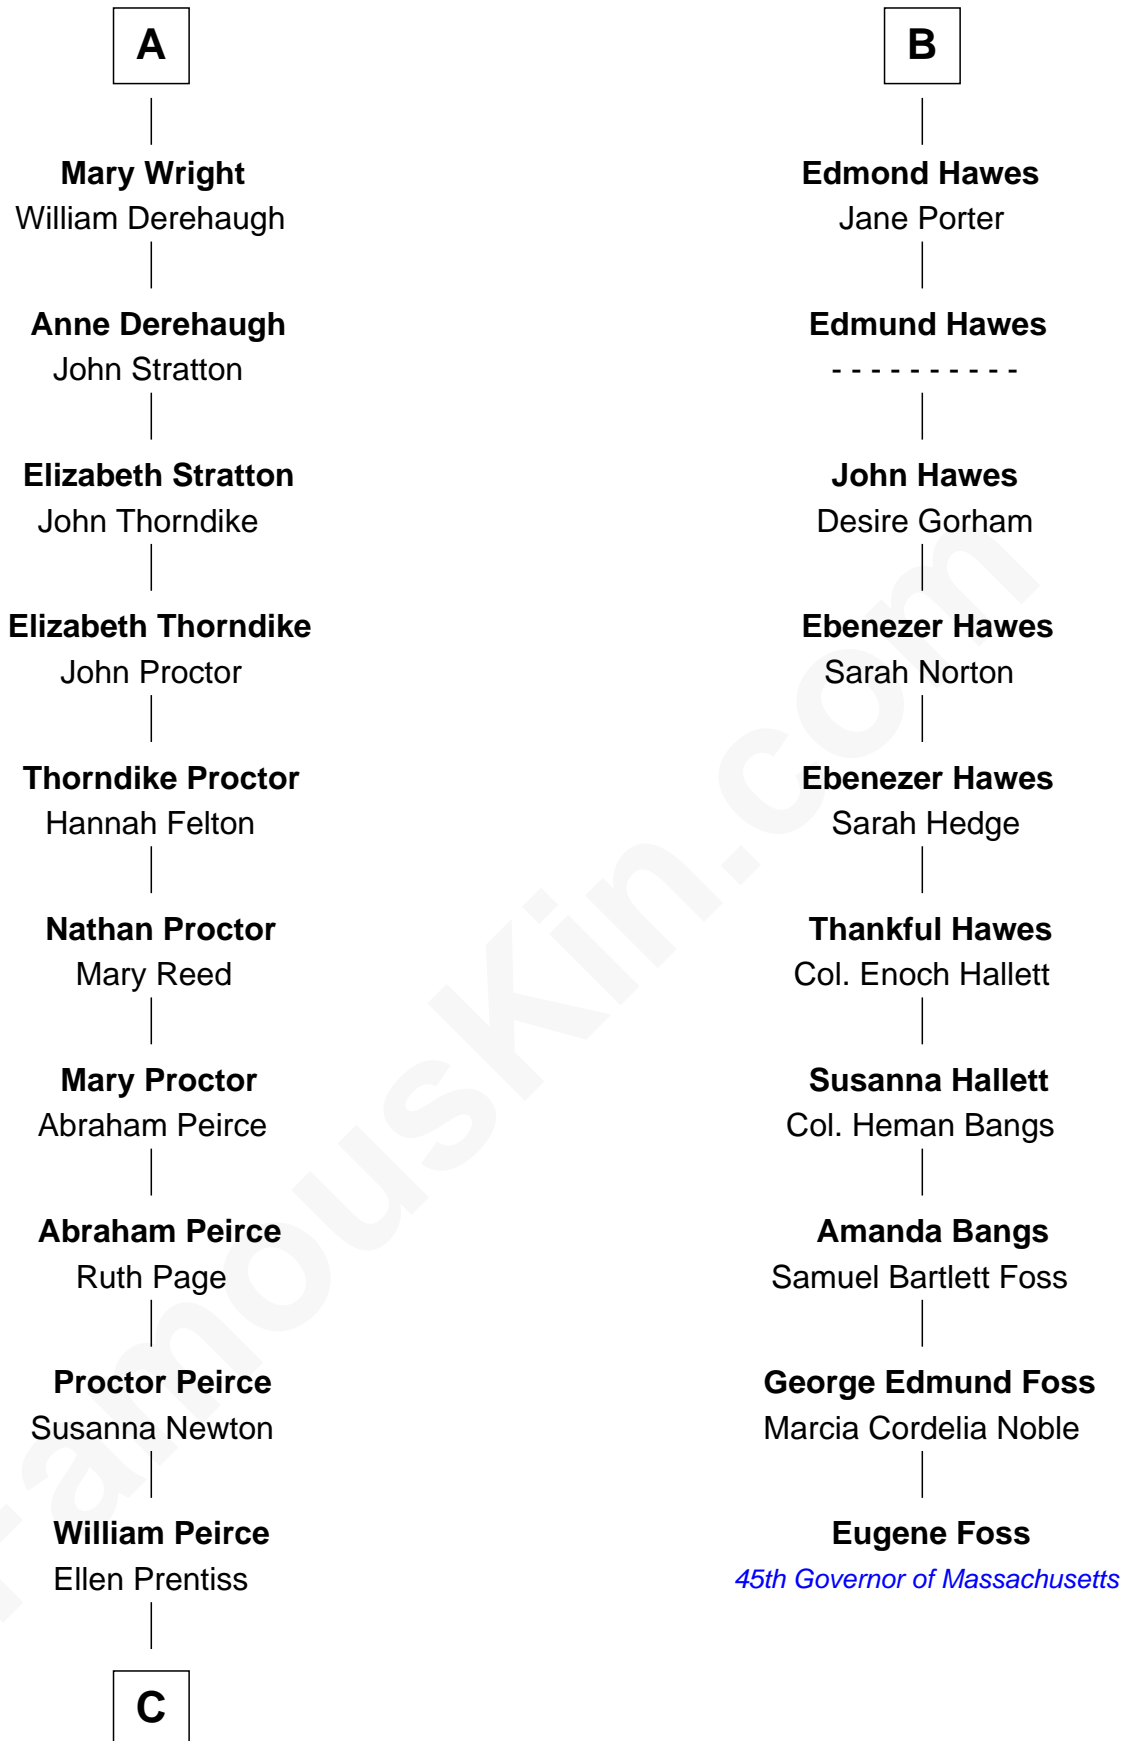

FamousKin.com Relationship Chart of

John Lithgow

Stage, TV, and Movie Actor

16th cousin 4 times removed of

Eugene Foss

45th Governor of Massachusetts

Sir John Howard

Alice de Bois

C

—
Ellen Prentiss Peirce

Washington Lithgow

—
Arthur Washington Lithgow

Ina Berenice Robinson

—
Arthur Washington Lithgow

Sarah Jane Price

—
John Lithgow