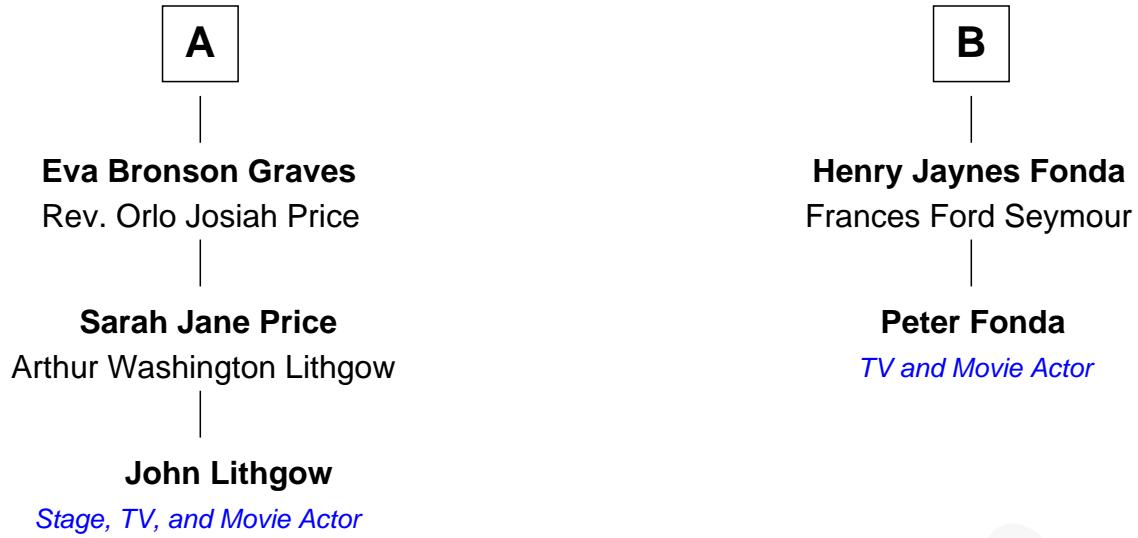

FamousKin.com Relationship Chart of

John Lithgow

Stage, TV, and Movie Actor

8th cousin 1 time removed of

Peter Fonda

TV and Movie Actor

William Bradford

*with wife
Alice Richards*

Celinda Dexter

Lydia Newcomb

Cotton Graves

Henry Clinton Jaynes

Almira Louger Jacobs

Warren Mattoon Graves

Amanda Root

Henry Silas Jaynes

Elma L. Lanphear

Albert Mattoon Graves

Mary E. Bronson

Herberta Elma Jaynes

William Brace Fonda

A

B

FamousKin.com