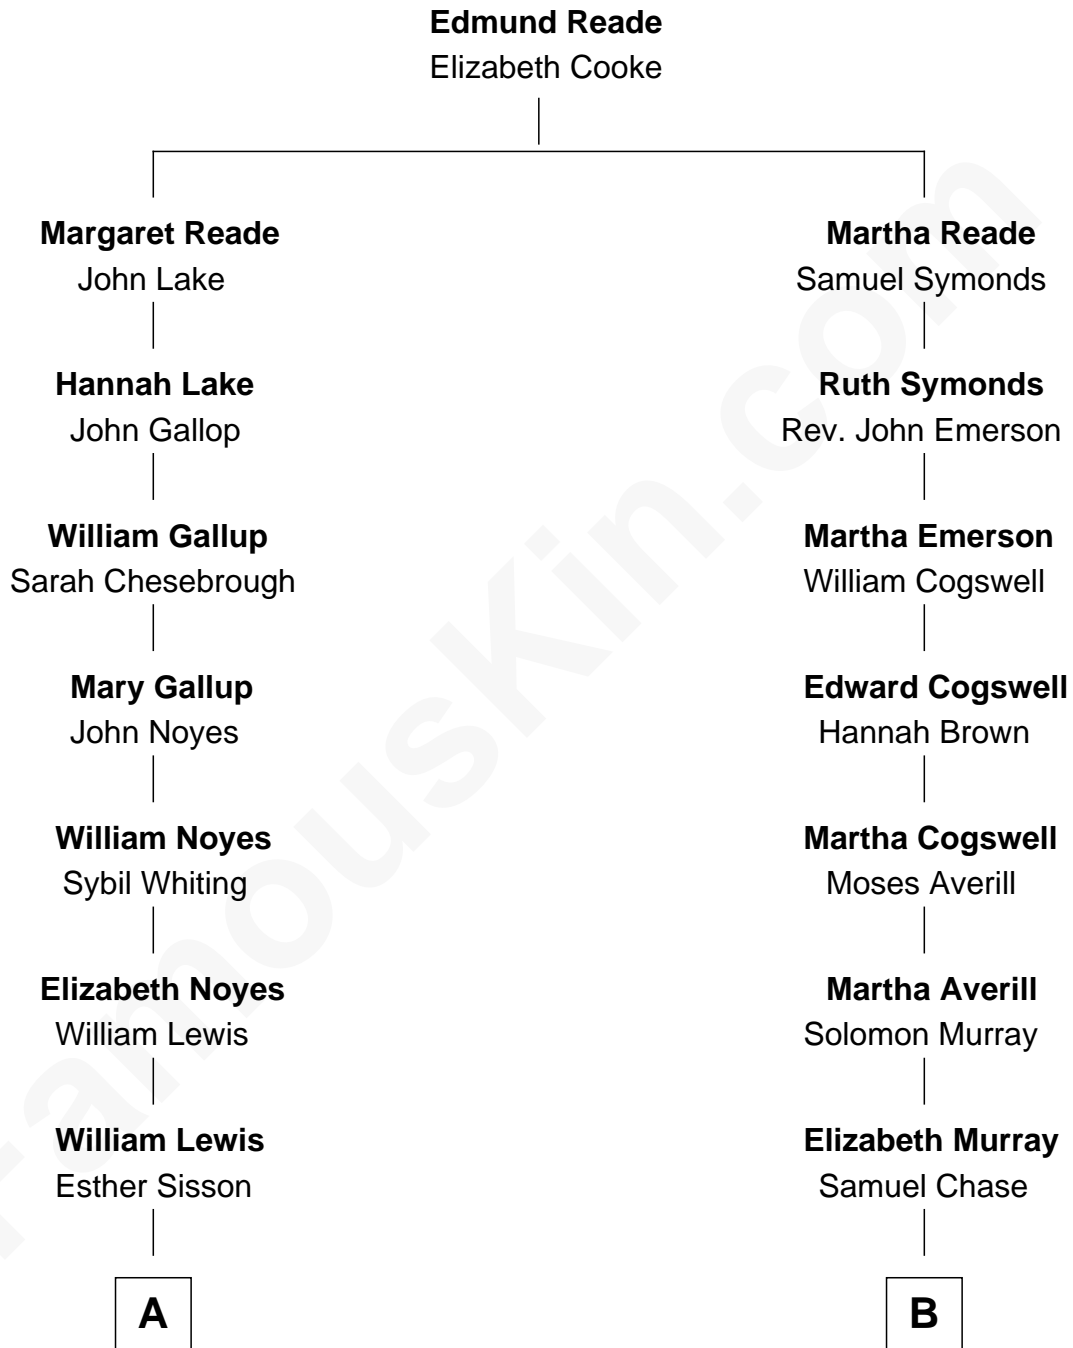

FamousKin.com Relationship Chart of

David Hyde Pierce

Stage, TV, and Movie Actor

11th cousin 2 times removed of

Pete Buttigieg

19th U.S. Secretary of Transportation

A

William Henry Lewis
Caroline Page Thayer

Mary Annie Lewis
George W. Hyde

Helen E. Hyde
Arthur J. Pierce

George Hyde Pierce
Laura Marie Hughes

David Hyde Pierce
Stage, TV, and Movie Actor

B

William Henry Chase
Emily Frances Walters

William Henry Chase
Usley - - - - -