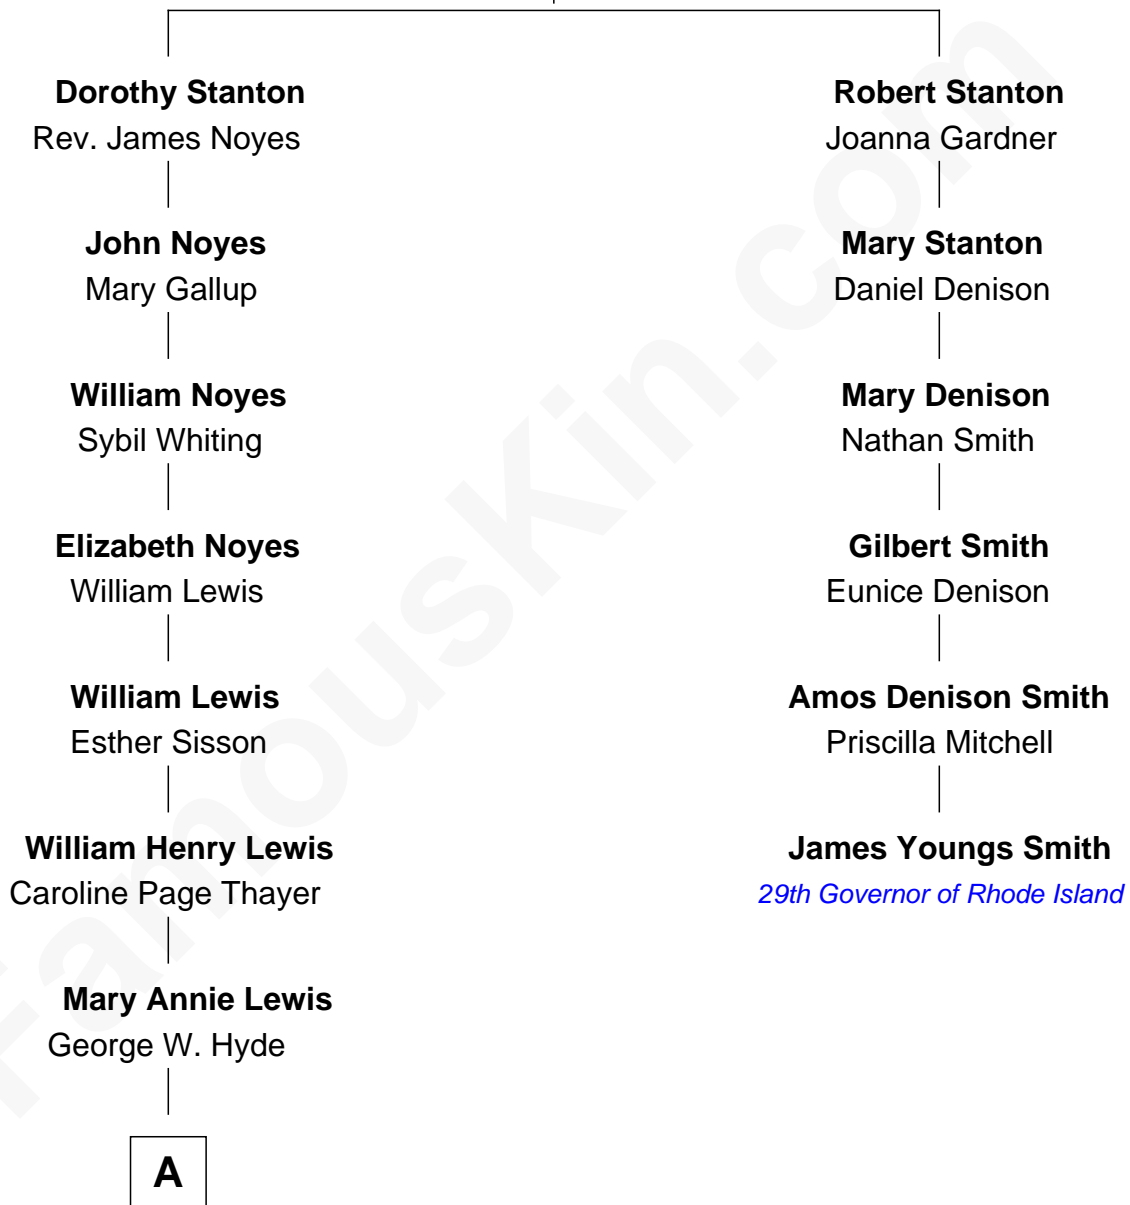

# FamousKin.com Relationship Chart of

**David Hyde Pierce**

*Stage, TV, and Movie Actor*

5th cousin 4 times removed of

**James Youngs Smith**

*29th Governor of Rhode Island*

**Thomas Stanton**

Ann Lord

**A**

**Helen E. Hyde**  
Arthur J. Pierce

**George Hyde Pierce**  
Laura Marie Hughes

**David Hyde Pierce**  
*Stage, TV, and Movie Actor*

FamousKin.com