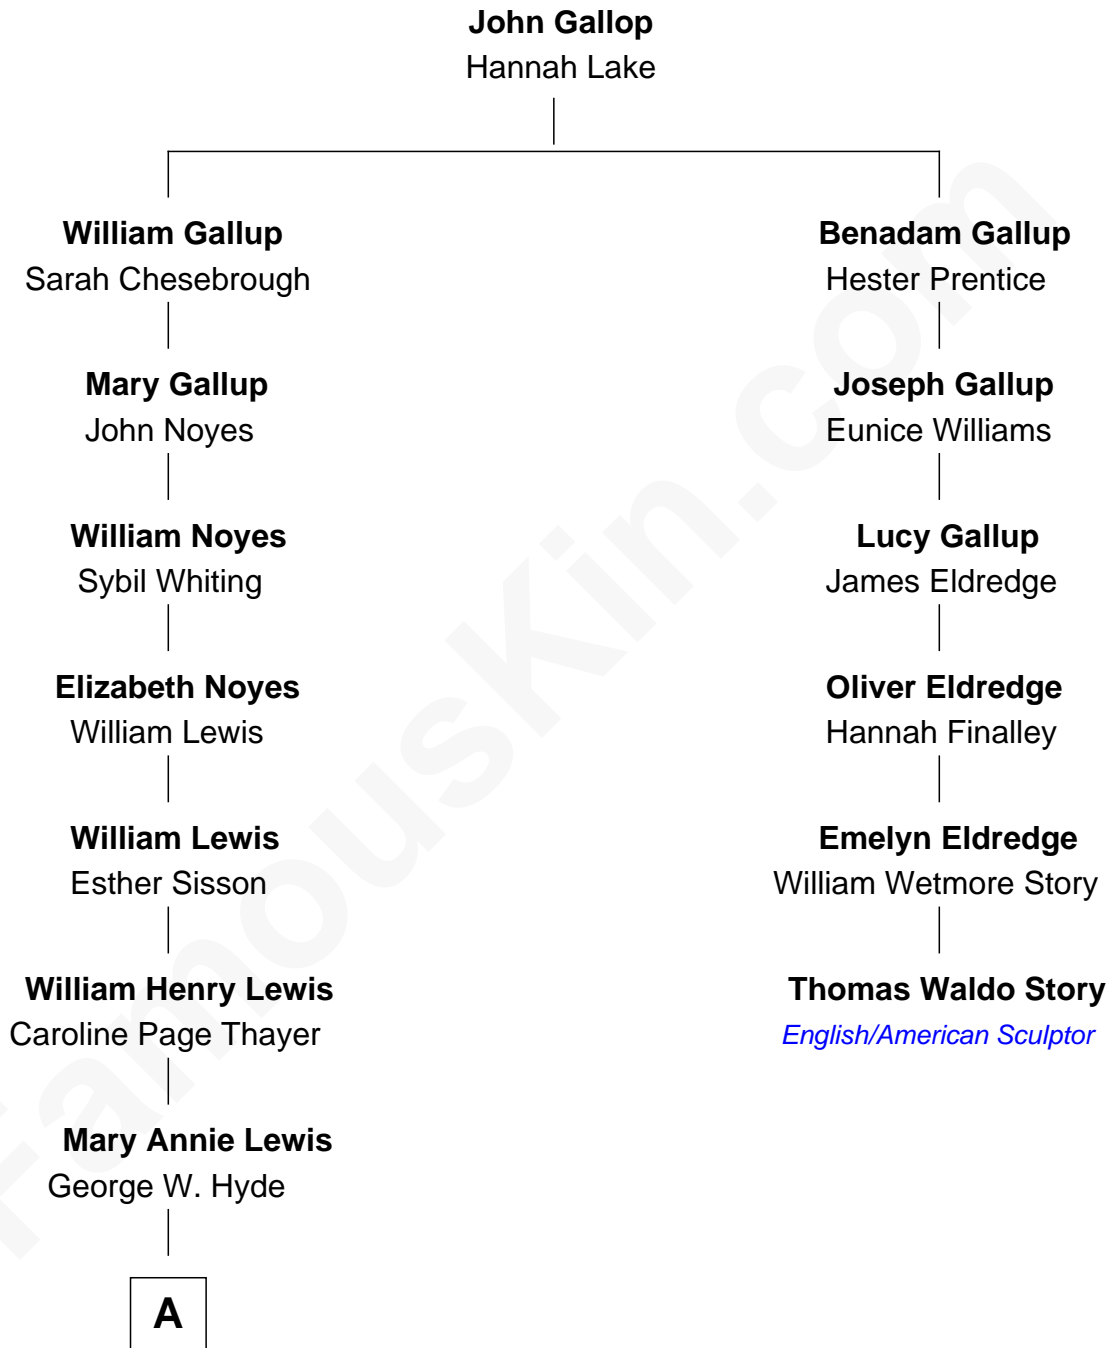

FamousKin.com Relationship Chart of

David Hyde Pierce

Stage, TV, and Movie Actor

5th cousin 4 times removed of

Thomas Waldo Story

English/American Sculptor

A

—
Helen E. Hyde
Arthur J. Pierce