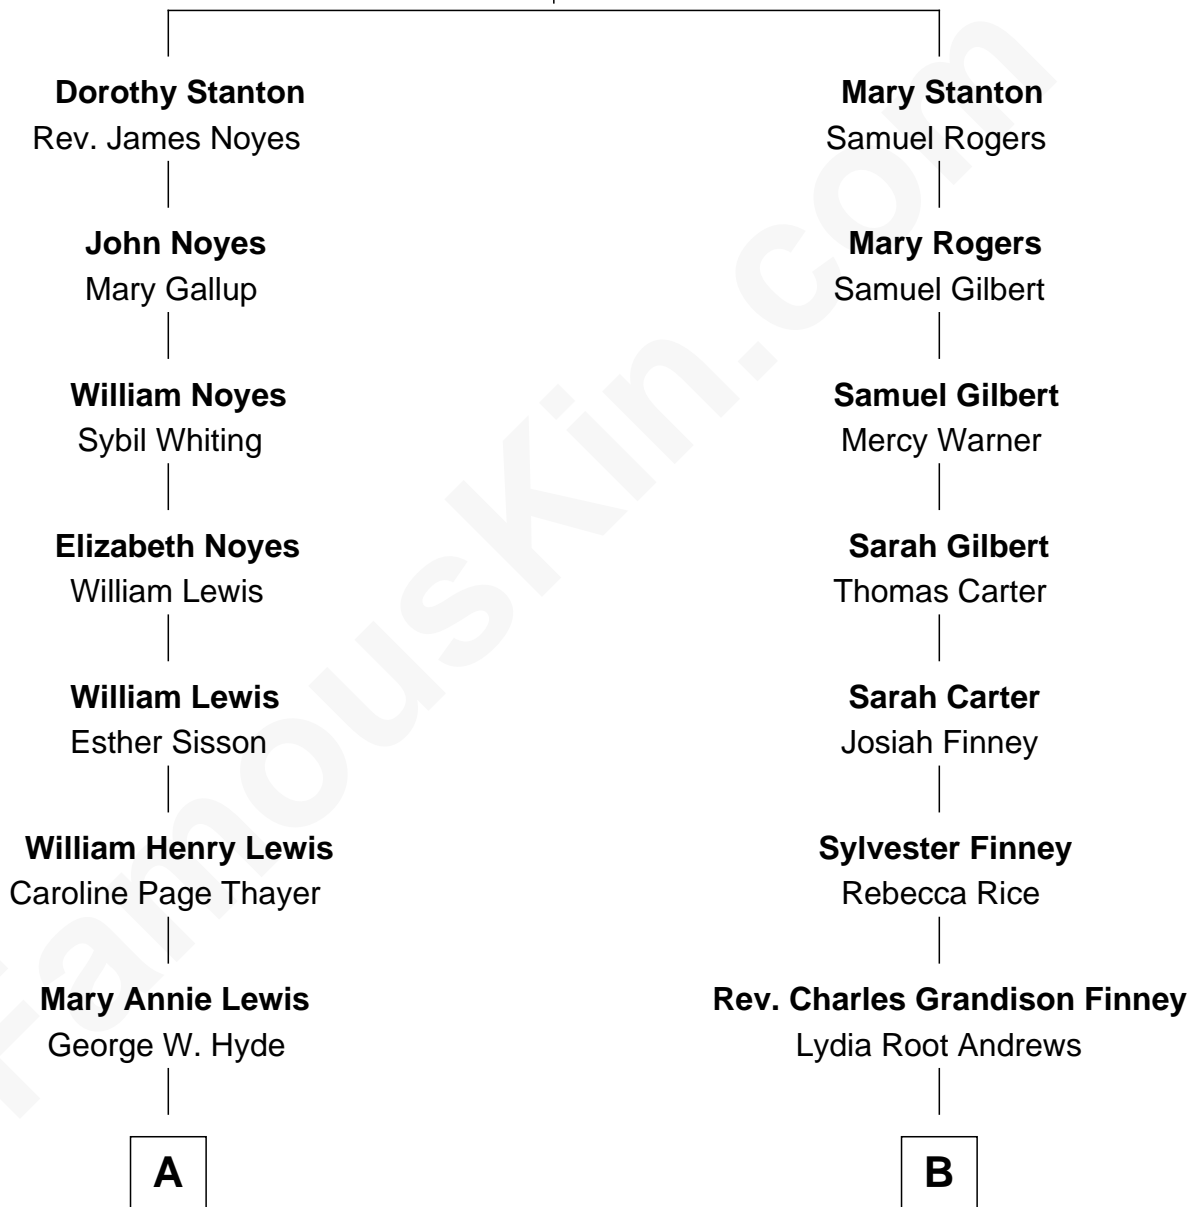

FamousKin.com Relationship Chart of

David Hyde Pierce

Stage, TV, and Movie Actor

9th cousin of

Allyn Cox

Muralist

Thomas Stanton

Ann Lord

A

Helen E. Hyde
Arthur J. Pierce

George Hyde Pierce
Laura Marie Hughes

David Hyde Pierce
Stage, TV, and Movie Actor

B

Helen Clarissa Finney
Gen. Jacob Dolson Cox

Kenyon Cox
Louise Howland King

Allyn Cox
Muralist