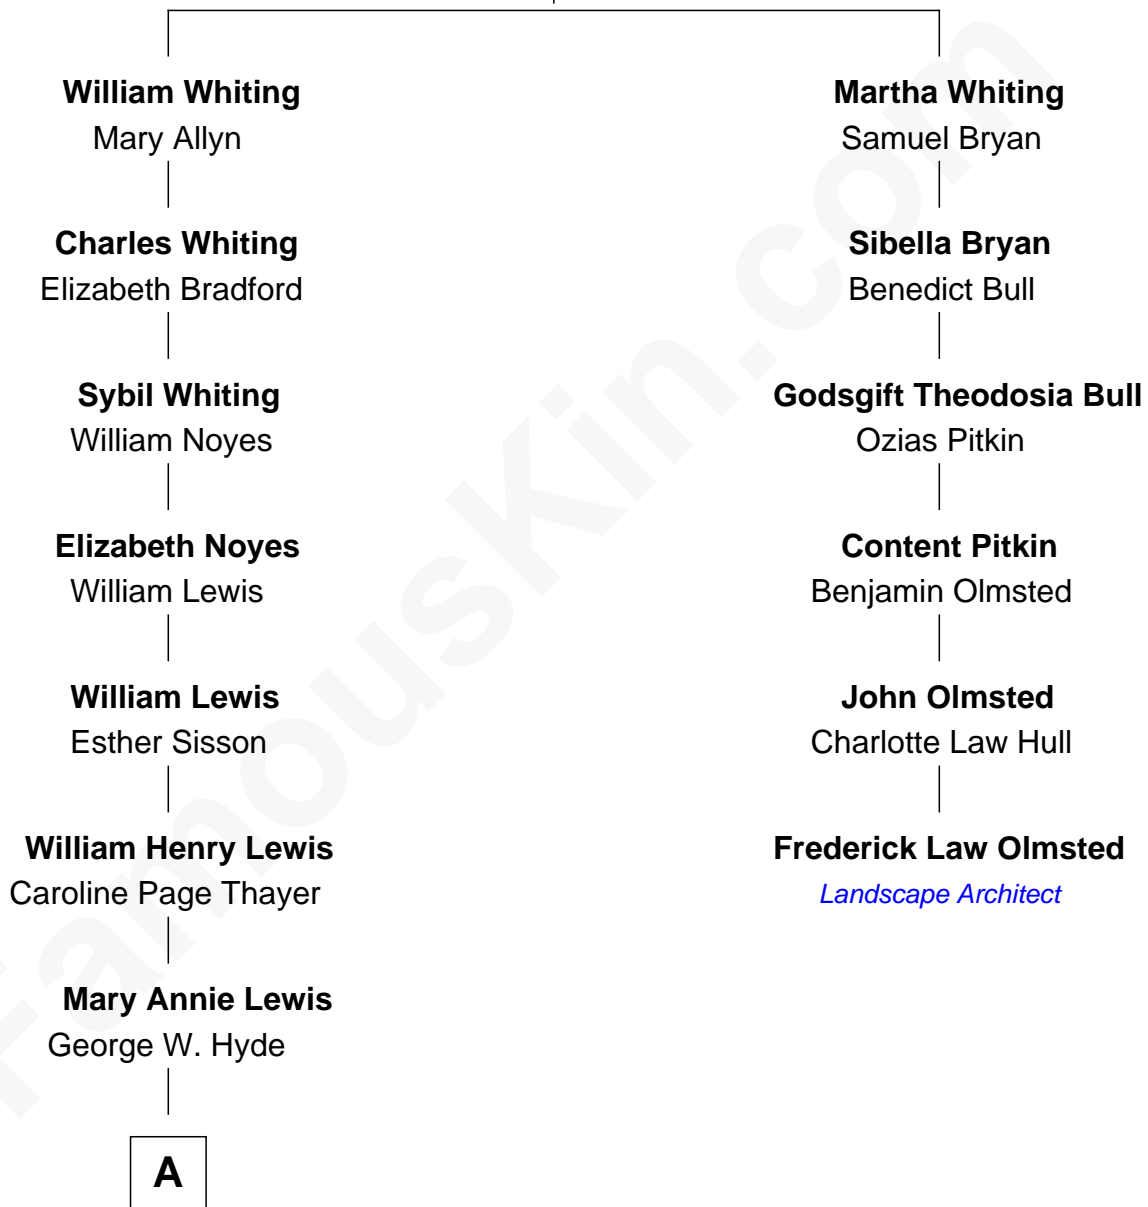

# FamousKin.com Relationship Chart of

**David Hyde Pierce**

*Stage, TV, and Movie Actor*

5th cousin 4 times removed of

**Frederick Law Olmsted**

*Landscape Architect*

**Rev. John Whiting**

Sybil Collins

**A**

—  
**Helen E. Hyde**  
Arthur J. Pierce

—  
**George Hyde Pierce**  
Laura Marie Hughes

—  
**David Hyde Pierce**  
*Stage, TV, and Movie Actor*

FamousKin.com