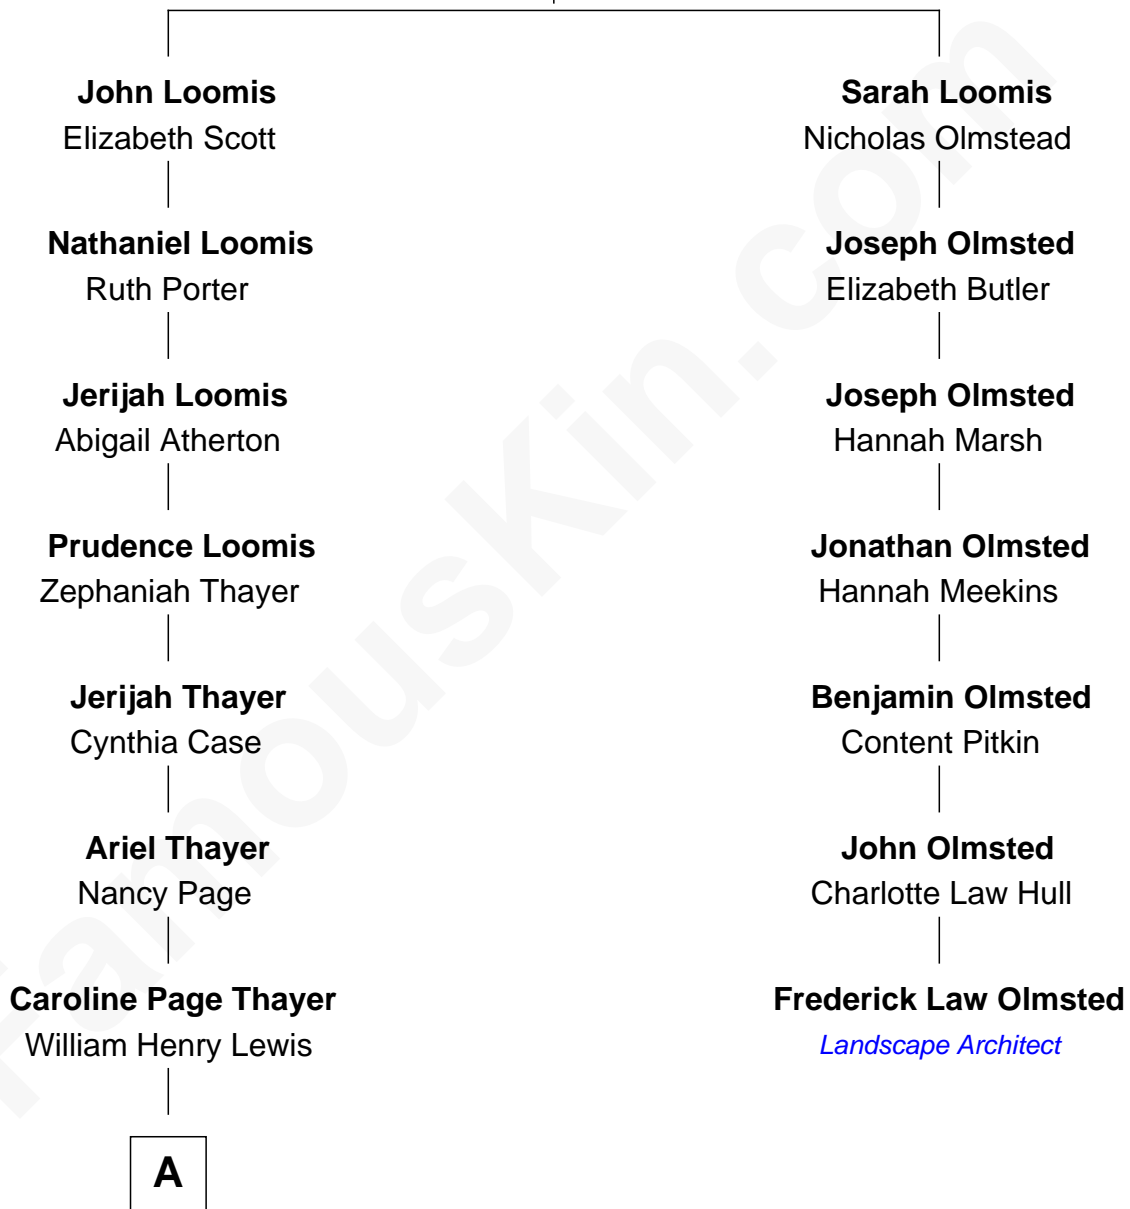

FamousKin.com Relationship Chart of

David Hyde Pierce

Stage, TV, and Movie Actor

6th cousin 4 times removed of

Frederick Law Olmsted

Landscape Architect

Joseph Loomis

Mary White

A

—
Mary Annie Lewis

George W. Hyde

—
Helen E. Hyde

Arthur J. Pierce

—
George Hyde Pierce

Laura Marie Hughes

—
David Hyde Pierce