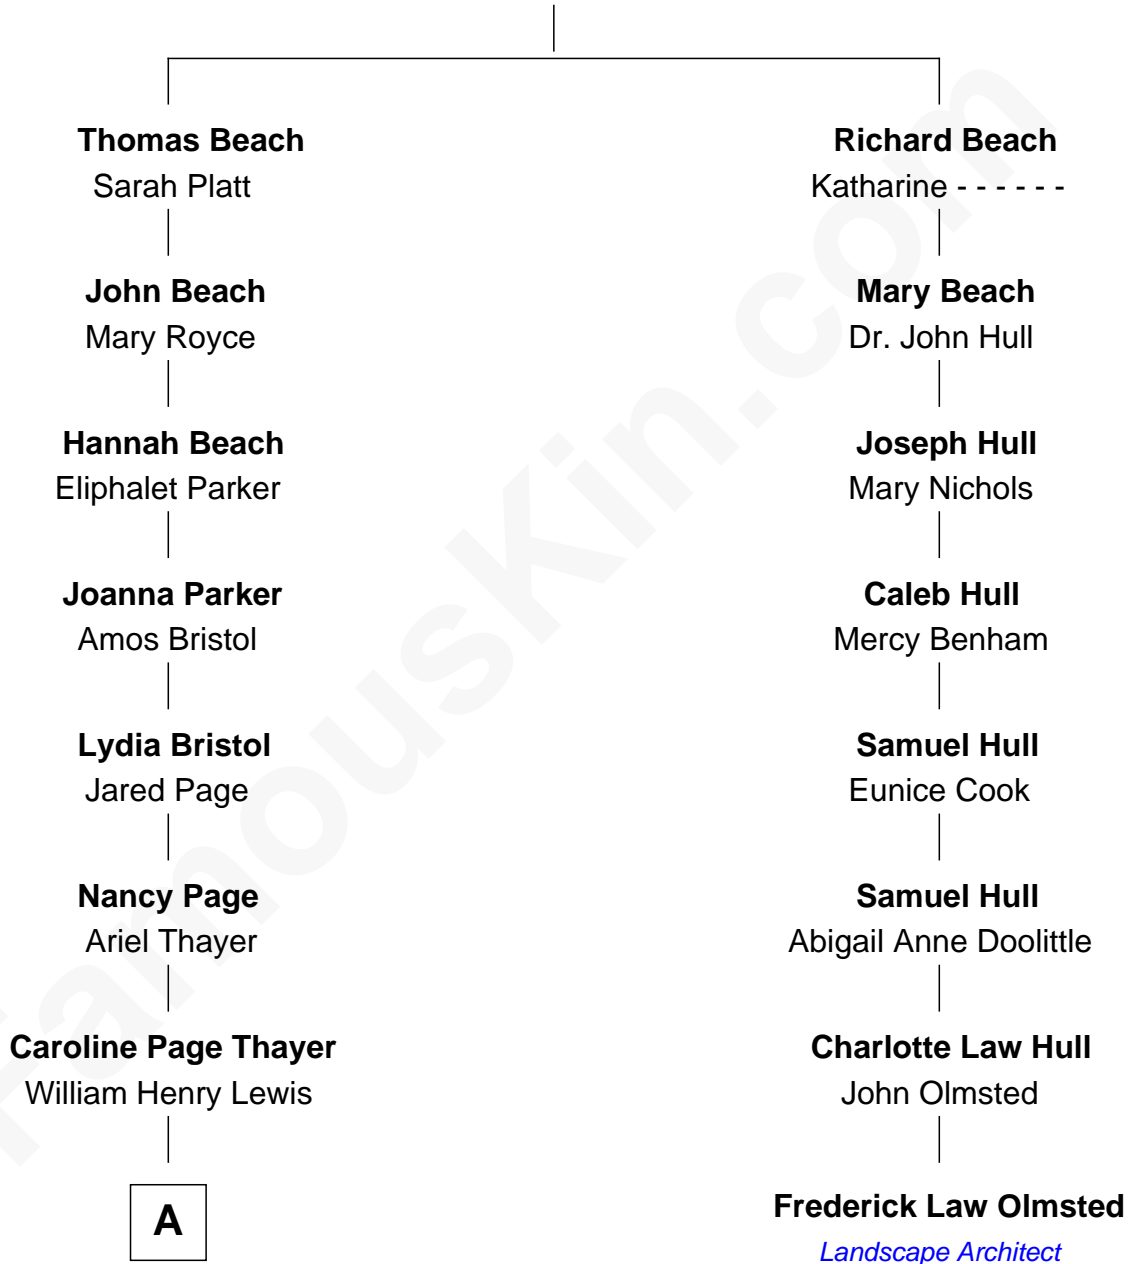

FamousKin.com Relationship Chart of

David Hyde Pierce

Stage, TV, and Movie Actor

7th cousin 3 times removed of

Frederick Law Olmsted

Landscape Architect

----- Beach

A

—
Mary Annie Lewis

George W. Hyde

—
Helen E. Hyde

Arthur J. Pierce

—
George Hyde Pierce

Laura Marie Hughes

—
David Hyde Pierce

Stage, TV, and Movie Actor