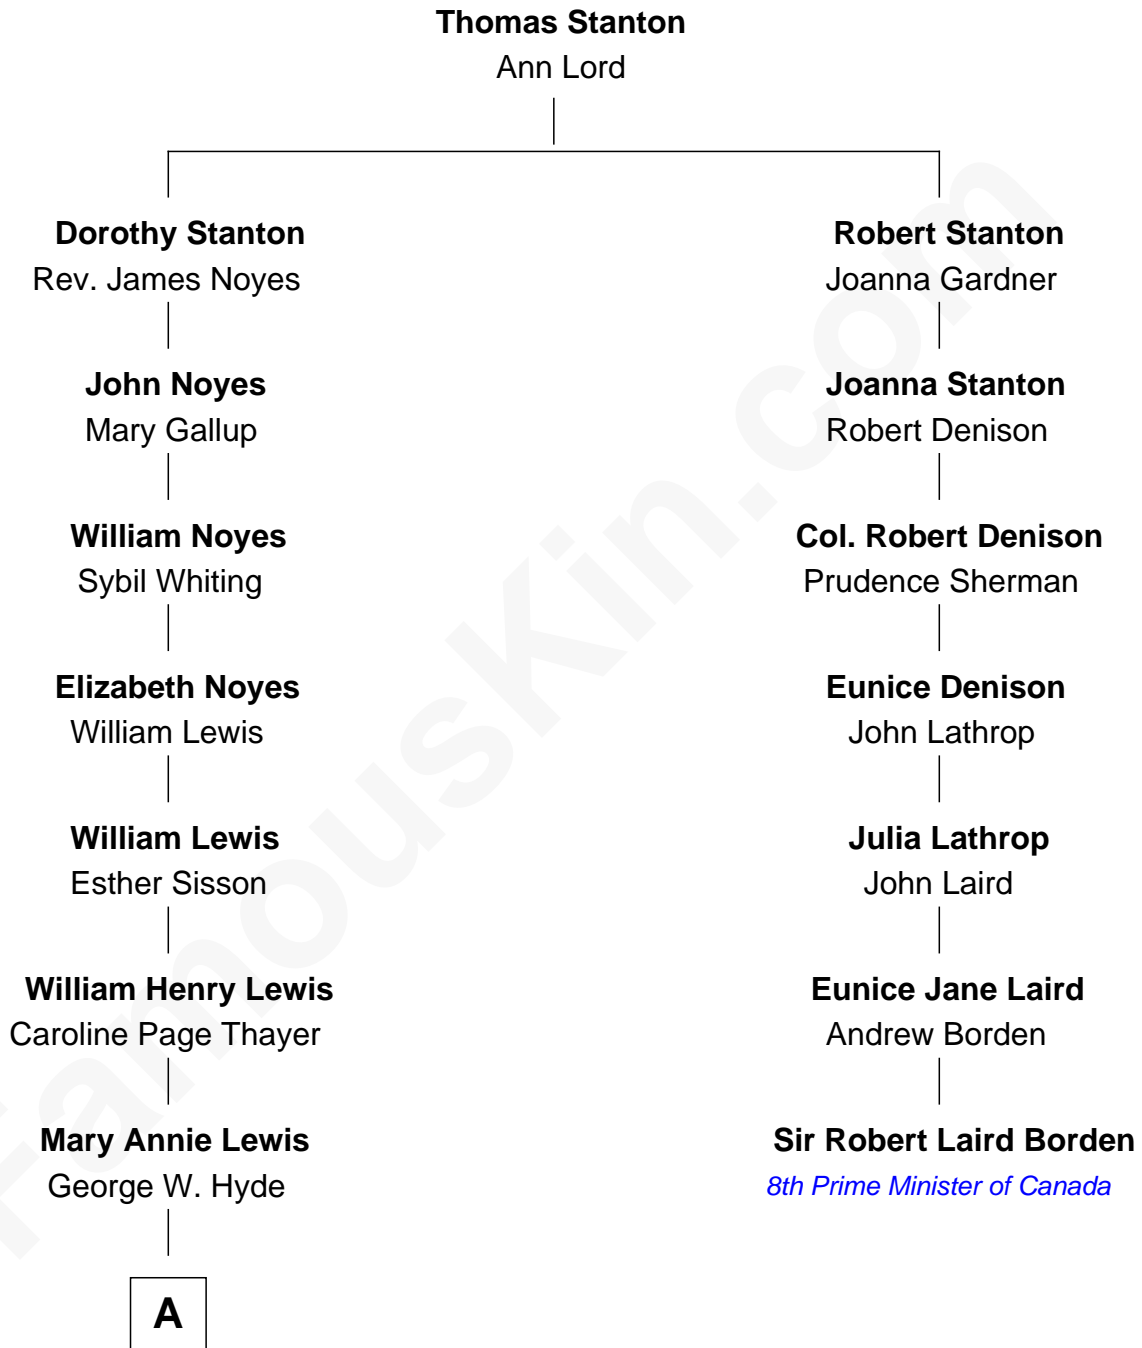

# FamousKin.com Relationship Chart of

**David Hyde Pierce**

*Stage, TV, and Movie Actor*

6th cousin 3 times removed of

**Sir Robert Laird Borden**

*8th Prime Minister of Canada*

**A**

—  
**Helen E. Hyde**  
Arthur J. Pierce

—  
**George Hyde Pierce**  
Laura Marie Hughes

—  
**David Hyde Pierce**  
*Stage, TV, and Movie Actor*

FamousKin.com