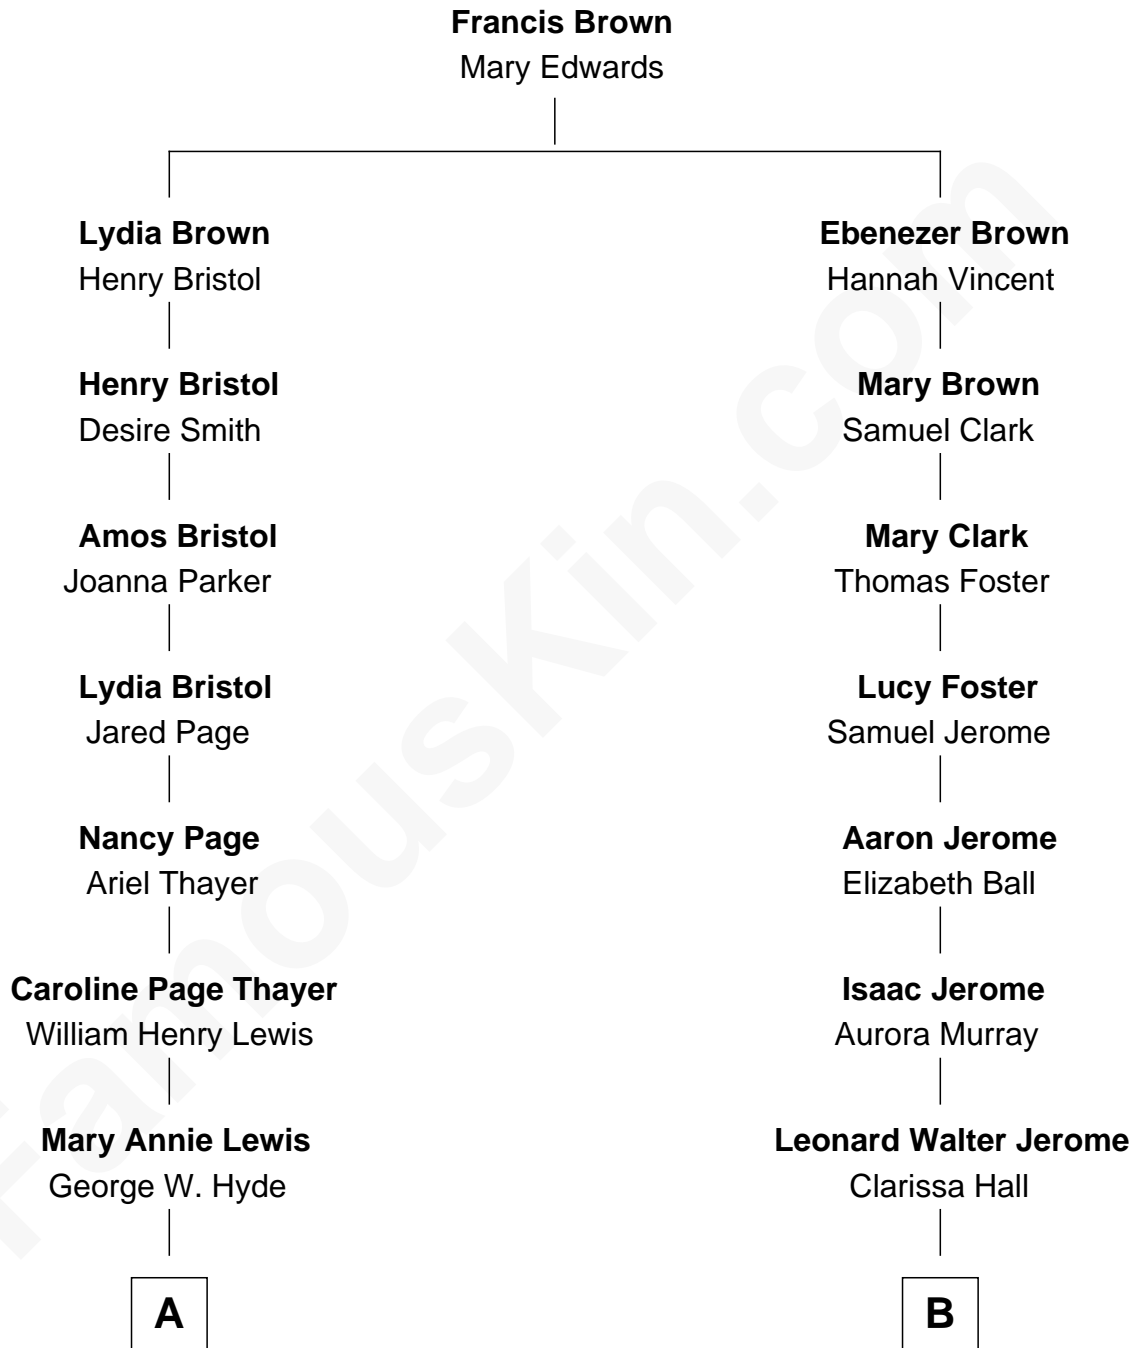

FamousKin.com Relationship Chart of

David Hyde Pierce

Stage, TV, and Movie Actor

8th cousin 1 time removed of

Sir Winston Churchill

Prime Minister of the United Kingdom

A

Helen E. Hyde
Arthur J. Pierce

George Hyde Pierce
Laura Marie Hughes

David Hyde Pierce
Stage, TV, and Movie Actor

B

Jeanette Jerome
Randolph Henry Spencer-Churchill

Sir Winston Churchill
Prime Minister of the United Kingdom

FamousKin.com