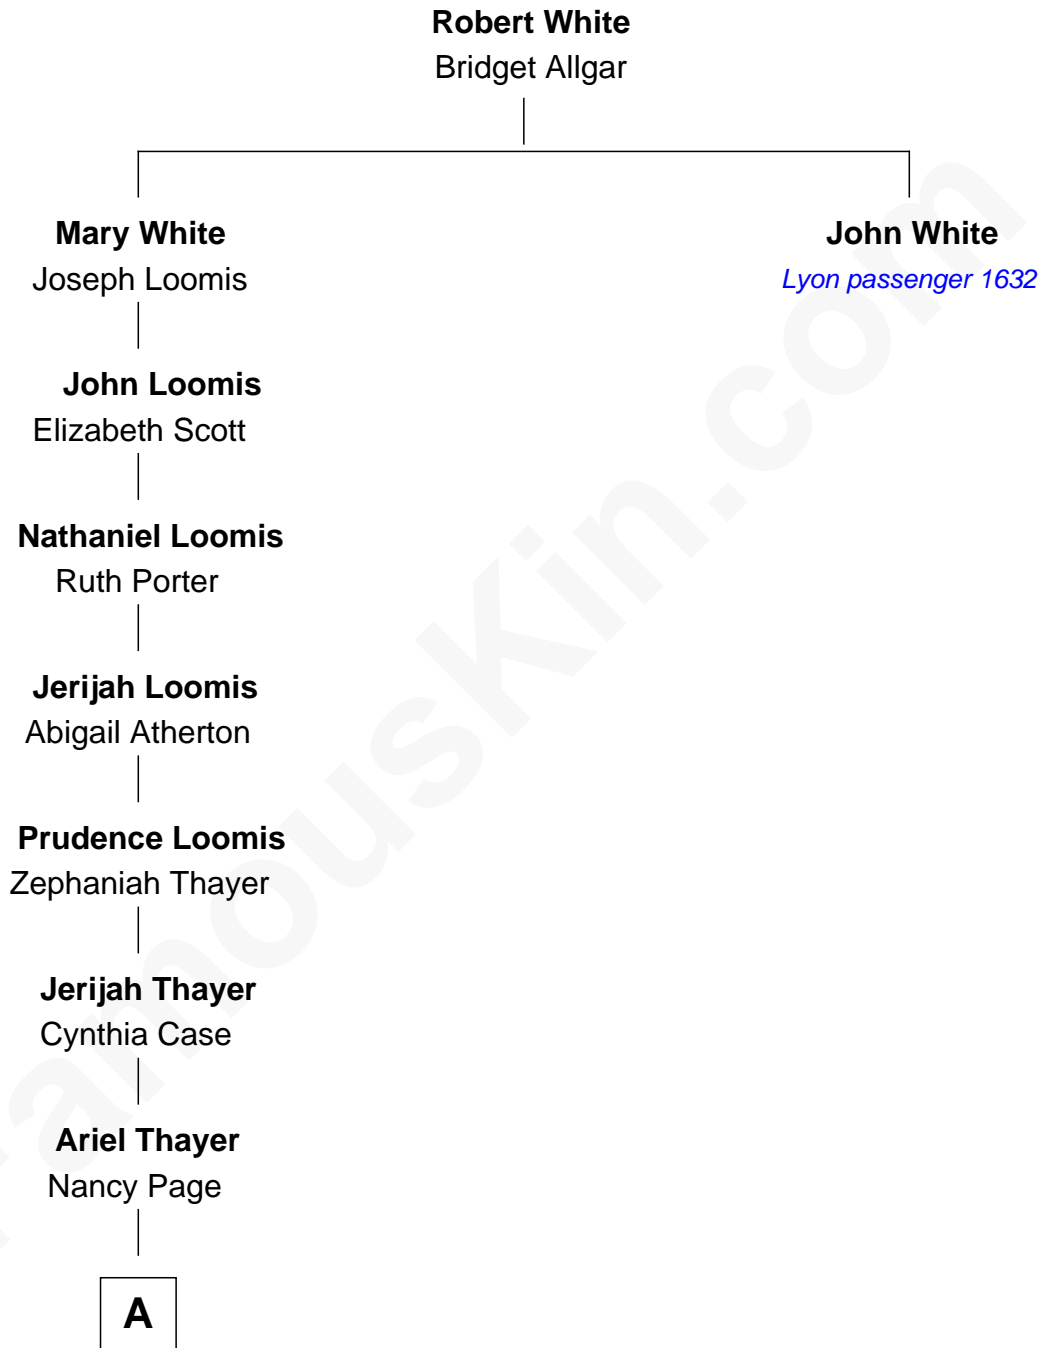

FamousKin.com Relationship Chart of

David Hyde Pierce

Stage, TV, and Movie Actor

9th great-grandnephew of

John White

(c1597 - 1683/4) Lyon passenger 1632

A

—
Caroline Page Thayer

William Henry Lewis

—
Mary Annie Lewis

George W. Hyde

—
Helen E. Hyde

Arthur J. Pierce

—
George Hyde Pierce

Laura Marie Hughes

—
David Hyde Pierce