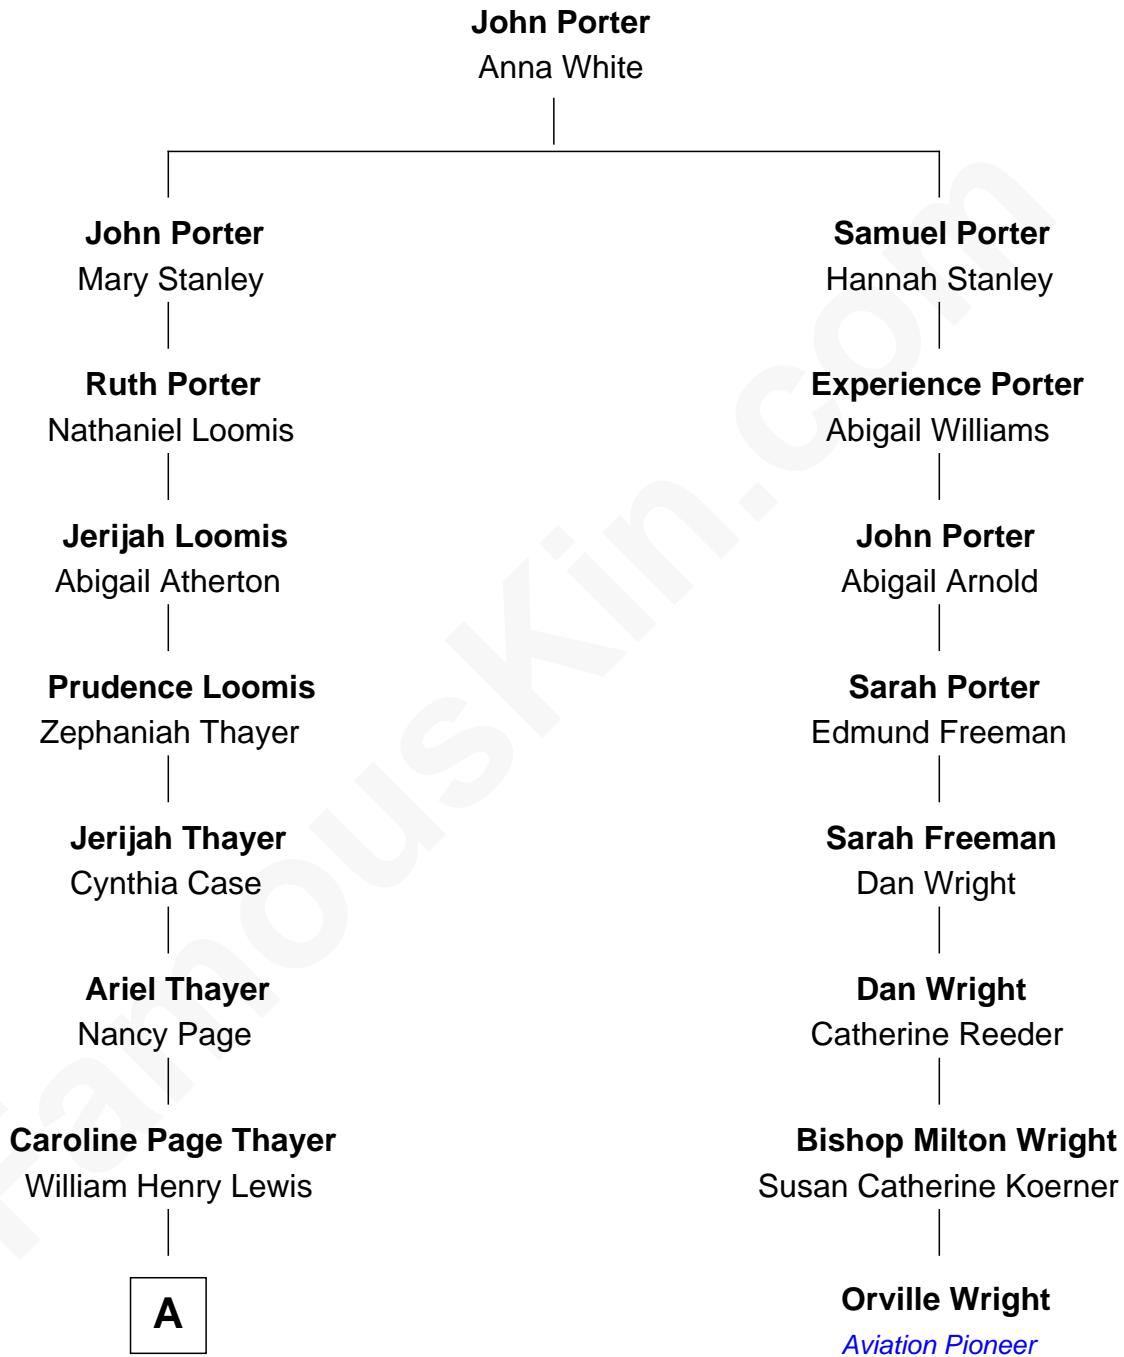

FamousKin.com Relationship Chart of

David Hyde Pierce

Stage, TV, and Movie Actor

7th cousin 3 times removed of

Orville Wright

Wright Brothers - Aviation Pioneer

A

—
Mary Annie Lewis

George W. Hyde

—
Helen E. Hyde

Arthur J. Pierce

—
George Hyde Pierce

Laura Marie Hughes

—
David Hyde Pierce

Stage, TV, and Movie Actor

FamousKin.com