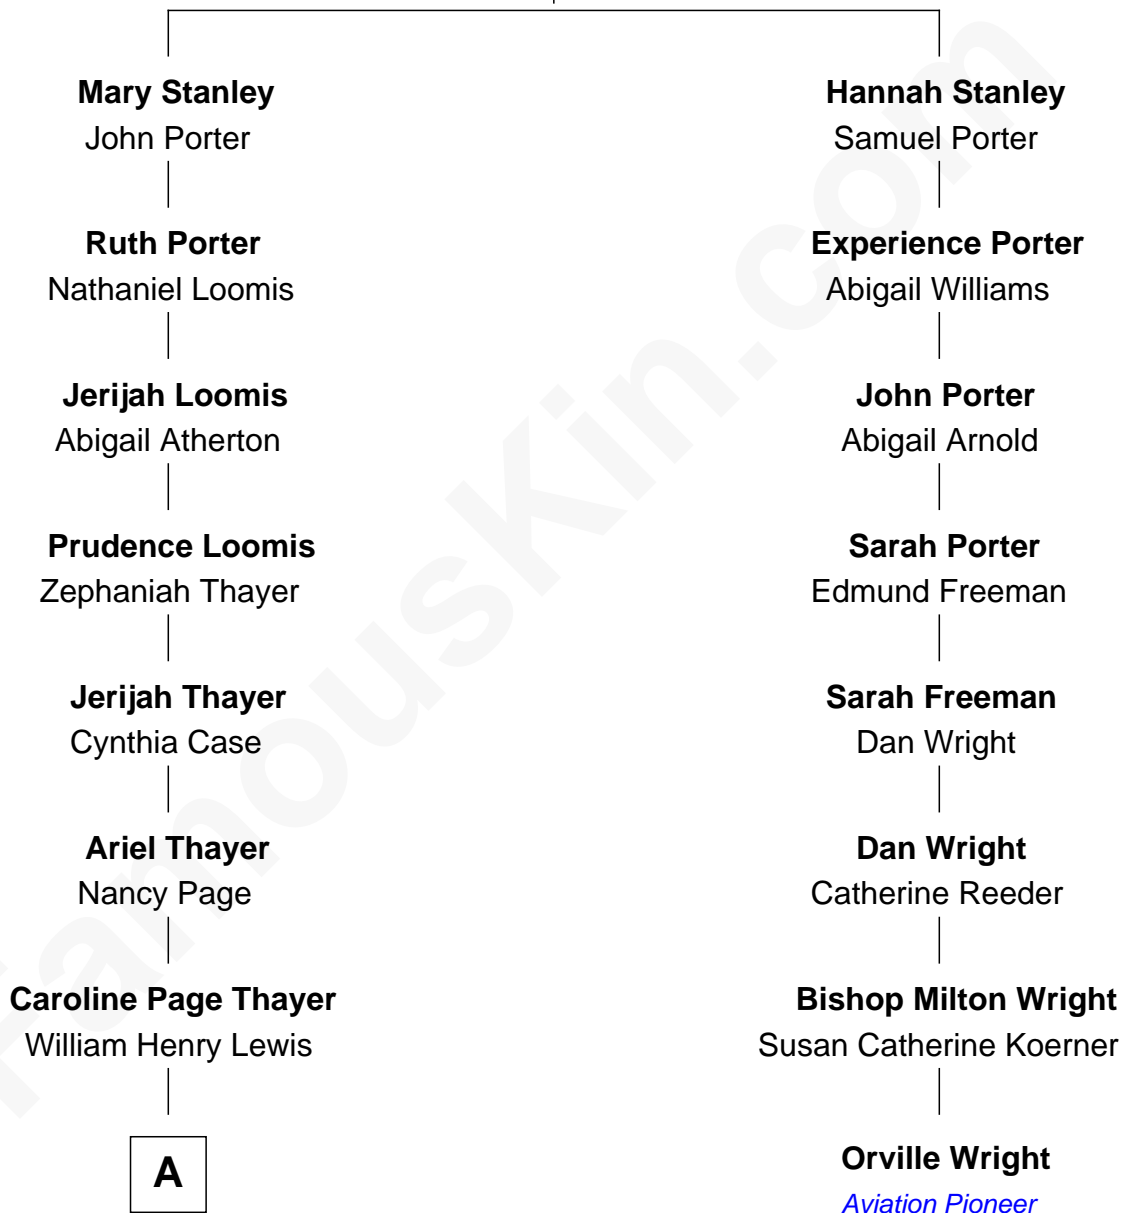

FamousKin.com Relationship Chart of

David Hyde Pierce

Stage, TV, and Movie Actor

7th cousin 3 times removed of

Orville Wright

Wright Brothers - Aviation Pioneer

Thomas Stanley

Bennett Tritton

A

—
Mary Annie Lewis

George W. Hyde

—
Helen E. Hyde

Arthur J. Pierce

—
George Hyde Pierce

Laura Marie Hughes

—
David Hyde Pierce