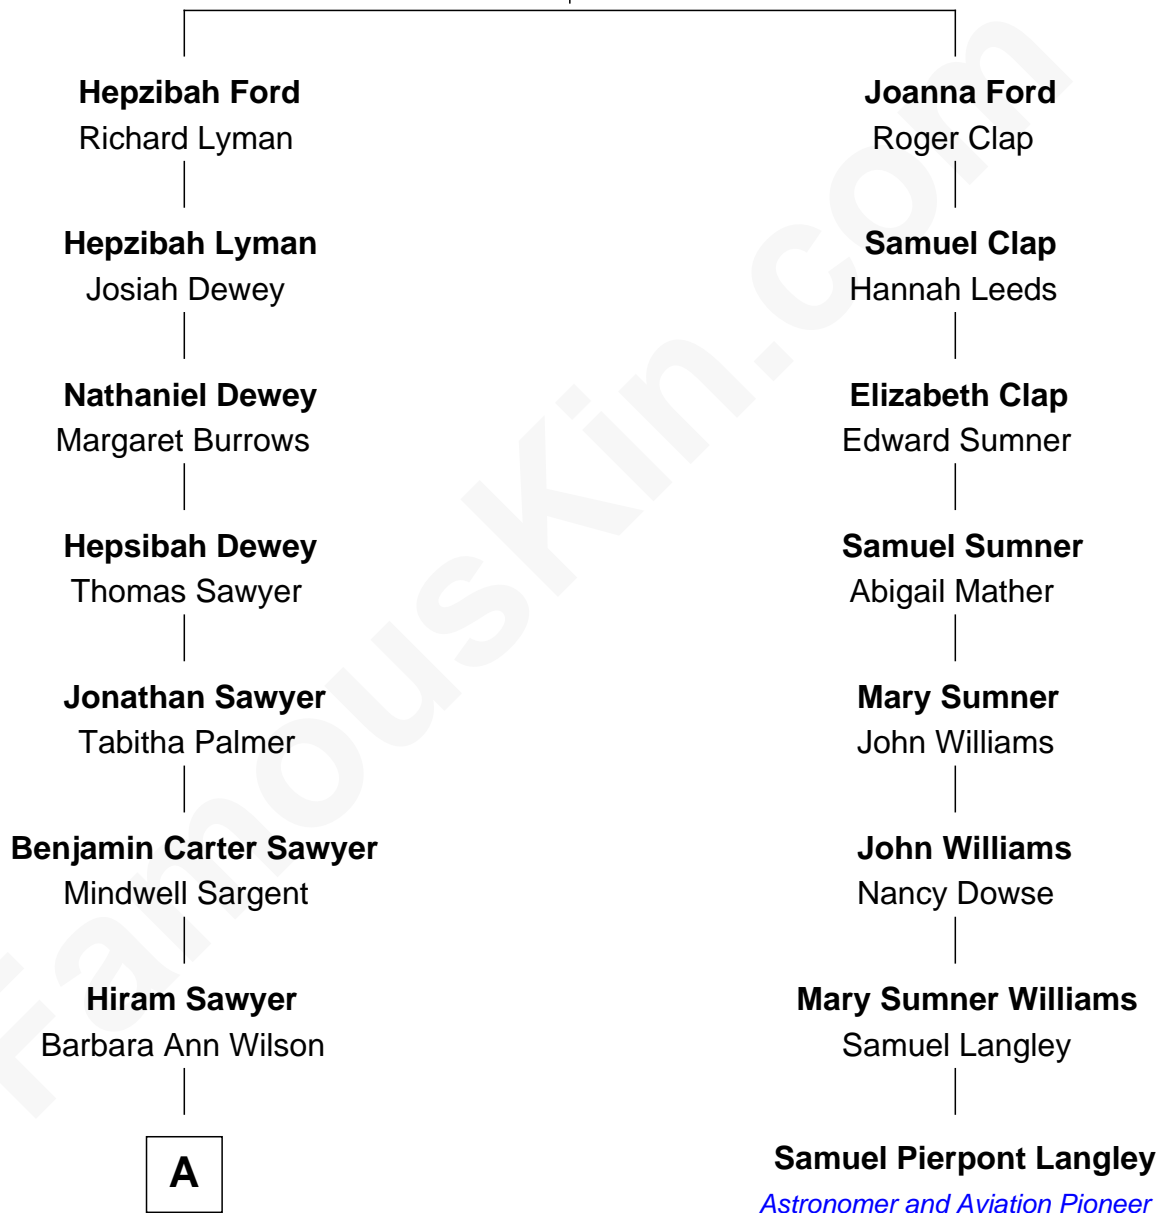

FamousKin.com Relationship Chart of

David Hyde Pierce

Stage, TV, and Movie Actor

7th cousin 4 times removed of

Samuel Pierpont Langley

Astronomer and Aviation Pioneer

Thomas Ford
Elizabeth Charde

A

Hannah Sawyer
William W. Mayhew

Sarah B. Mayhew
Rev. Thomas Bennett Hughes

Lorado Thomas Hughes
Mildred E. Sherman

Laura Marie Hughes
George Hyde Pierce

David Hyde Pierce
Stage, TV, and Movie Actor