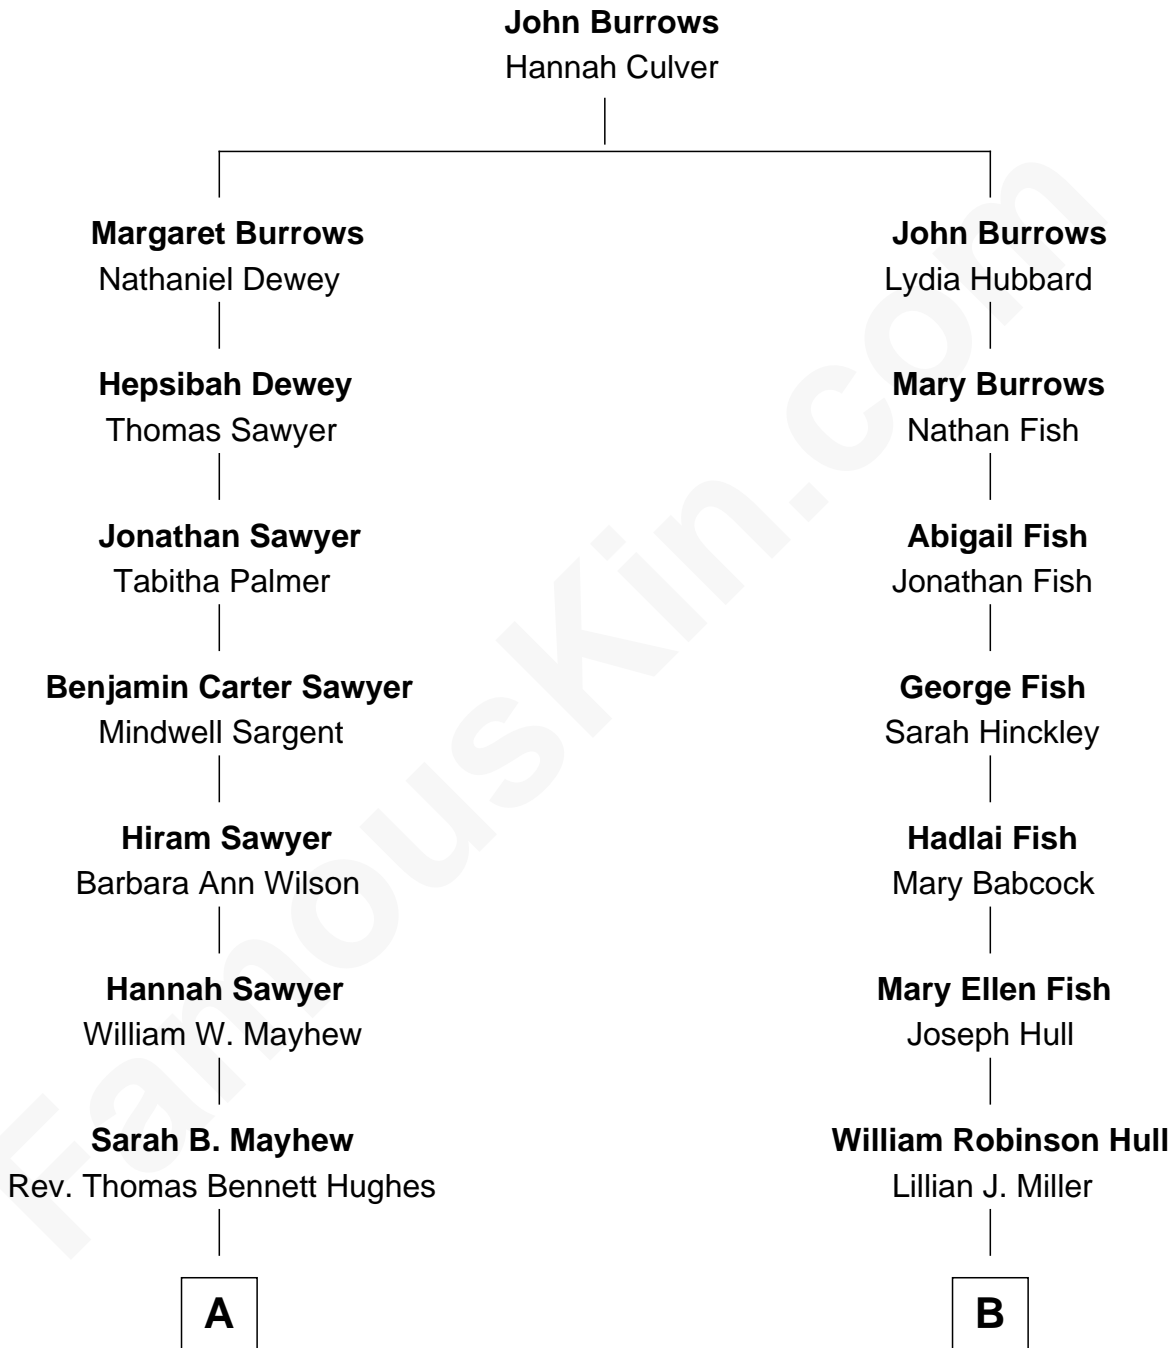

FamousKin.com Relationship Chart of

David Hyde Pierce

Stage, TV, and Movie Actor

9th cousin 1 time removed of

Gretchen Mol

TV and Movie Actress

A

Lorado Thomas Hughes

Mildred E. Sherman

Laura Marie Hughes

George Hyde Pierce

David Hyde Pierce

Stage, TV, and Movie Actor

B

Virgia Viola Hull

Harry Clift Morgan

Henry Williams Morgan

Beatrix Chappuis

Janet Morgan

James Curtis Mol

Gretchen Mol

TV and Movie Actress