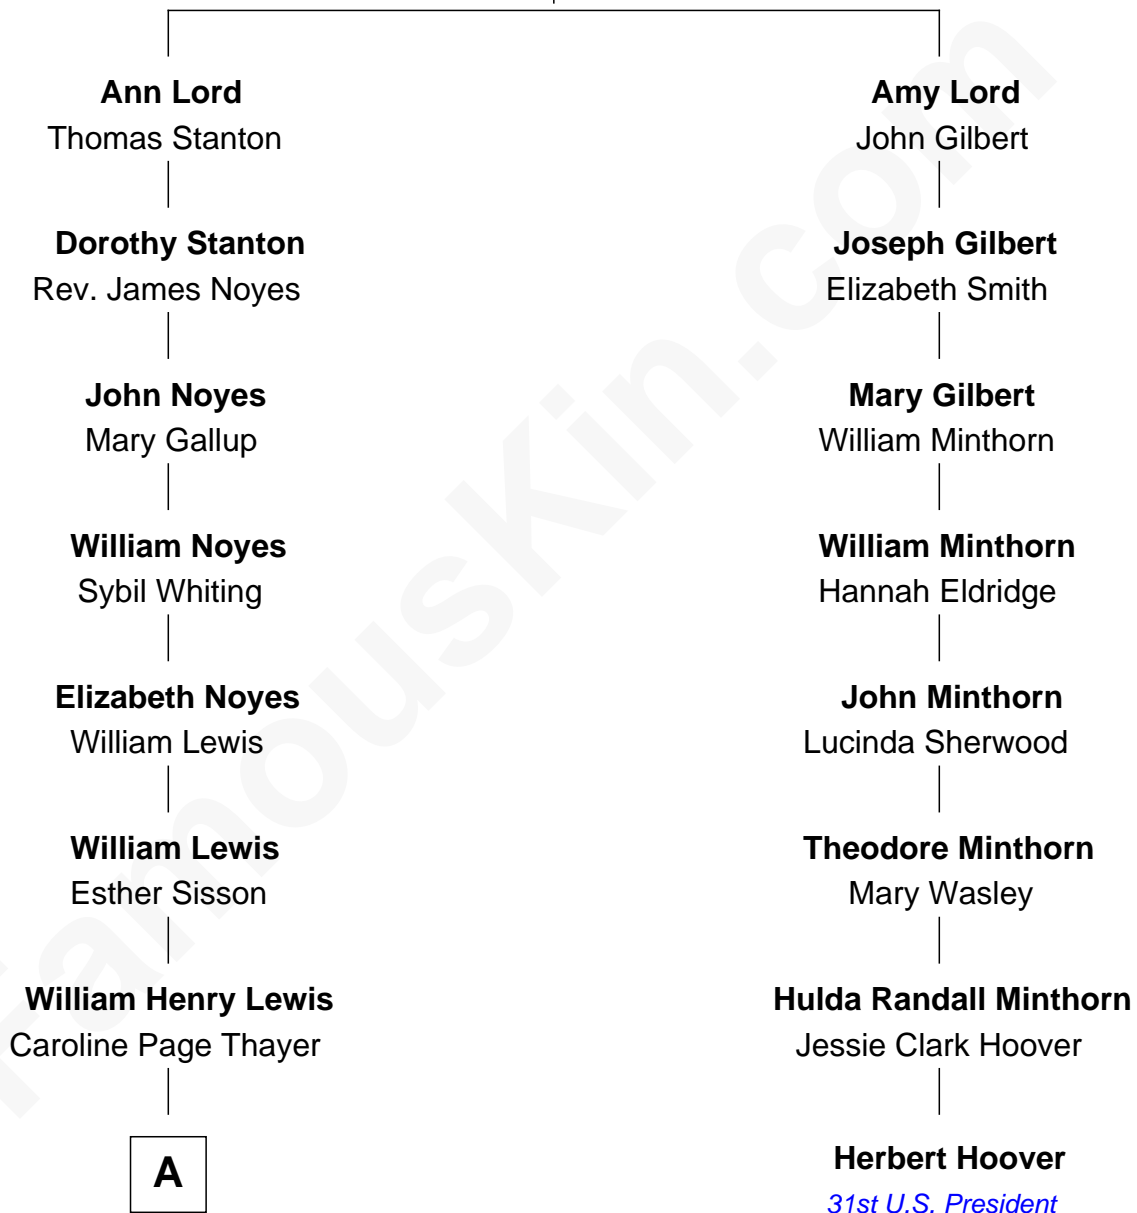

FamousKin.com Relationship Chart of

David Hyde Pierce

Stage, TV, and Movie Actor

7th cousin 3 times removed of

Herbert Hoover

31st U.S. President

Thomas Lord

Dorothy Bird

A

—
Mary Annie Lewis

George W. Hyde

—
Helen E. Hyde

Arthur J. Pierce

—
George Hyde Pierce

Laura Marie Hughes

—
David Hyde Pierce