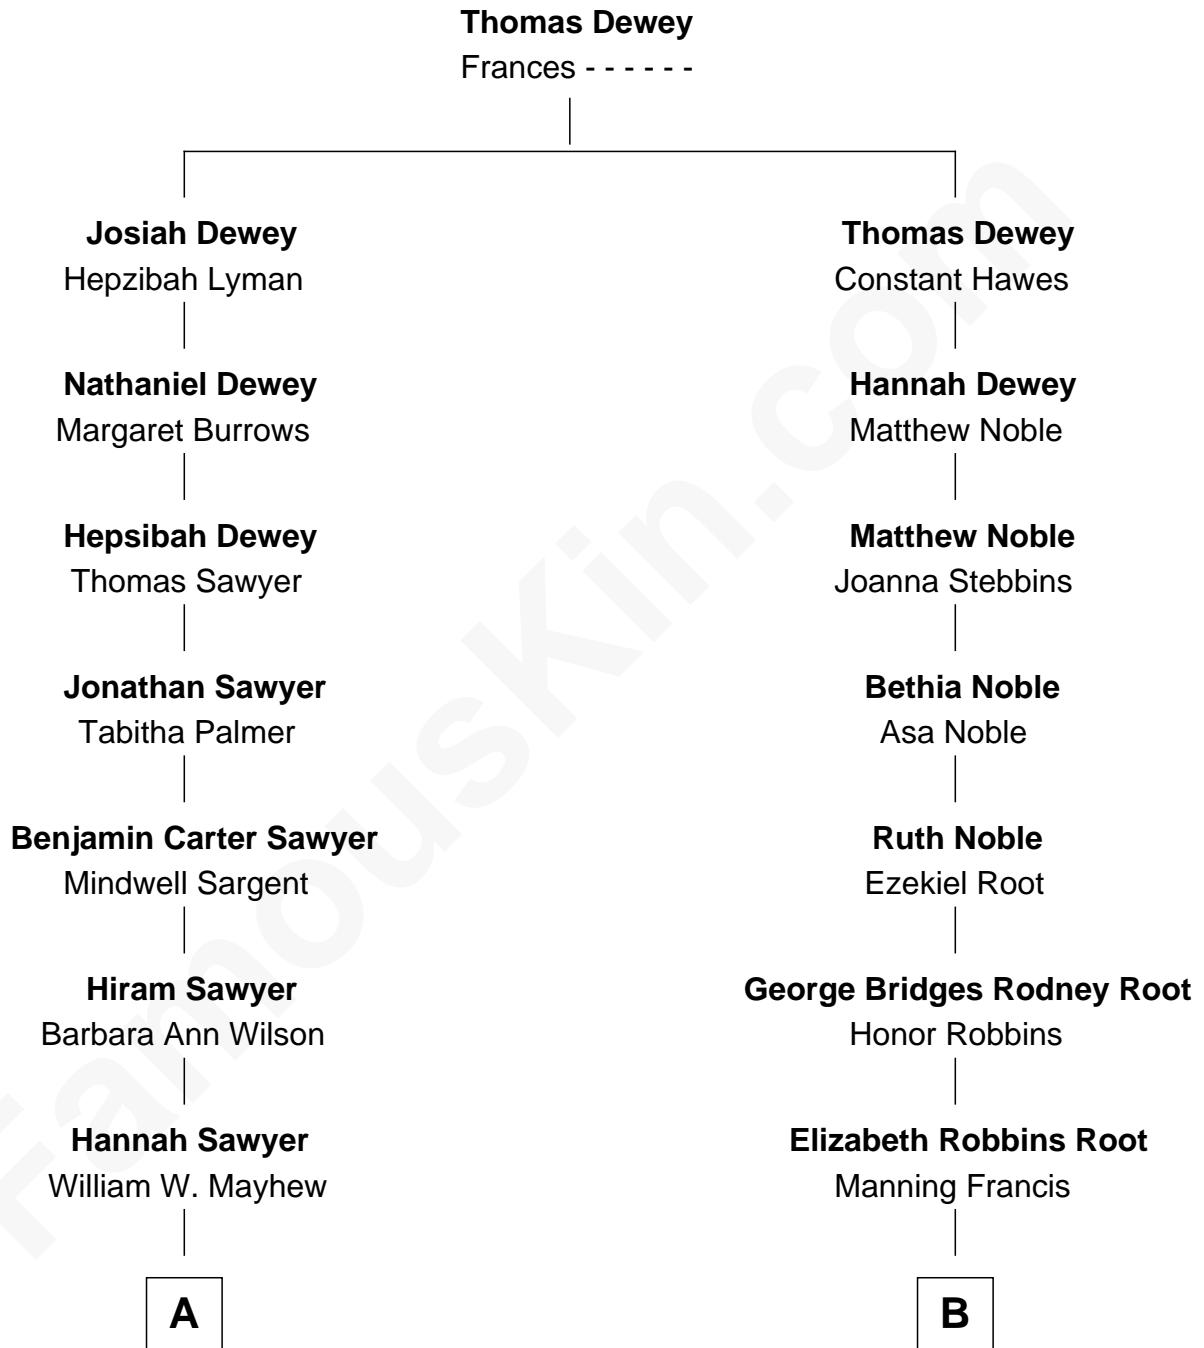

FamousKin.com Relationship Chart of

David Hyde Pierce

Stage, TV, and Movie Actor

10th cousin of

Nancy (Davis) Reagan

First Lady of President Ronald Reagan

A

Sarah B. Mayhew
Rev. Thomas Bennett Hughes

Lorado Thomas Hughes
Mildred E. Sherman

Laura Marie Hughes
George Hyde Pierce

David Hyde Pierce
Stage, TV, and Movie Actor

B

Frederick Augustus Francis
Jessie Anne Stevens

Anne Ayers Francis
John Newell Robbins

Kenneth Seymour Robbins
Edith Prescott Lockett

Nancy (Davis) Reagan
First Lady of Ronald Reagan

FamousKin.com