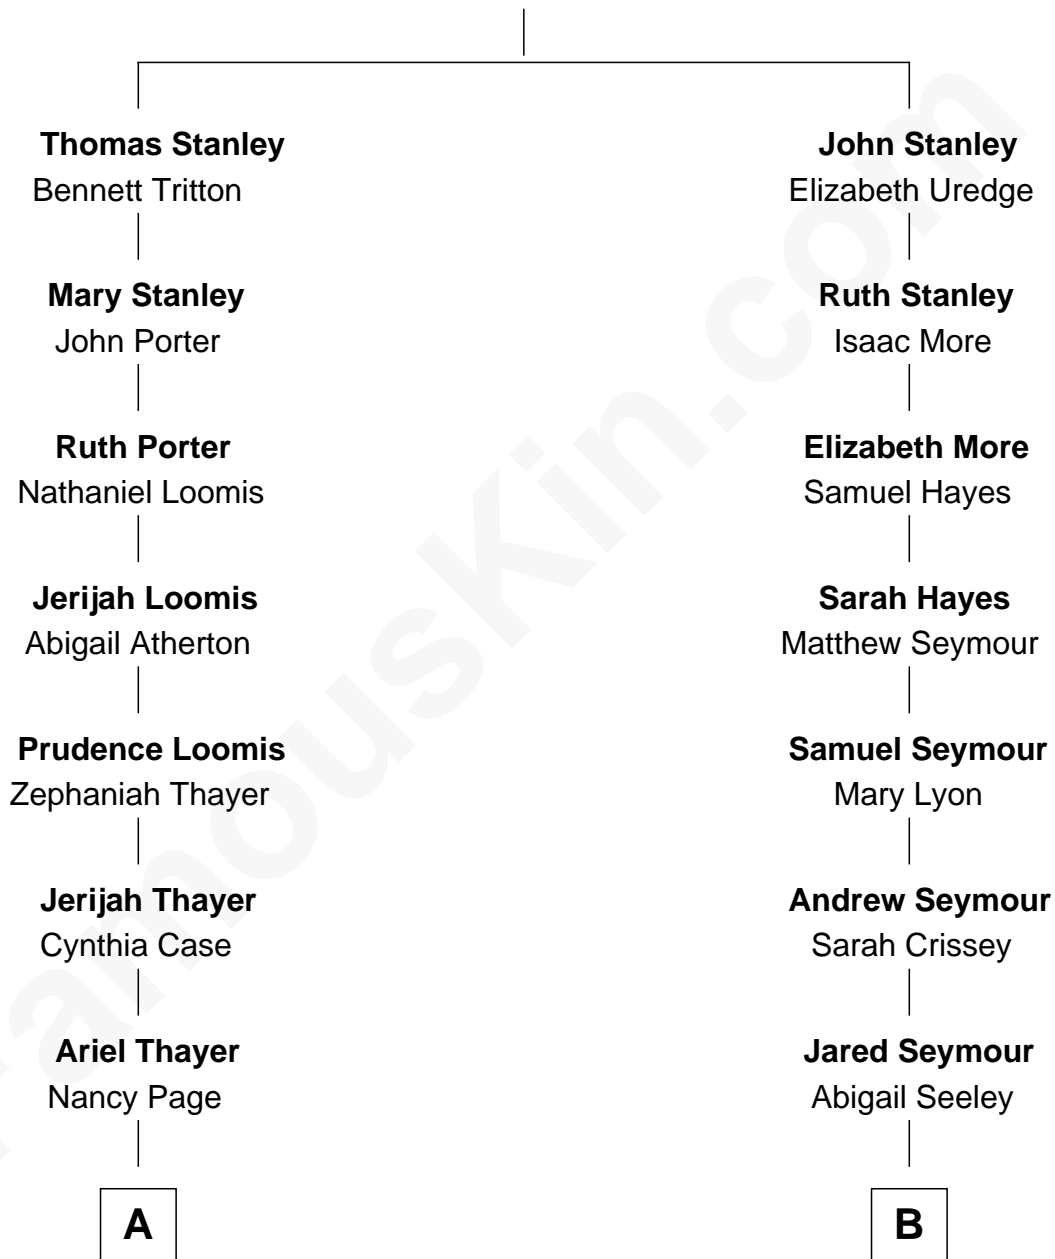

FamousKin.com Relationship Chart of

David Hyde Pierce

Stage, TV, and Movie Actor

11th cousin of

Nancy (Davis) Reagan

First Lady of President Ronald Reagan

Robert Stanley

A

Caroline Page Thayer

William Henry Lewis

Mary Annie Lewis

George W. Hyde

Helen E. Hyde

Arthur J. Pierce

George Hyde Pierce

Laura Marie Hughes