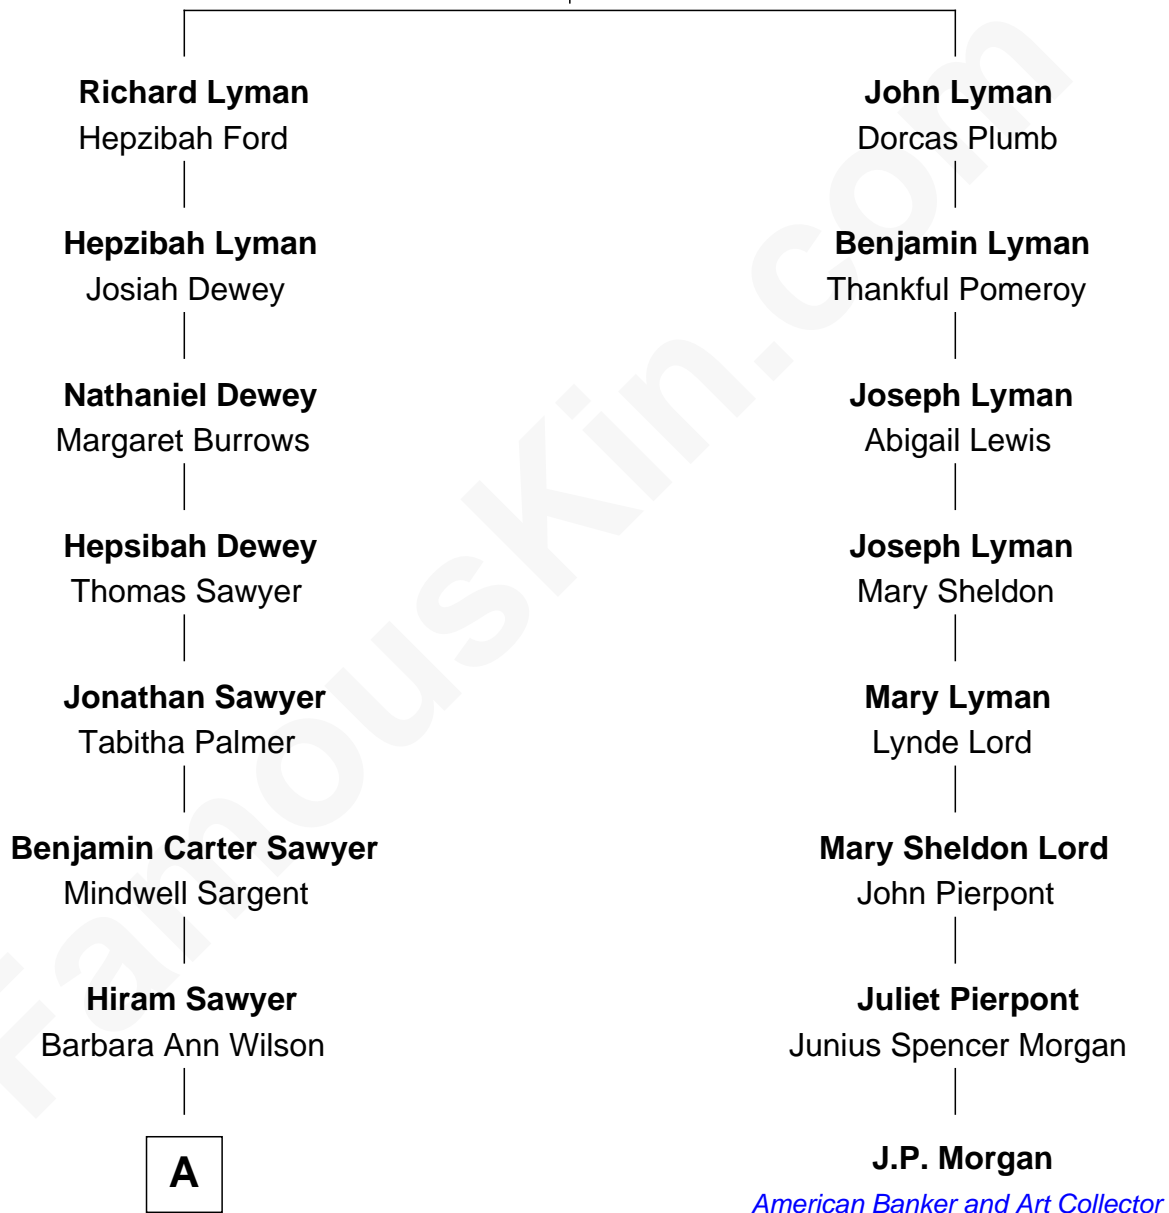

# FamousKin.com Relationship Chart of

**David Hyde Pierce**

*Stage, TV, and Movie Actor*

7th cousin 4 times removed of

**J.P. Morgan**

*American Banker and Art Collector*

**Richard Lyman**

Sarah - - - - -

**A**

**Hannah Sawyer**  
William W. Mayhew

**Sarah B. Mayhew**  
Rev. Thomas Bennett Hughes

**Lorado Thomas Hughes**  
Mildred E. Sherman

**Laura Marie Hughes**  
George Hyde Pierce

**David Hyde Pierce**  
*Stage, TV, and Movie Actor*