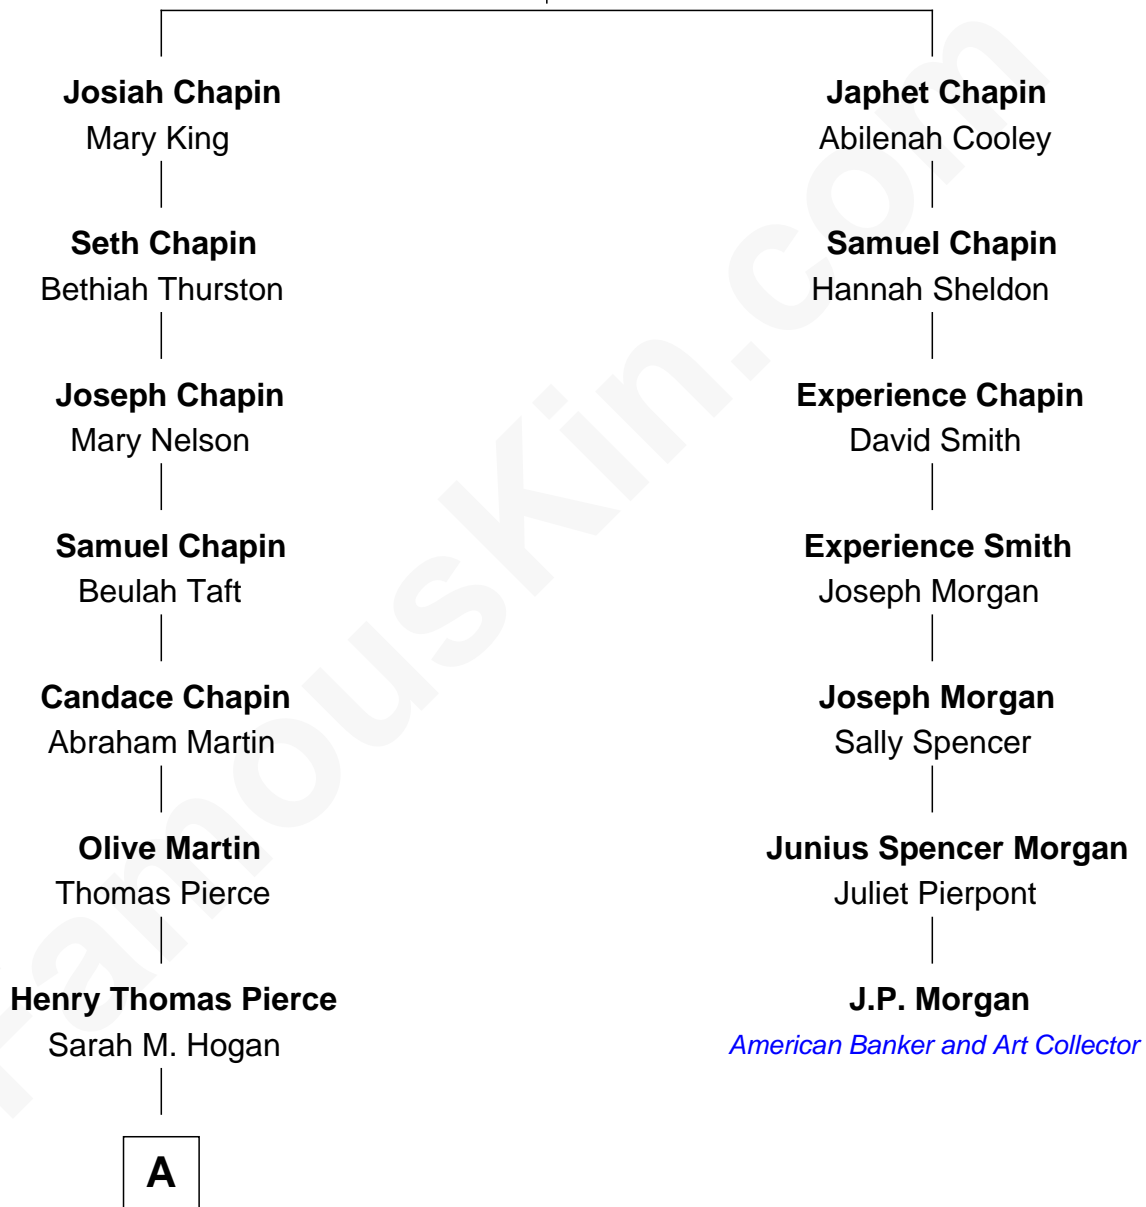

FamousKin.com Relationship Chart of

David Hyde Pierce

Stage, TV, and Movie Actor

6th cousin 3 times removed of

J.P. Morgan

American Banker and Art Collector

Samuel Chapin

Cicely Penney

A

—
Arthur J. Pierce

Helen E. Hyde

—
George Hyde Pierce

Laura Marie Hughes

—
David Hyde Pierce

Stage, TV, and Movie Actor

FamousKin.com