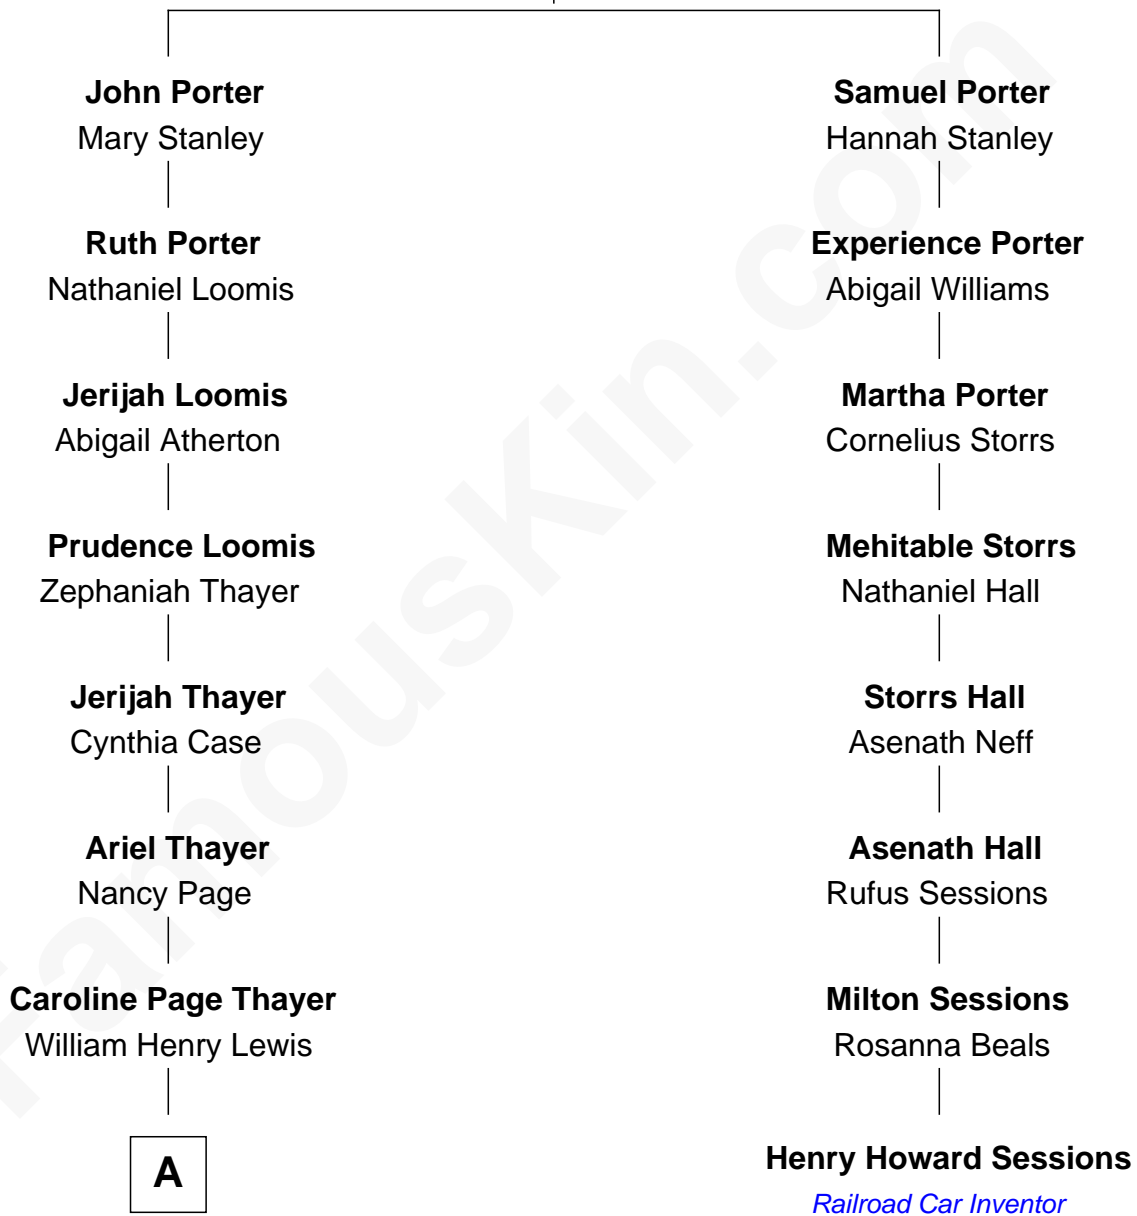

FamousKin.com Relationship Chart of

David Hyde Pierce

Stage, TV, and Movie Actor

7th cousin 3 times removed of

Henry Howard Sessions

Railroad Car Inventor

John Porter

Anna White

A

—
Mary Annie Lewis

George W. Hyde

—
Helen E. Hyde

Arthur J. Pierce

—
George Hyde Pierce

Laura Marie Hughes

—
David Hyde Pierce