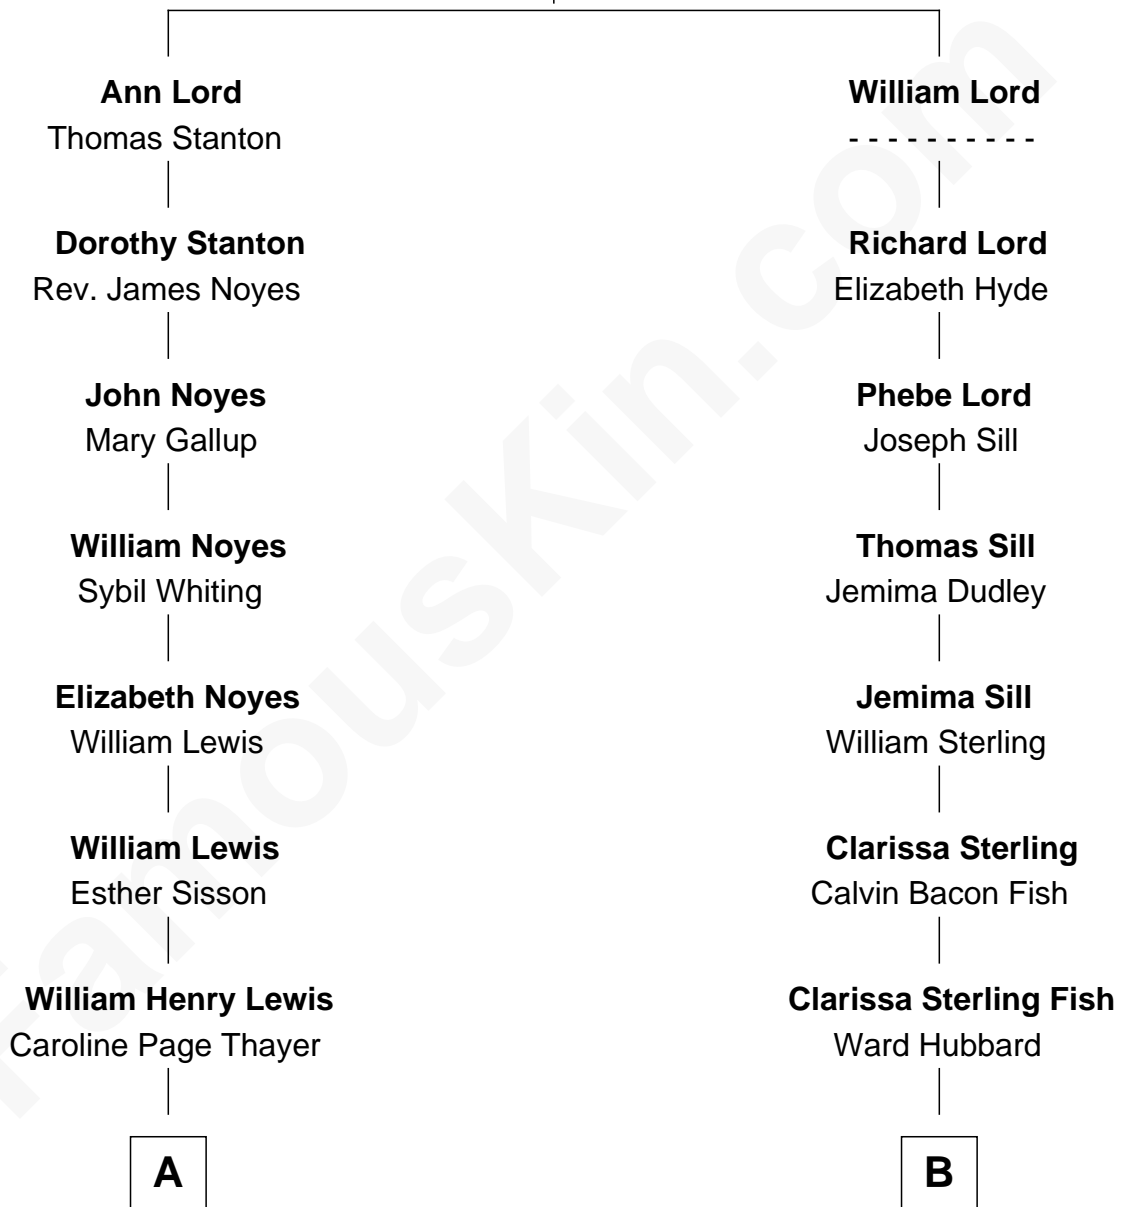

FamousKin.com Relationship Chart of

David Hyde Pierce

Stage, TV, and Movie Actor

10th cousin 2 times removed of

Billie Eilish

Singer and Songwriter

Thomas Lord

Dorothy Bird

A

Mary Annie Lewis

George W. Hyde

Helen E. Hyde

Arthur J. Pierce

George Hyde Pierce

Laura Marie Hughes

David Hyde Pierce

Stage, TV, and Movie Actor

B

Ellen Sterling Hubbard

William Lyle Bones

Emma Sterling Bones

Medad Elisha Stone

Mead Wilmer Stone

Elise Charlotte Seemann