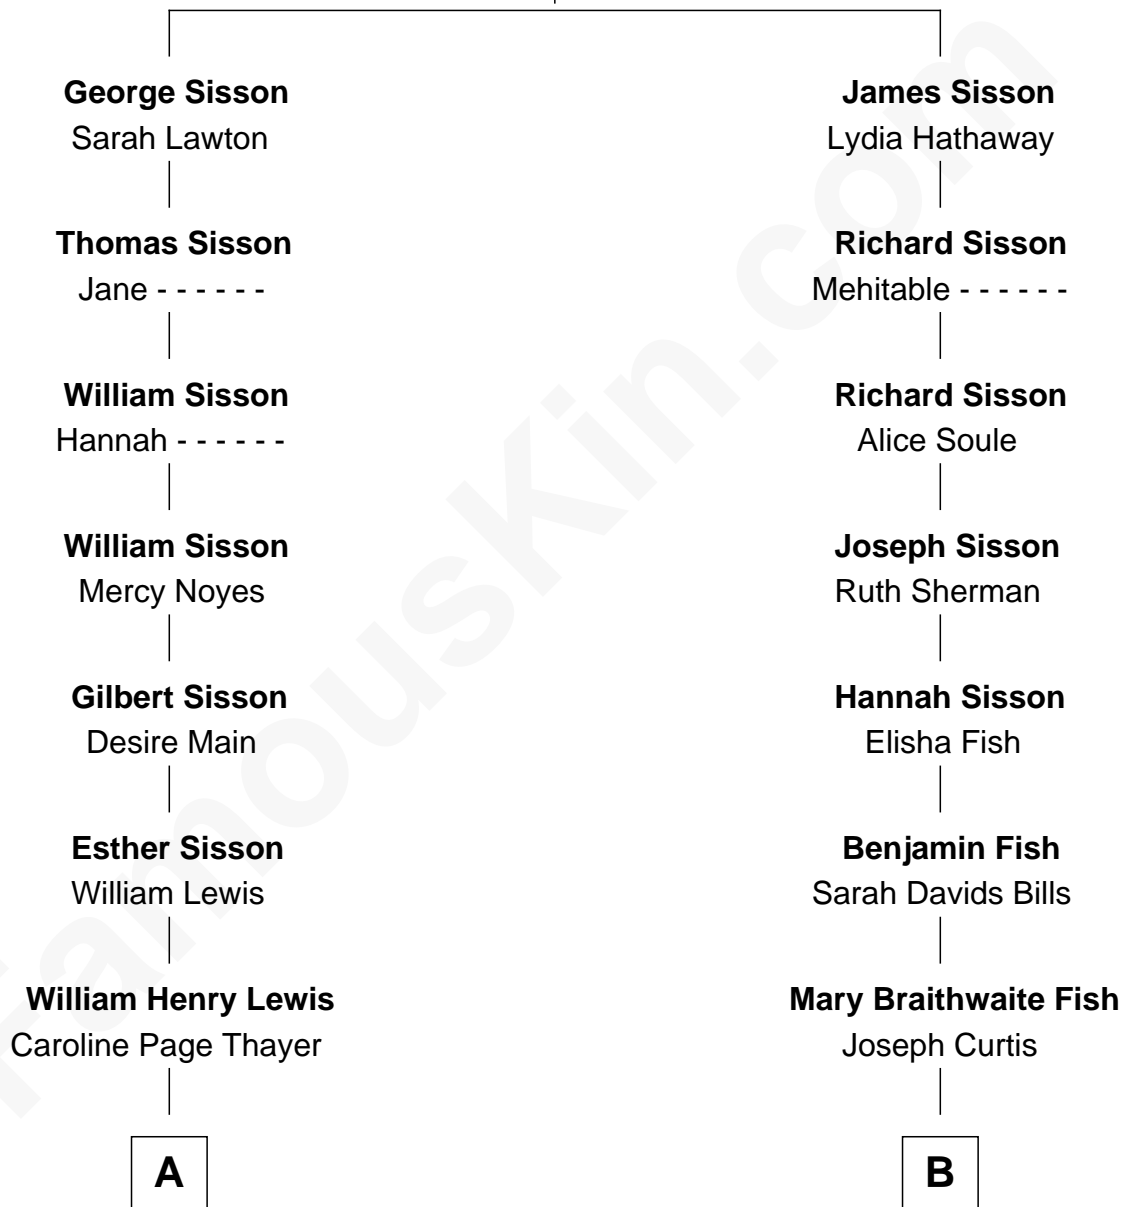

FamousKin.com Relationship Chart of

David Hyde Pierce

Stage, TV, and Movie Actor

10th cousin 1 time removed of

Kristen Wiig

TV and Movie Actress

Richard Sisson

Mary - - - - -

A

Mary Annie Lewis

George W. Hyde

Helen E. Hyde

Arthur J. Pierce

George Hyde Pierce

Laura Marie Hughes

David Hyde Pierce

Stage, TV, and Movie Actor

B

Wendell Joseph Curtis

Margaret Breese Roby

Catherine Curtis

John Palmer Day

Margaret Curtis Day

William Carroll Johnston