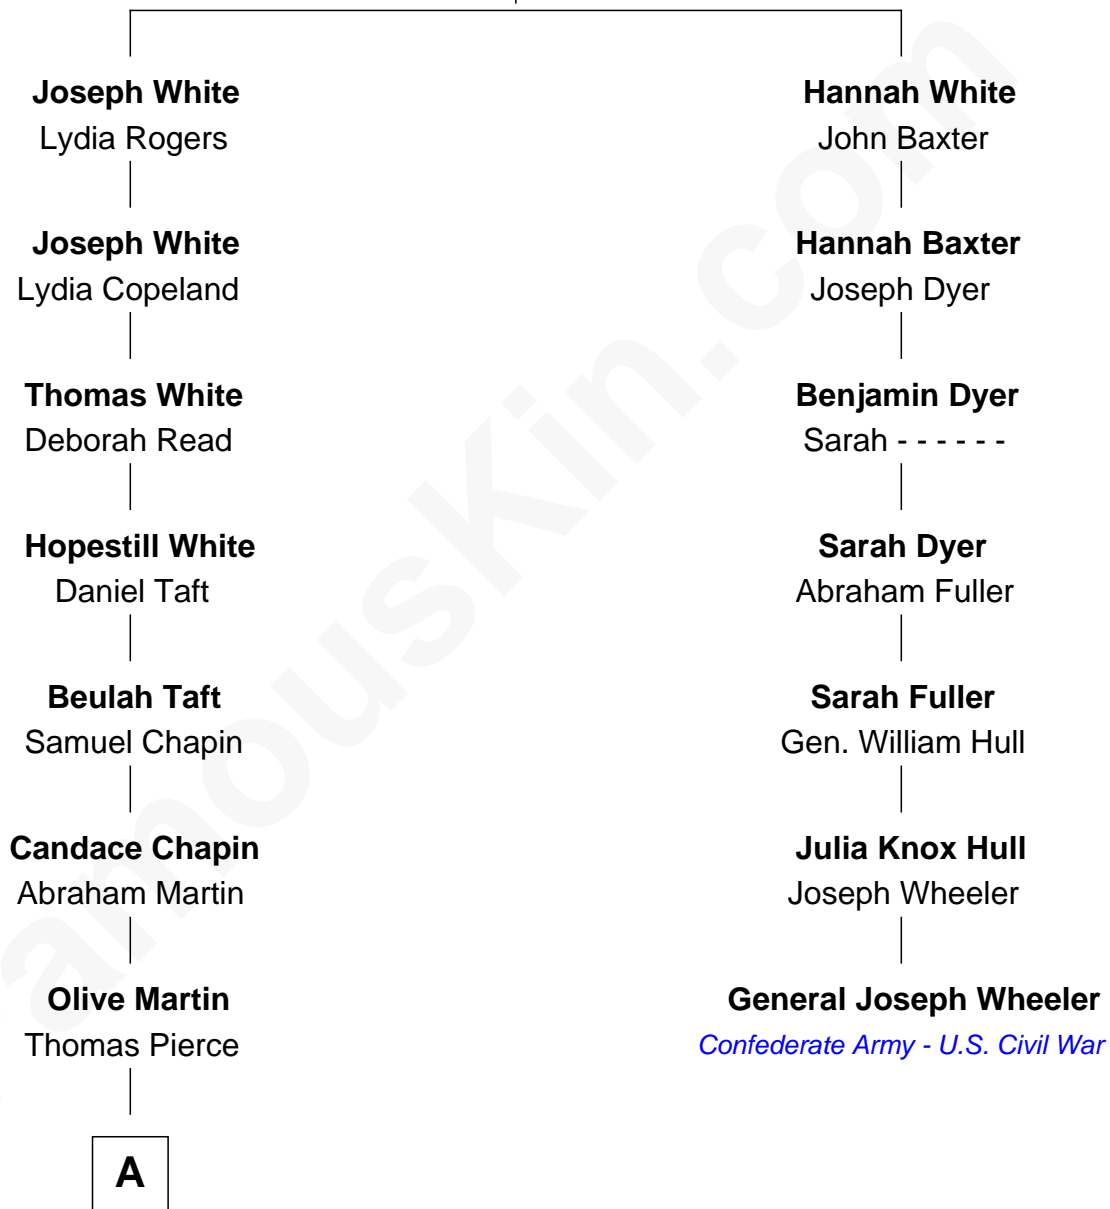

# FamousKin.com Relationship Chart of

**David Hyde Pierce**

*Stage, TV, and Movie Actor*

6th cousin 4 times removed of

**General Joseph Wheeler**

*Confederate Army - U.S. Civil War*

**Thomas White**

Mary Pratt

**A**

Henry Thomas Pierce

Sarah M. Hogan

Arthur J. Pierce

Helen E. Hyde

George Hyde Pierce

Laura Marie Hughes

David Hyde Pierce