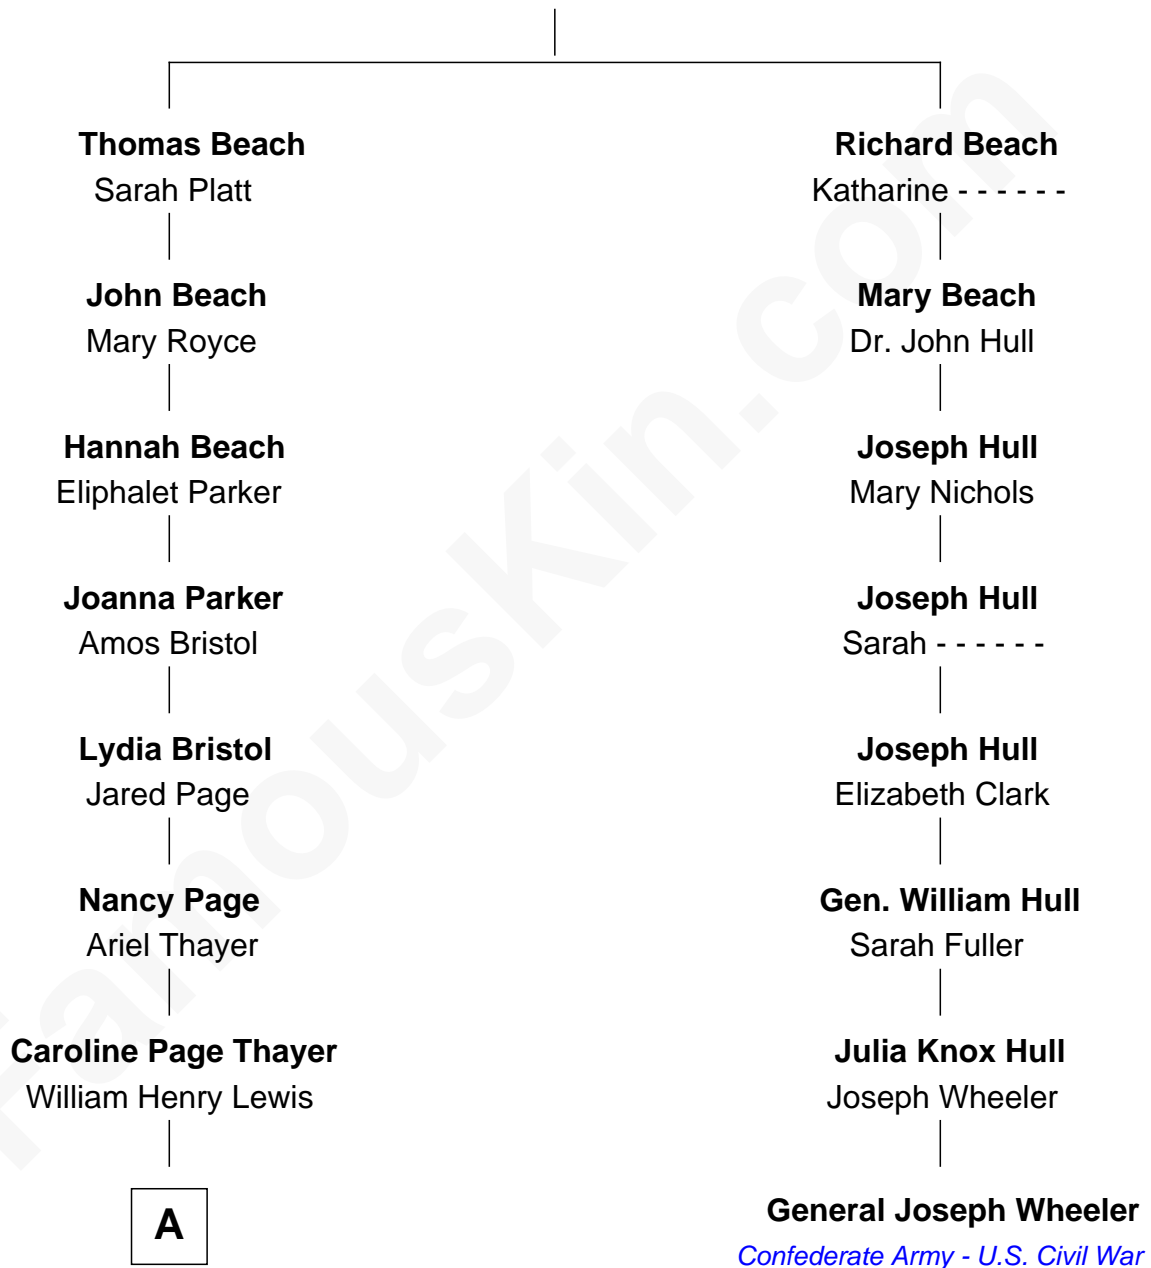

# FamousKin.com Relationship Chart of

**David Hyde Pierce**

*Stage, TV, and Movie Actor*

7th cousin 3 times removed of

**General Joseph Wheeler**

*Confederate Army - U.S. Civil War*

----- Beach

-----

**A**

—  
**Mary Annie Lewis**

George W. Hyde

—  
**Helen E. Hyde**

Arthur J. Pierce

—  
**George Hyde Pierce**

Laura Marie Hughes

—  
**David Hyde Pierce**