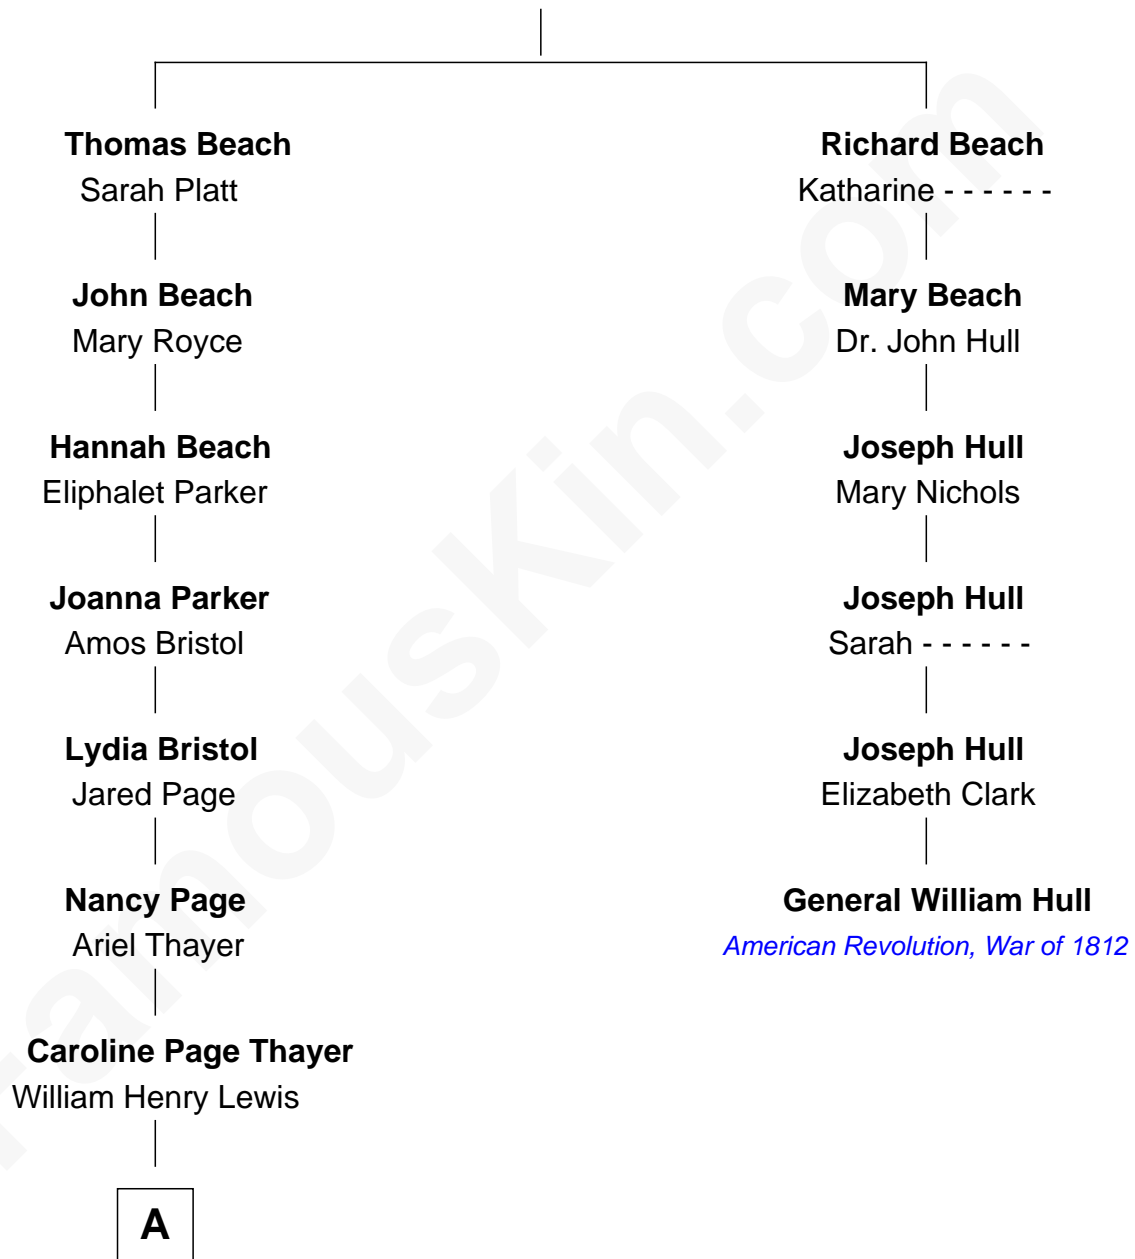

# FamousKin.com Relationship Chart of

**David Hyde Pierce**

*Stage, TV, and Movie Actor*

5th cousin 5 times removed of

**General William Hull**

*American Revolution, War of 1812*

----- Beach

-----

**A**

—  
**Mary Annie Lewis**

George W. Hyde

—  
**Helen E. Hyde**

Arthur J. Pierce

—  
**George Hyde Pierce**

Laura Marie Hughes

—  
**David Hyde Pierce**