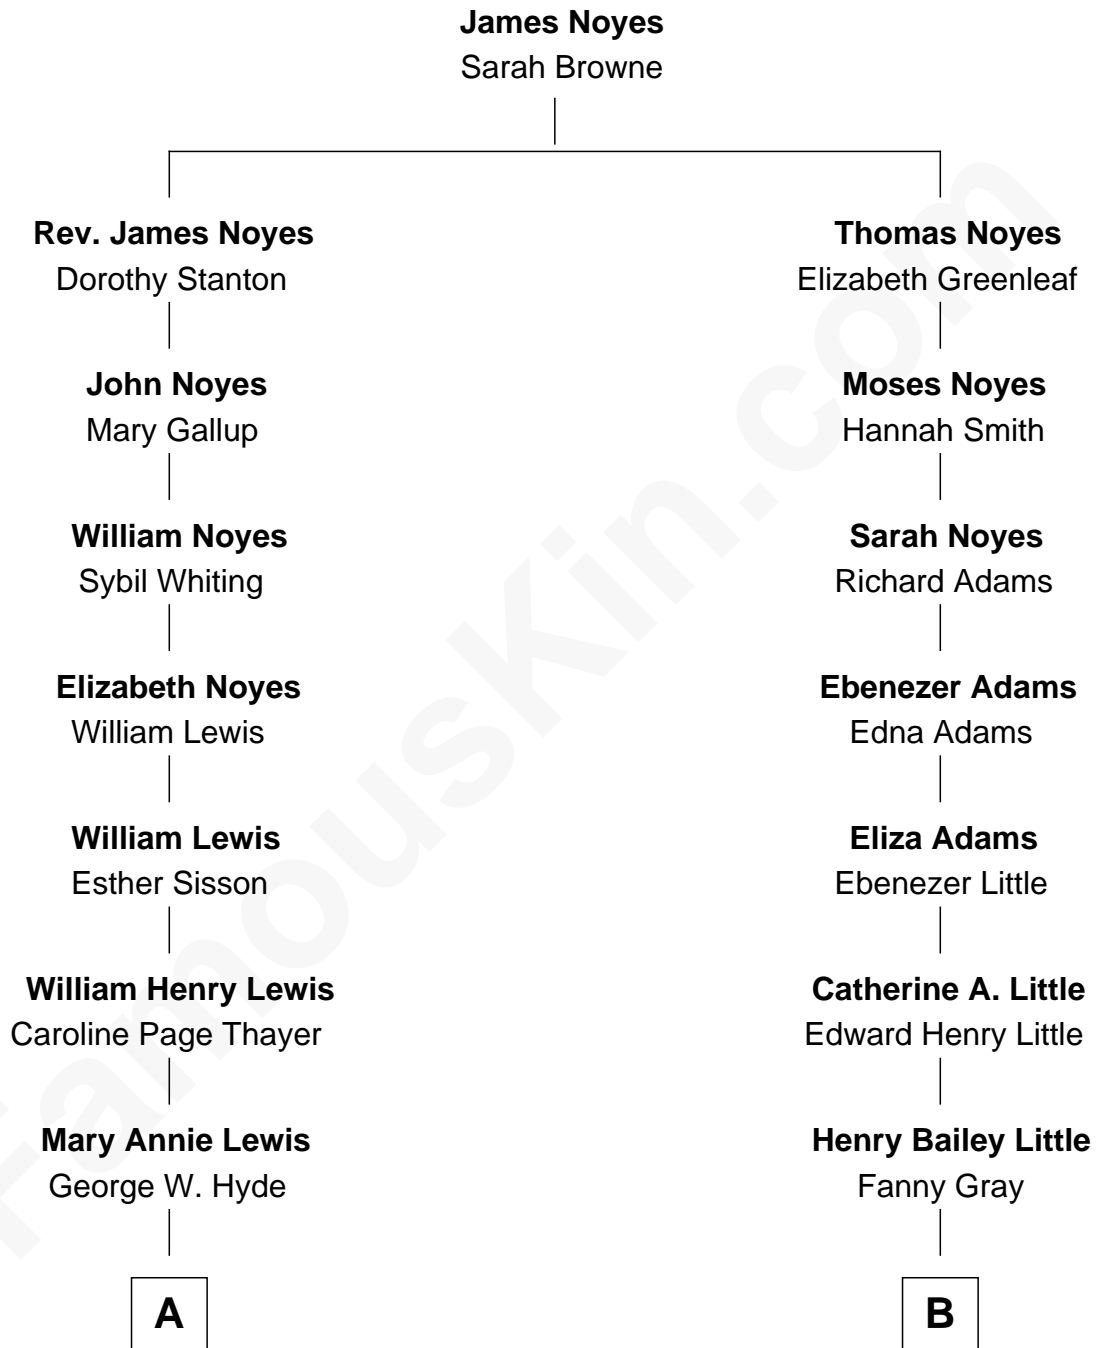

FamousKin.com Relationship Chart of

David Hyde Pierce

Stage, TV, and Movie Actor

9th cousin of

Charlie Baker

72nd Governor of Massachusetts

A

Helen E. Hyde
Arthur J. Pierce

George Hyde Pierce
Laura Marie Hughes

David Hyde Pierce
Stage, TV, and Movie Actor

B

Eleanor Johnson Little
Charles Duane Baker

Charles Duane Baker
Alice Elizabeth Ghormley

Charlie Baker
72nd Governor of Massachusetts