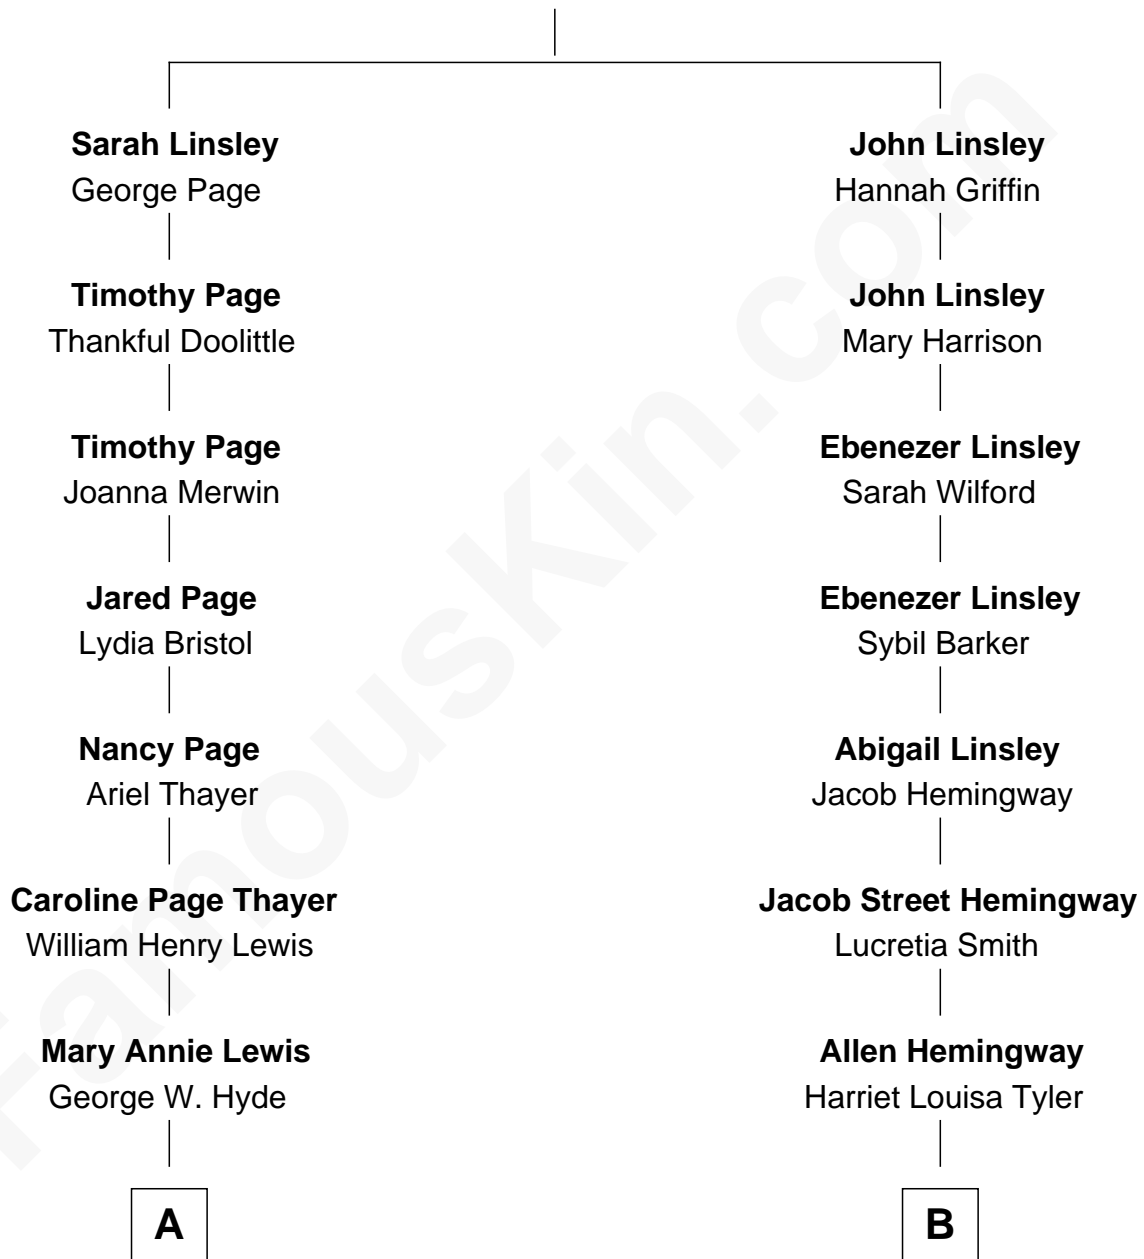

FamousKin.com Relationship Chart of

David Hyde Pierce

Stage, TV, and Movie Actor

9th cousin of

Ernest Hemingway

Author of The Sun Also Rises

John Linsley

Ellen - - - - -