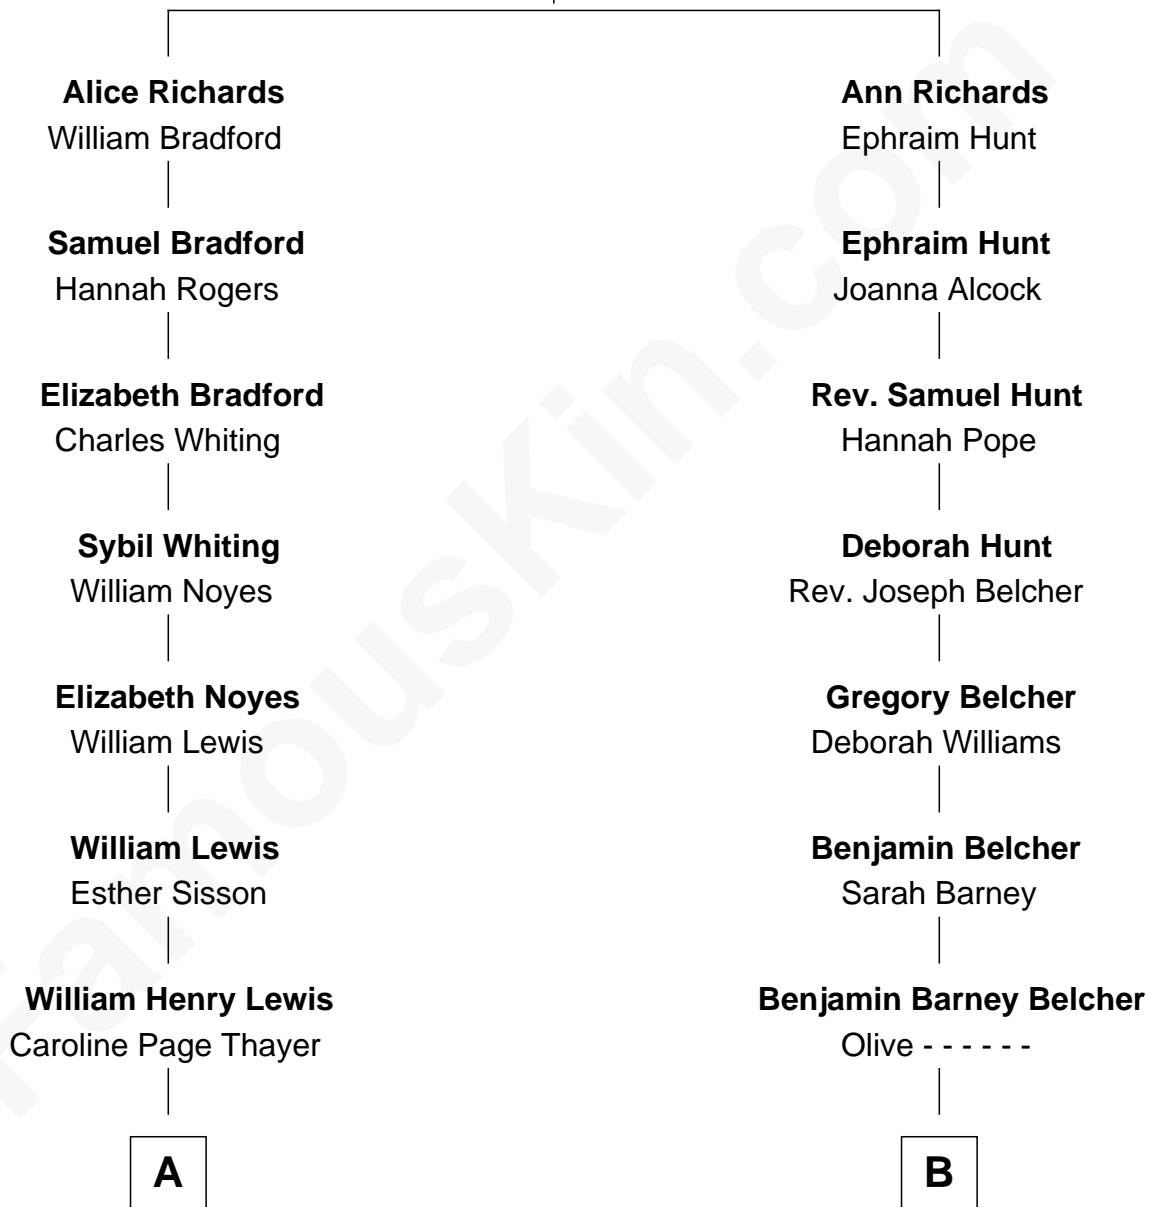

FamousKin.com Relationship Chart of

David Hyde Pierce

Stage, TV, and Movie Actor

9th cousin 1 time removed of

General Douglas MacArthur

U.S. Army - World War II

Thomas Richards

Welthian - - - - -

A

Mary Annie Lewis

George W. Hyde

Helen E. Hyde

Arthur J. Pierce

George Hyde Pierce

Laura Marie Hughes

David Hyde Pierce