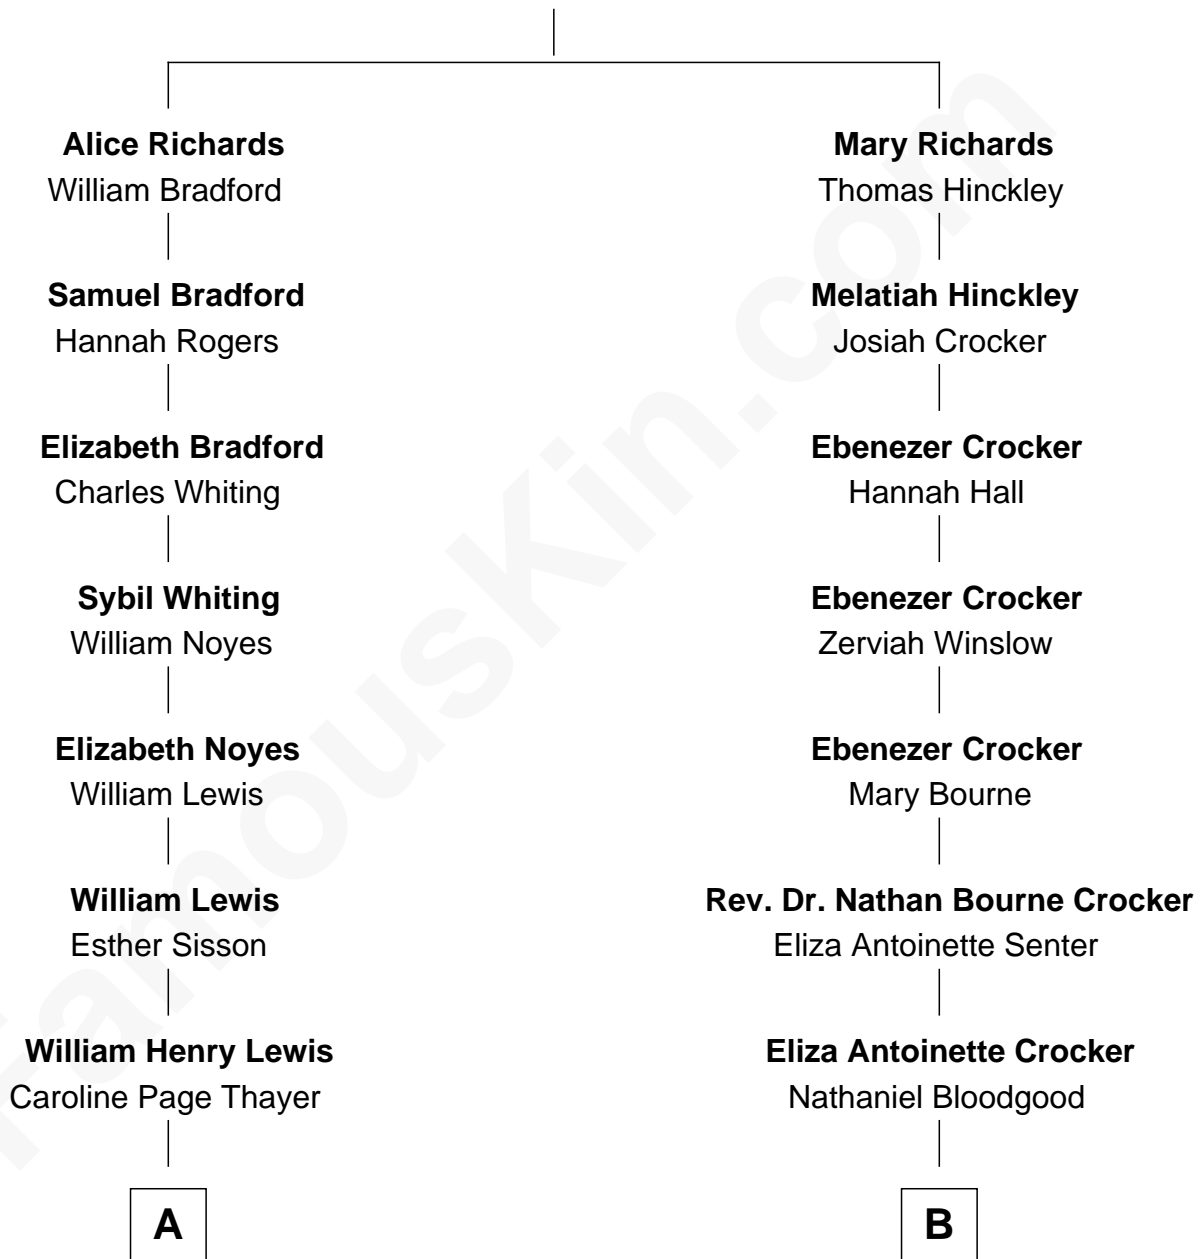

FamousKin.com Relationship Chart of

David Hyde Pierce

Stage, TV, and Movie Actor

10th cousin 1 time removed of

Kyra Sedgwick

TV and Movie Actress

Thomas Richards

Welthian - - - - -

A

Mary Annie Lewis

George W. Hyde

Helen E. Hyde

Arthur J. Pierce

George Hyde Pierce

Laura Marie Hughes

David Hyde Pierce

Stage, TV, and Movie Actor

B

Helen Bloodgood

Francis Peabody

Fannie Peabody

Rev. Dr. Endicott Peabody

Helen Peabody

Robert Minturn Sedgwick