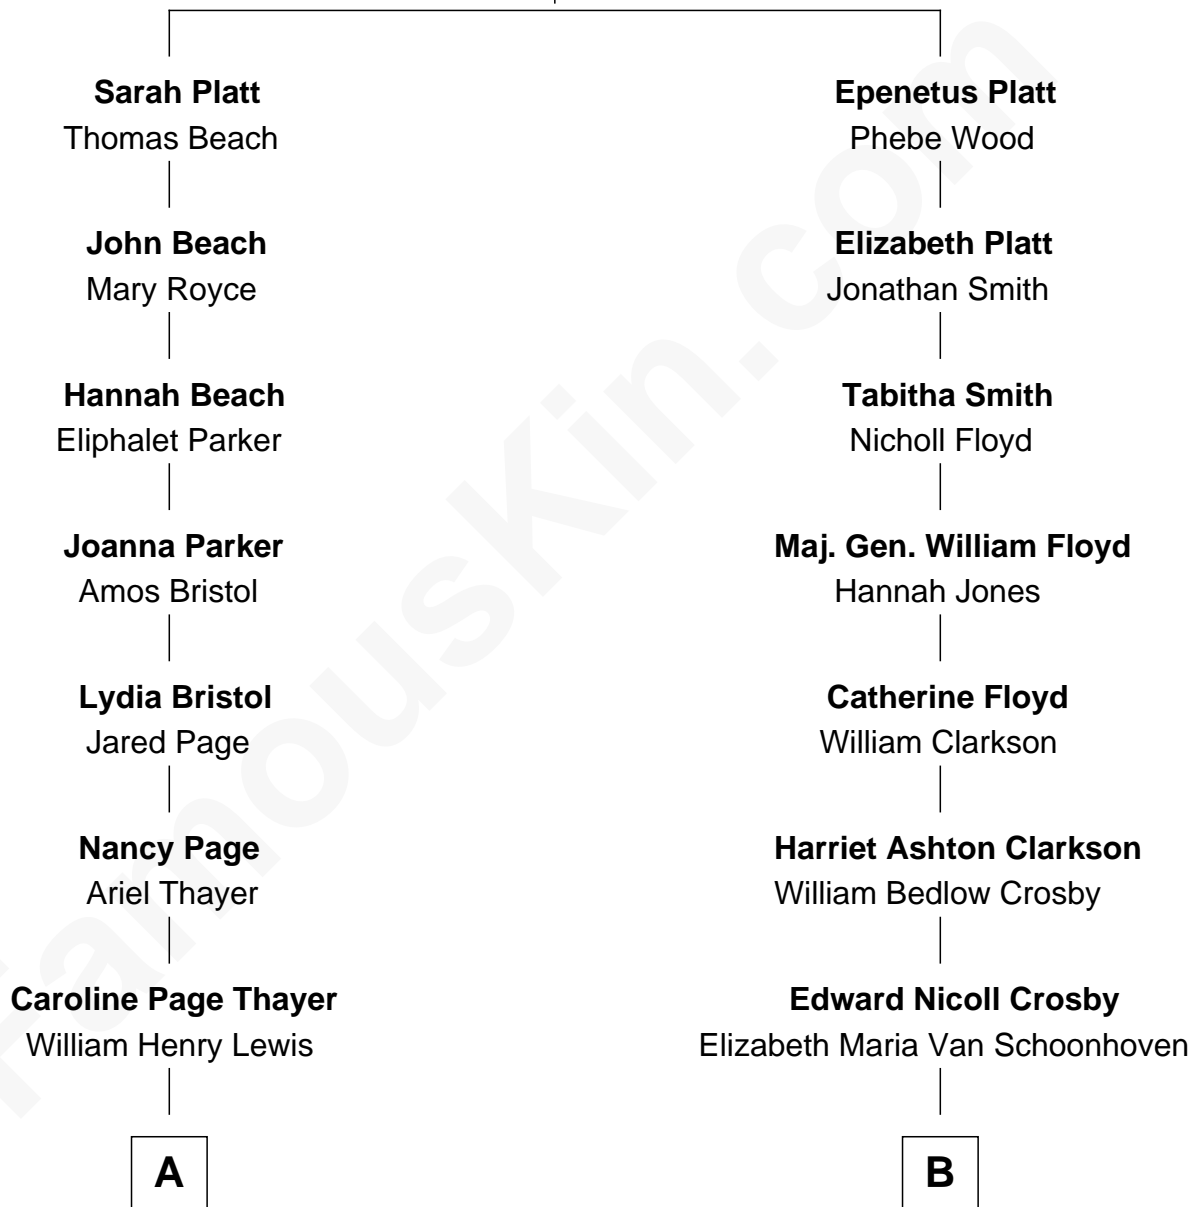

# FamousKin.com Relationship Chart of

**David Hyde Pierce**

*Stage, TV, and Movie Actor*

9th cousin 1 time removed of

**David Crosby**

*Singer and Songwriter*

**Richard Platt**

Mary Wood

**A**

**Mary Annie Lewis**

George W. Hyde

**Helen E. Hyde**

Arthur J. Pierce

**George Hyde Pierce**

Laura Marie Hughes

**David Hyde Pierce**