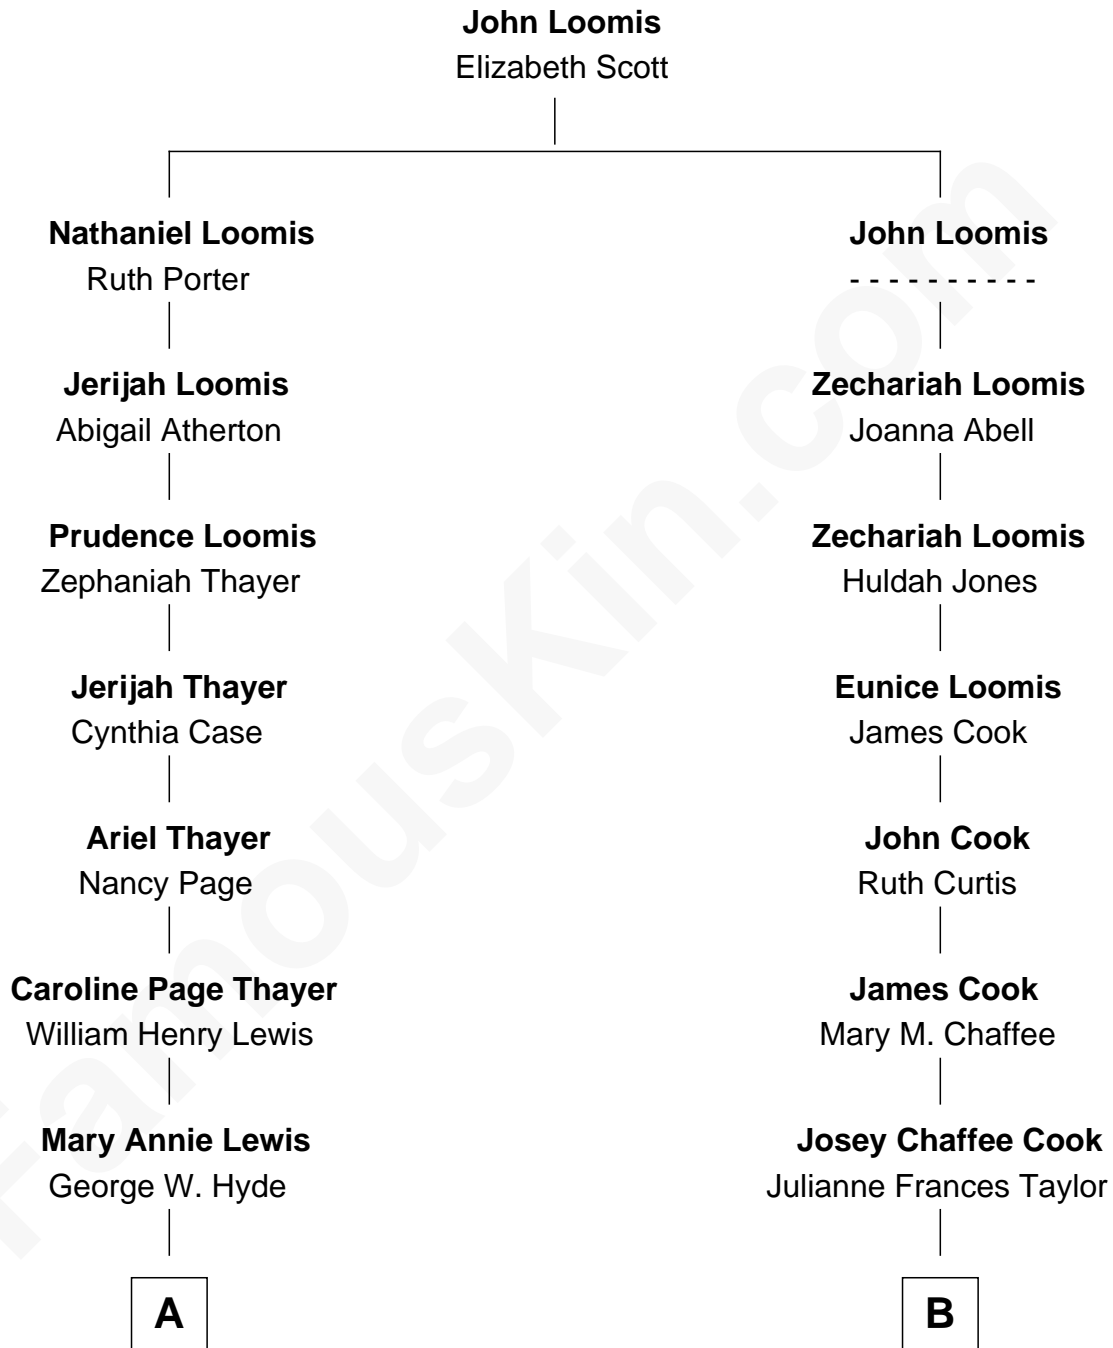

FamousKin.com Relationship Chart of

David Hyde Pierce

Stage, TV, and Movie Actor

9th cousin 1 time removed of

Amber Stevens West

TV and Movie Actress

A

Helen E. Hyde
Arthur J. Pierce

George Hyde Pierce
Laura Marie Hughes

David Hyde Pierce
Stage, TV, and Movie Actor

B

Frances Jemima Cook
Albert Baas

LaVerne M. Baas
Keith Karl Ingstad

Terry Keith Ingstad
Beverly Jean Cunningham

Amber Stevens West
TV and Movie Actress