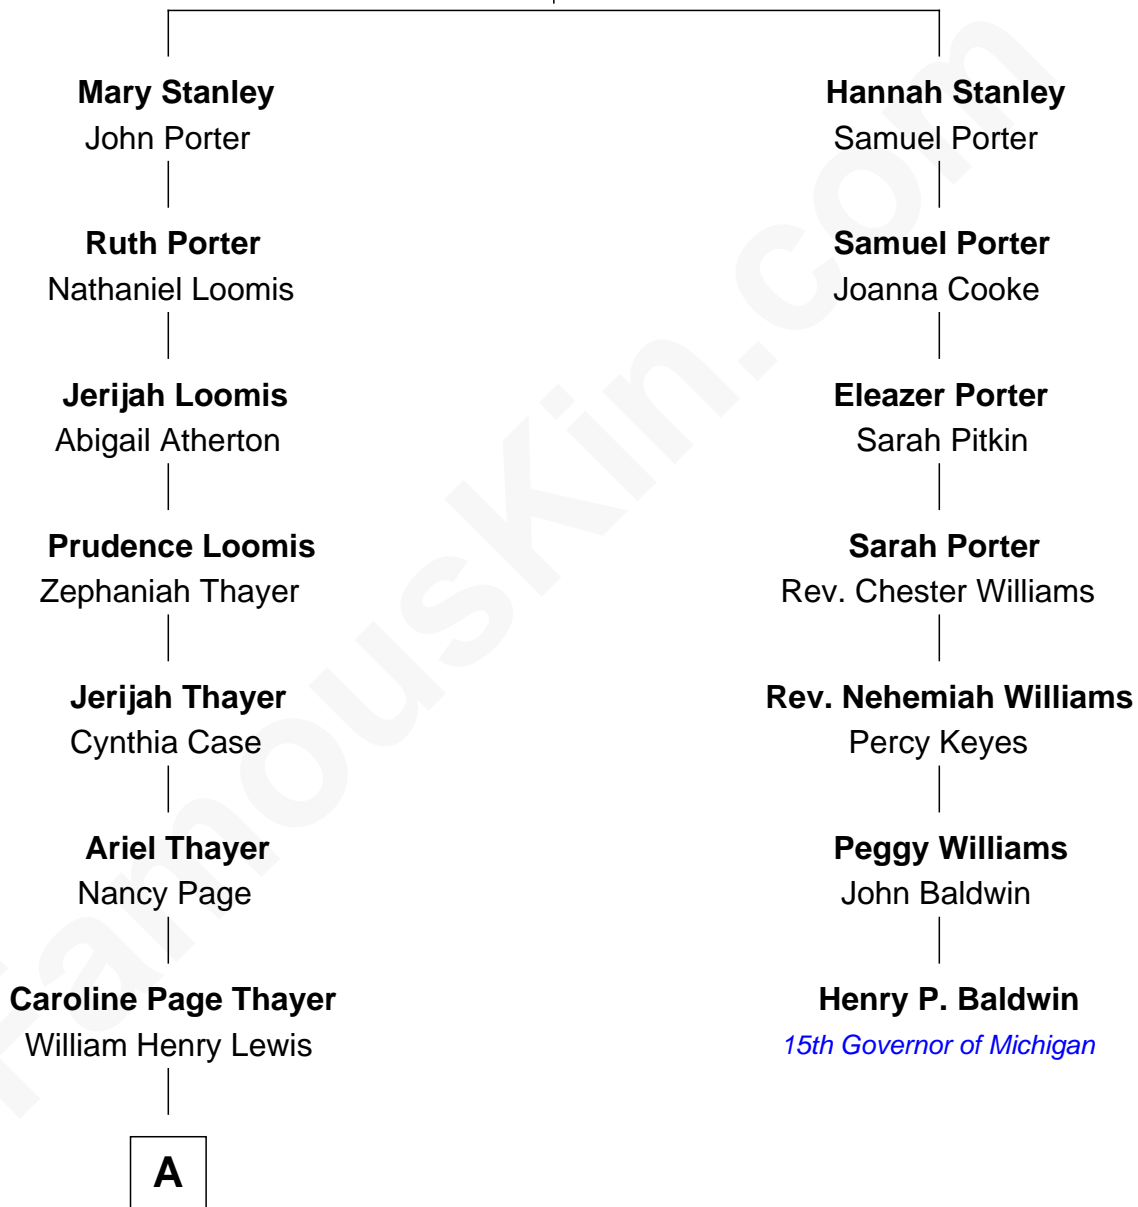

FamousKin.com Relationship Chart of

David Hyde Pierce

Stage, TV, and Movie Actor

6th cousin 4 times removed of

Henry P. Baldwin

15th Governor of Michigan

Thomas Stanley

Bennett Tritton

A

—
Mary Annie Lewis

George W. Hyde

—
Helen E. Hyde

Arthur J. Pierce

—
George Hyde Pierce

Laura Marie Hughes

—
David Hyde Pierce