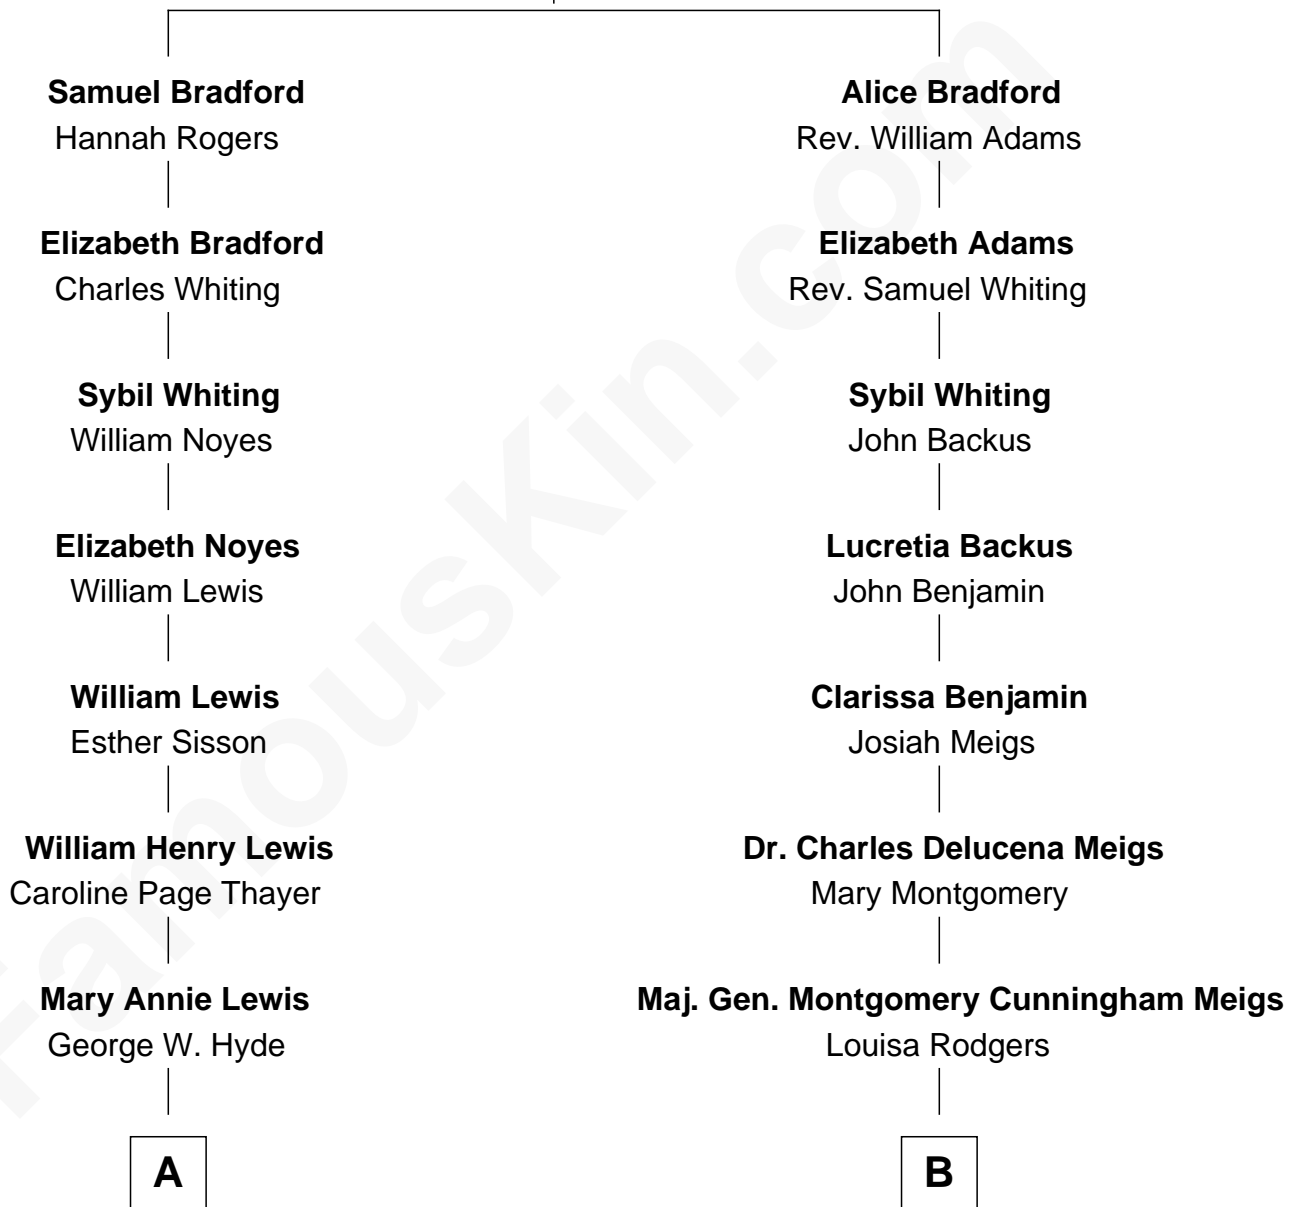

FamousKin.com Relationship Chart of

David Hyde Pierce

Stage, TV, and Movie Actor

9th cousin 2 times removed of

Parker Stevenson

TV and Movie Actor

William Bradford

Alice Richards

A

Helen E. Hyde
Arthur J. Pierce

George Hyde Pierce
Laura Marie Hughes

David Hyde Pierce
Stage, TV, and Movie Actor

B

Mary Montgomery Meigs
Col. Joseph Hancock Taylor

Evelyn Taylor
Eli Kirk Price

Philip Price
Sarah Meade Harrison