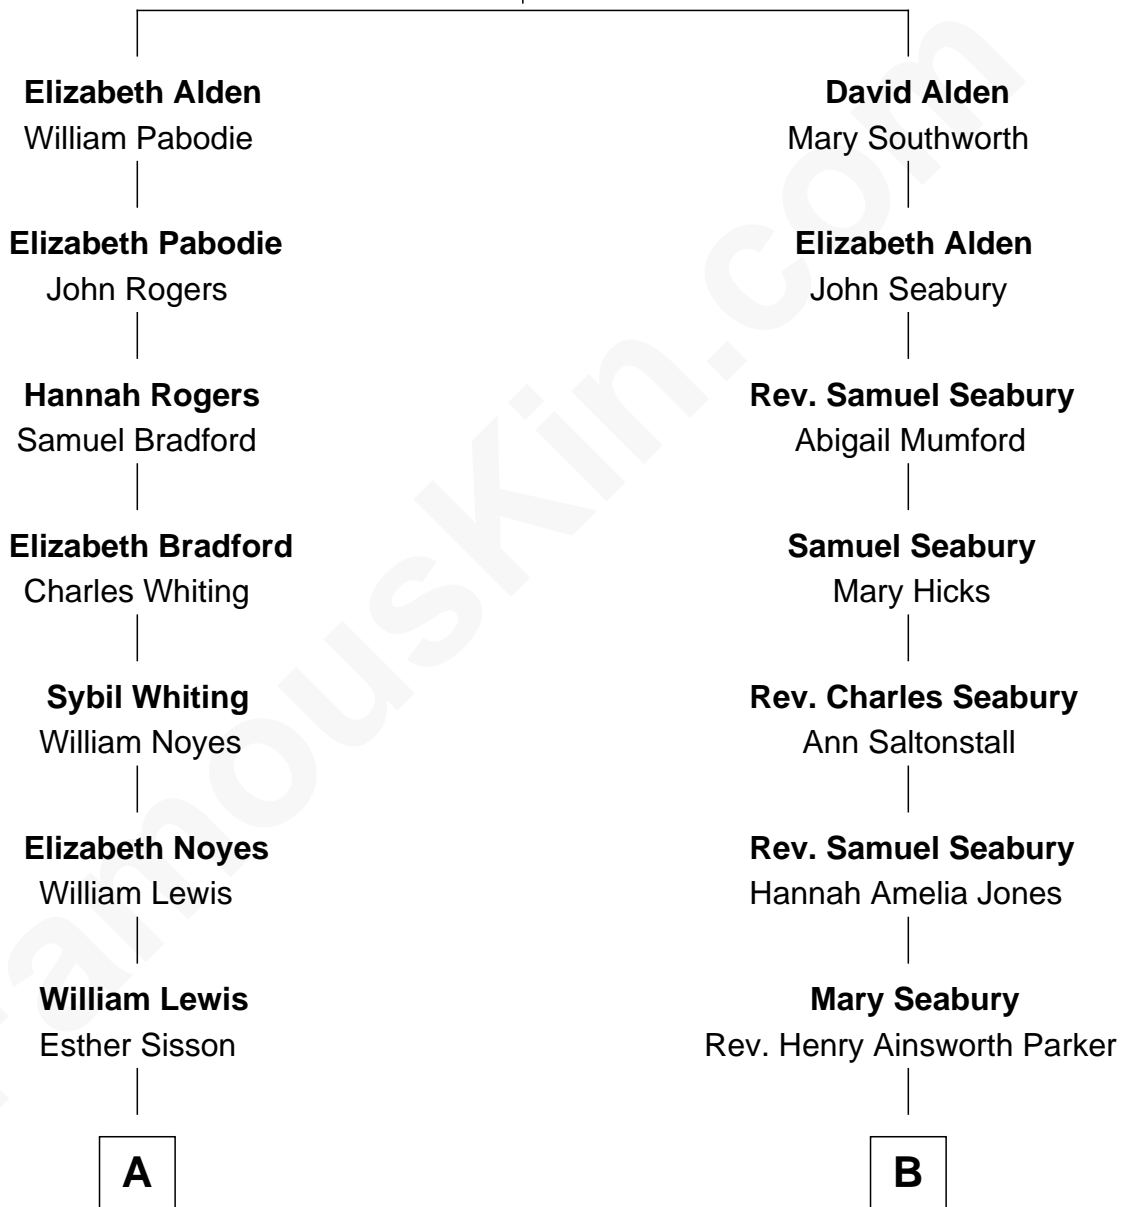

FamousKin.com Relationship Chart of

David Hyde Pierce

Stage, TV, and Movie Actor

9th cousin 2 times removed of

Parker Stevenson

TV and Movie Actor

John Alden
Priscilla Mullins

A

William Henry Lewis
Caroline Page Thayer

Mary Annie Lewis
George W. Hyde

Helen E. Hyde
Arthur J. Pierce

George Hyde Pierce
Laura Marie Hughes

David Hyde Pierce
Stage, TV, and Movie Actor

B

Henry Seabury Parker
Marion Stevenson