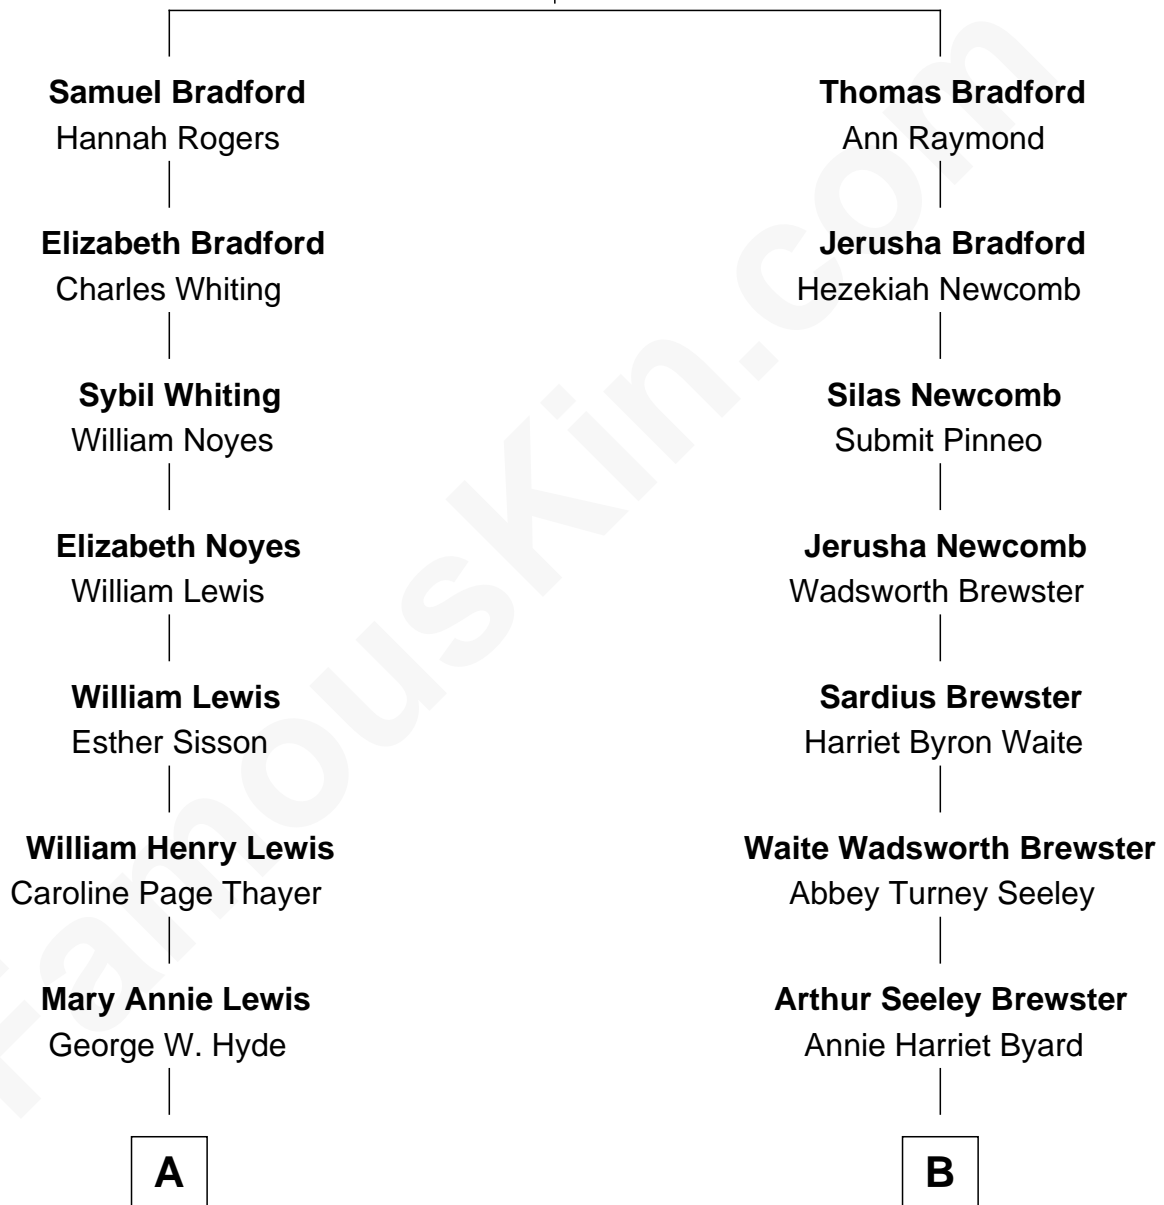

FamousKin.com Relationship Chart of

David Hyde Pierce

Stage, TV, and Movie Actor

9th cousin of

Diane Brewster

TV and Movie Actress

William Bradford

Alice Richards

A

Helen E. Hyde
Arthur J. Pierce

George Hyde Pierce
Laura Marie Hughes

David Hyde Pierce
Stage, TV, and Movie Actor

B

Reginald Raymond Brewster
Grace Anna Sloane

Phillip Sloane Brewster
Geraldine Craddock

Diane Brewster
TV and Movie Actress