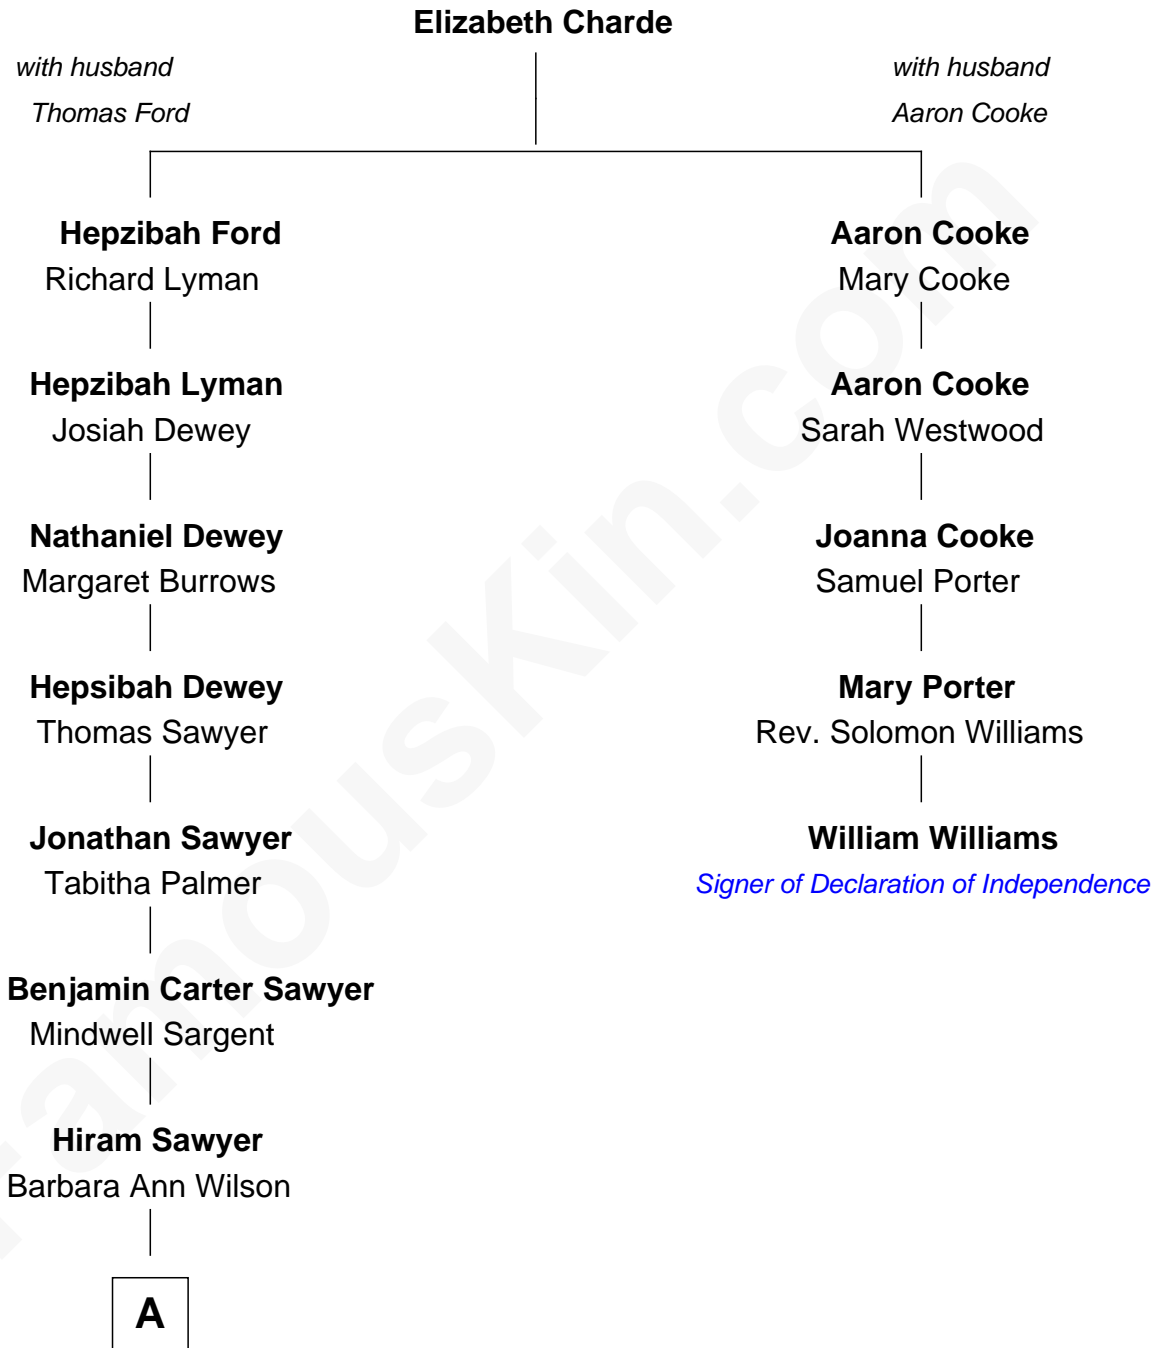

# FamousKin.com Relationship Chart of

**David Hyde Pierce**

*Stage, TV, and Movie Actor*

4th cousin 7 times removed of

**William Williams**

*Signer of the Declaration of Independence*

**A**

—  
**Hannah Sawyer**  
William W. Mayhew

—  
**Sarah B. Mayhew**  
Rev. Thomas Bennett Hughes

—  
**Lorado Thomas Hughes**  
Mildred E. Sherman

—  
**Laura Marie Hughes**  
George Hyde Pierce

—  
**David Hyde Pierce**  
*Stage, TV, and Movie Actor*