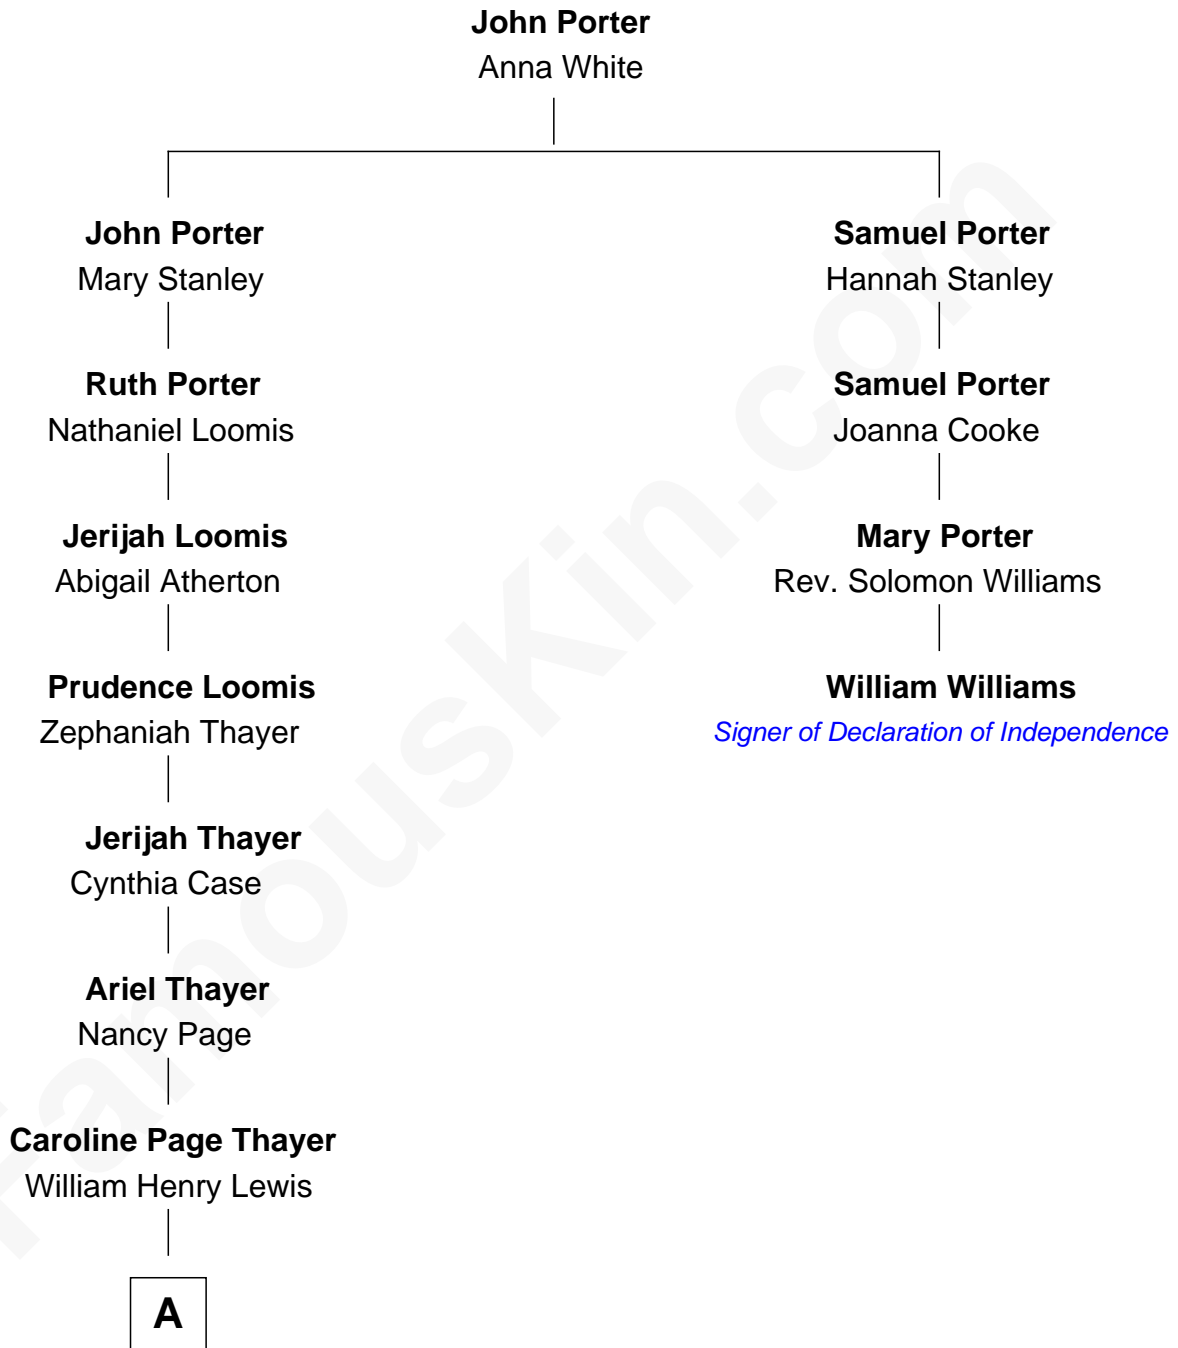

FamousKin.com Relationship Chart of

David Hyde Pierce

Stage, TV, and Movie Actor

3rd cousin 7 times removed of

William Williams

Signer of the Declaration of Independence

A

—
Mary Annie Lewis

George W. Hyde

—
Helen E. Hyde

Arthur J. Pierce

—
George Hyde Pierce

Laura Marie Hughes

—
David Hyde Pierce

Stage, TV, and Movie Actor

FamousKin.com