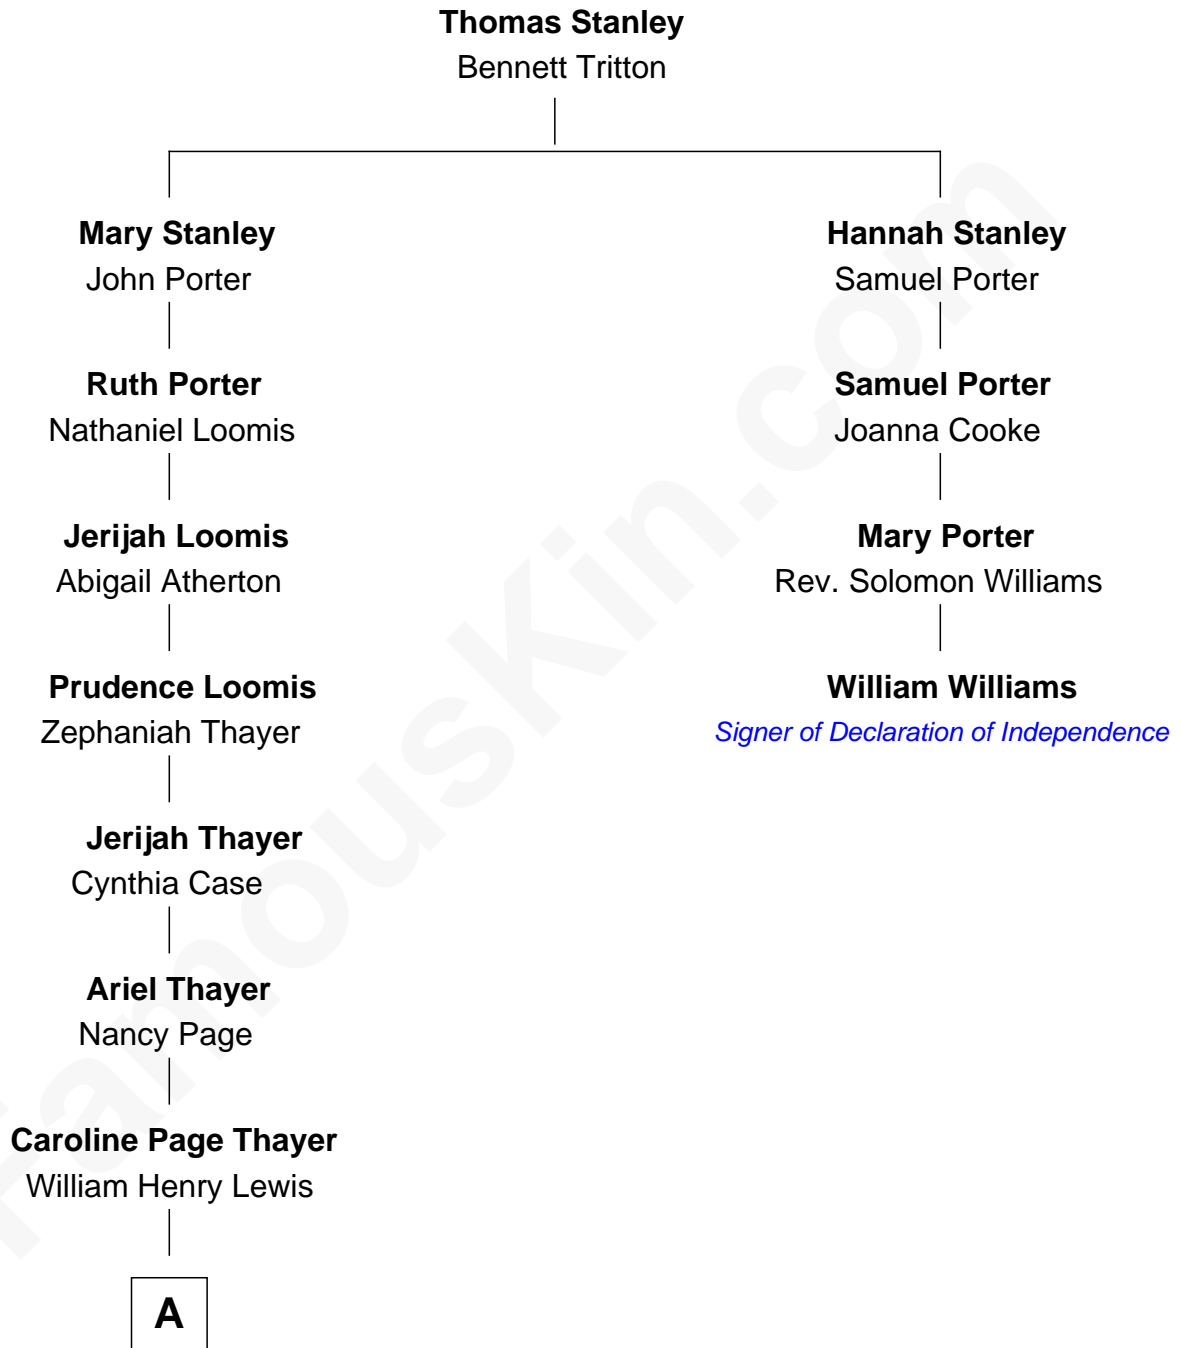

# FamousKin.com Relationship Chart of

**David Hyde Pierce**

*Stage, TV, and Movie Actor*

3rd cousin 7 times removed of

**William Williams**

*Signer of the Declaration of Independence*

**A**

—  
**Mary Annie Lewis**

George W. Hyde

—  
**Helen E. Hyde**

Arthur J. Pierce

—  
**George Hyde Pierce**

Laura Marie Hughes

—  
**David Hyde Pierce**

*Stage, TV, and Movie Actor*

FamousKin.com