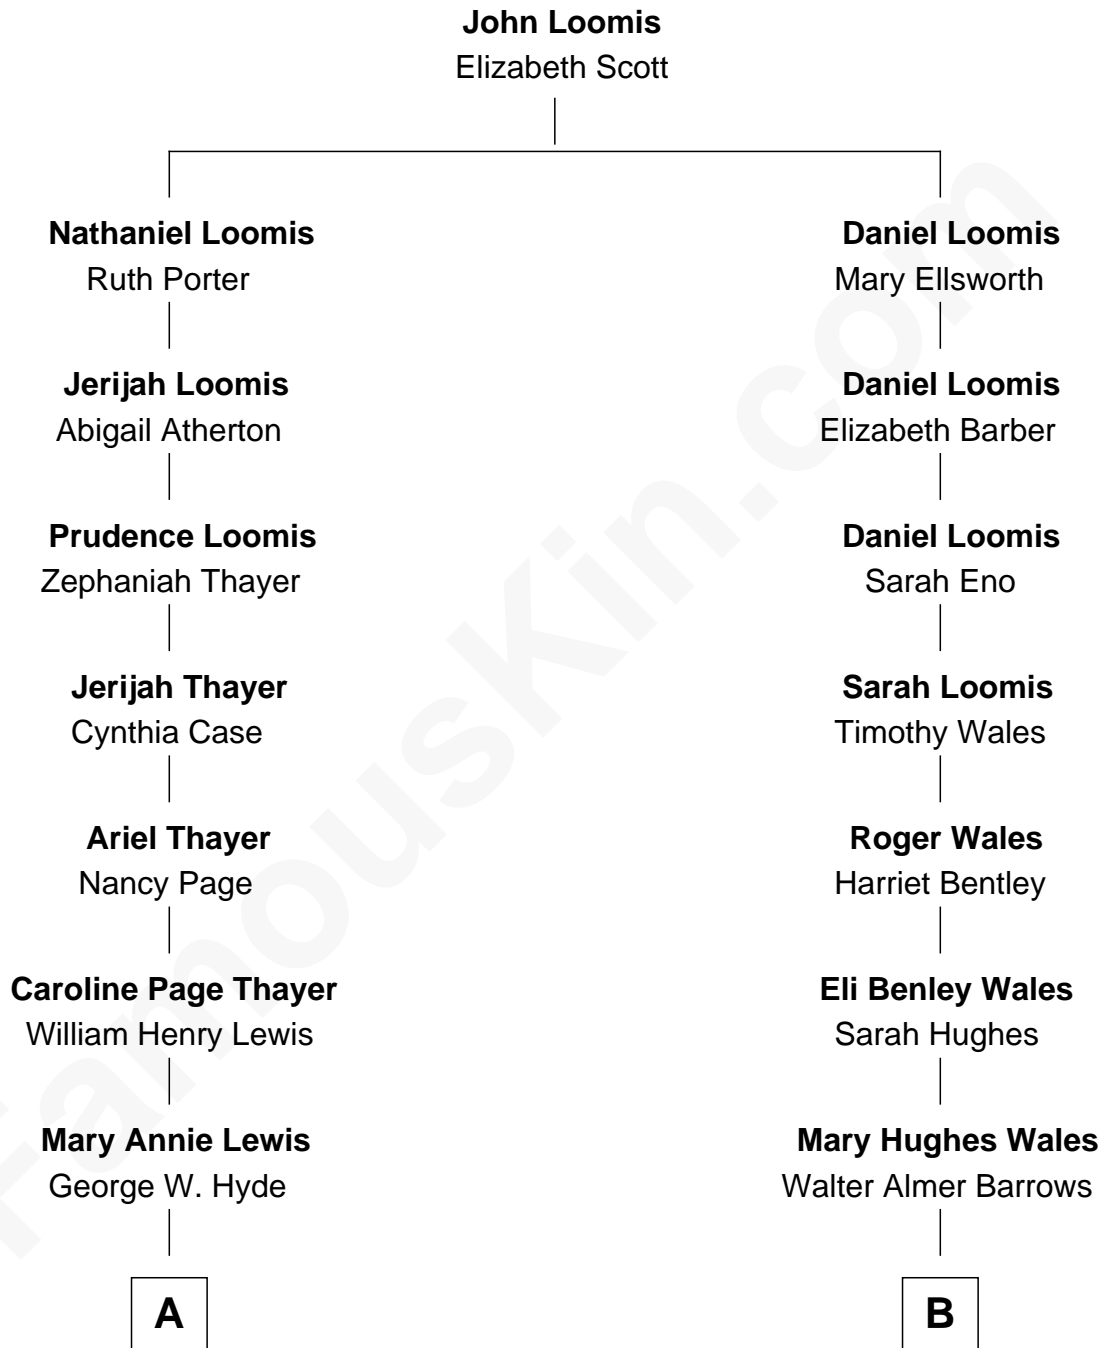

FamousKin.com Relationship Chart of

David Hyde Pierce

Stage, TV, and Movie Actor

9th cousin 1 time removed of

Sydney Biddle Barrows

Mayflower Madam

A

Helen E. Hyde
Arthur J. Pierce

George Hyde Pierce
Laura Marie Hughes

David Hyde Pierce
Stage, TV, and Movie Actor

B

Walter Almer Barrows
Sarah Olive Byers

Donald Byers Barrows
Sydney Biddle

Donald Byers Barrows
Jeannette Ballantine

Sydney Biddle Barrows
Mayflower Madam