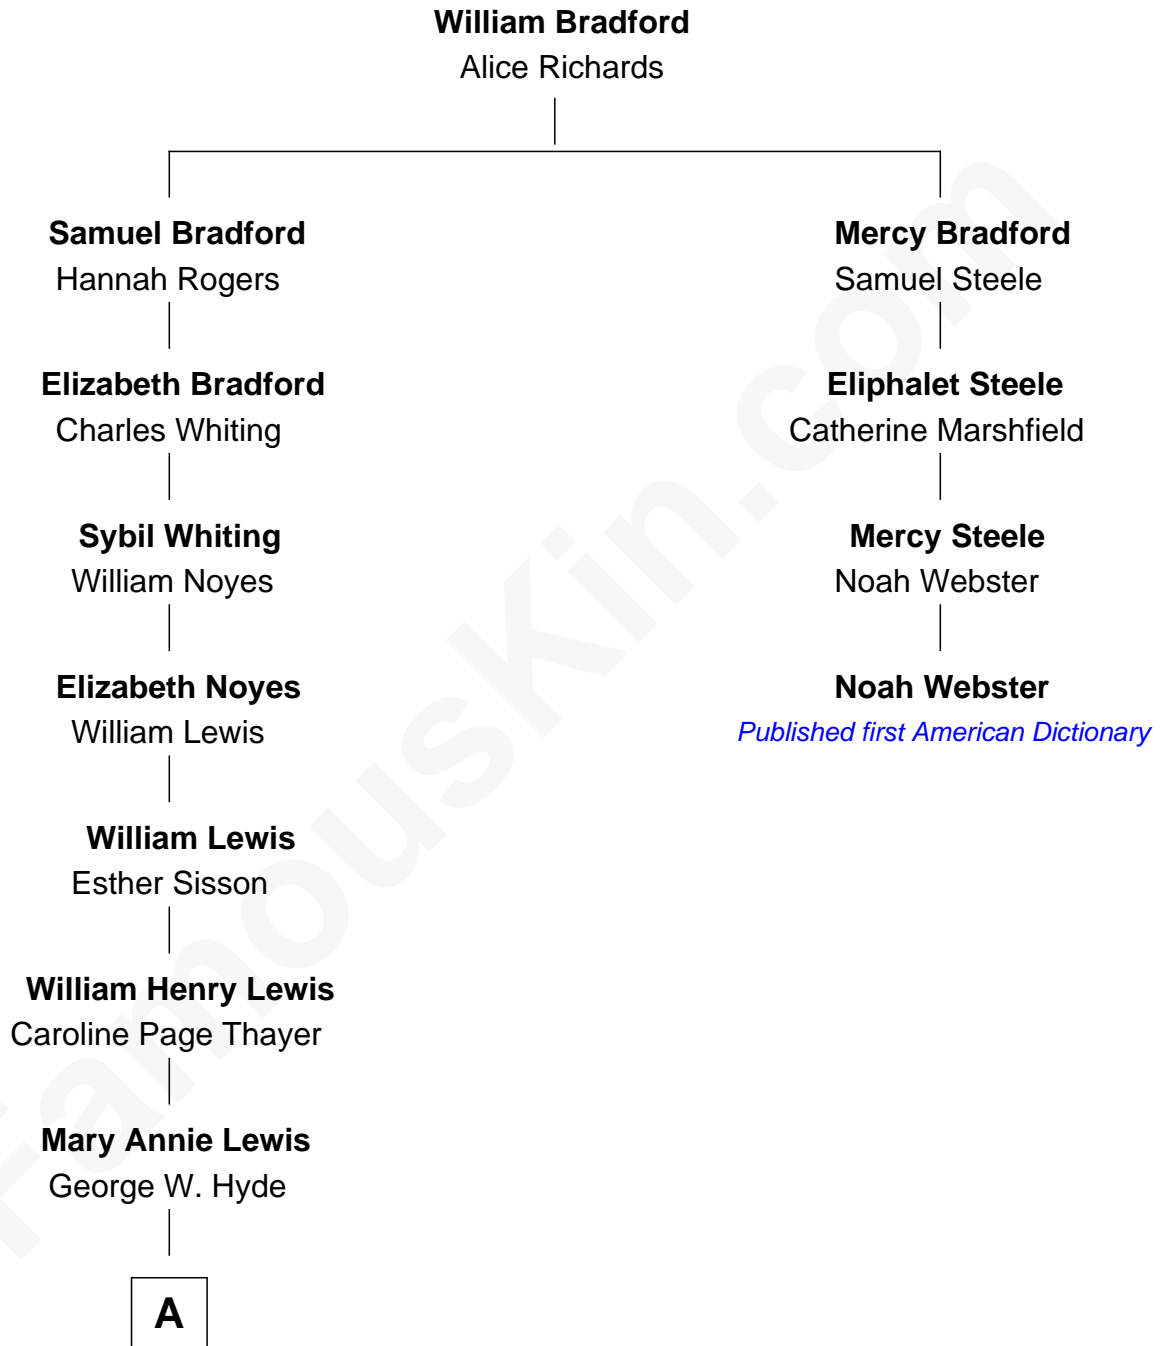

# FamousKin.com Relationship Chart of

**David Hyde Pierce**

*Stage, TV, and Movie Actor*

3rd cousin 6 times removed of

**Noah Webster**

*Published first American Dictionary*

**A**

—  
**Helen E. Hyde**  
Arthur J. Pierce

—  
**George Hyde Pierce**  
Laura Marie Hughes

—  
**David Hyde Pierce**  
*Stage, TV, and Movie Actor*

FamousKin.com