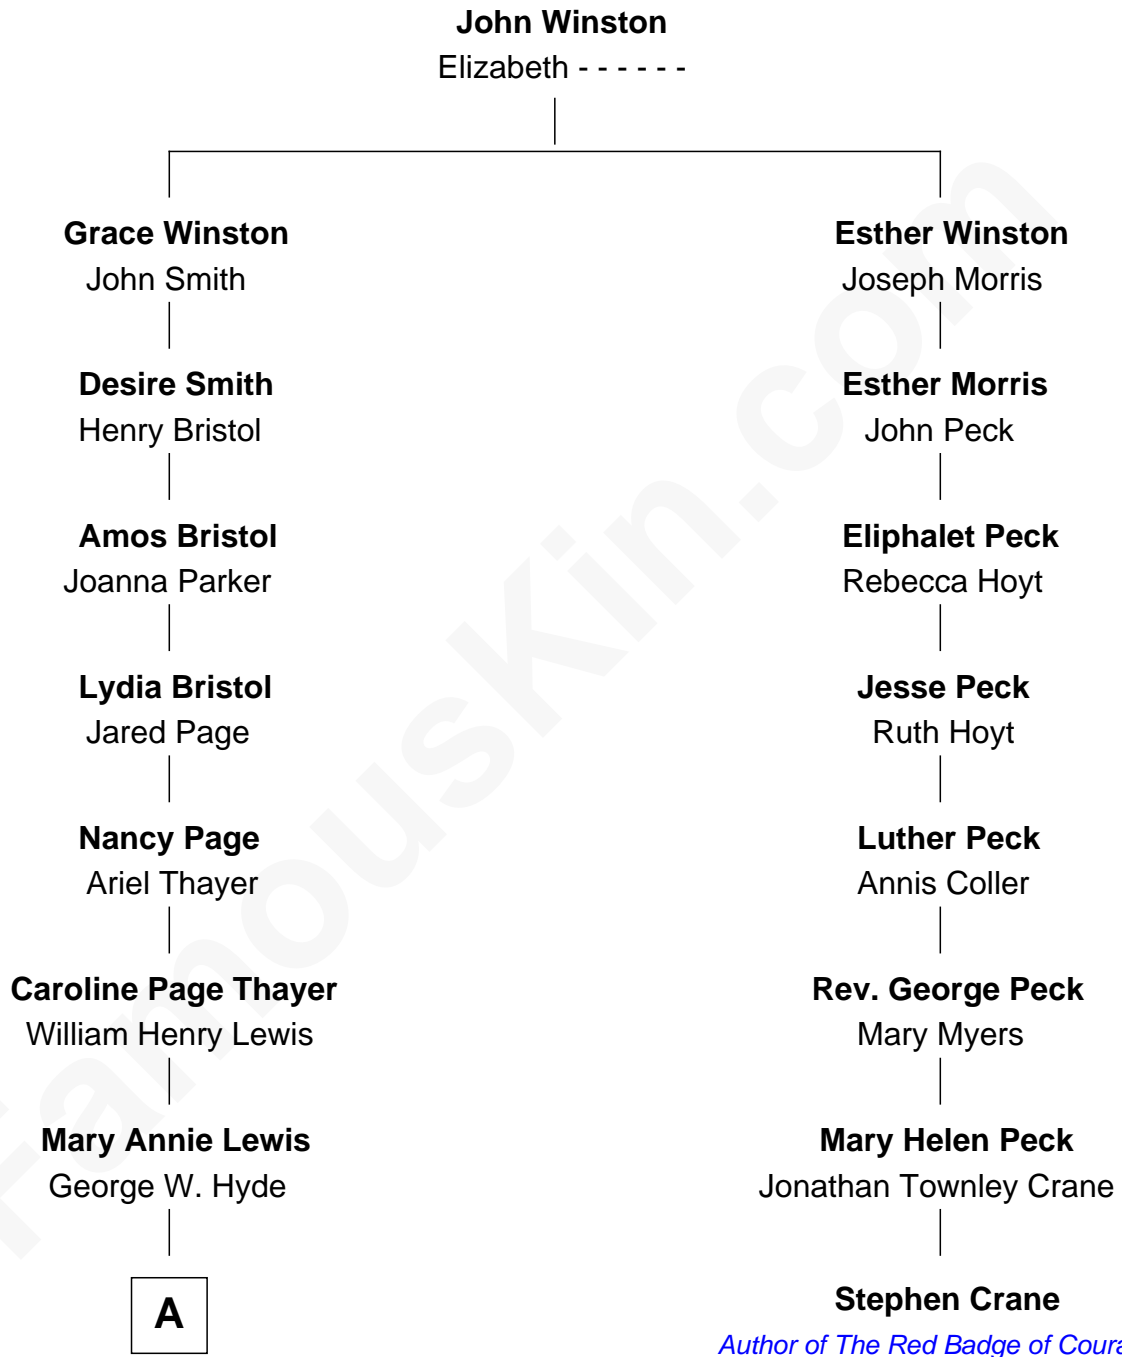

FamousKin.com Relationship Chart of

David Hyde Pierce

Stage, TV, and Movie Actor

7th cousin 2 times removed of

Stephen Crane

Author of The Red Badge of Courage

A

—
Helen E. Hyde
Arthur J. Pierce

—
George Hyde Pierce
Laura Marie Hughes

—
David Hyde Pierce
Stage, TV, and Movie Actor

FamousKin.com