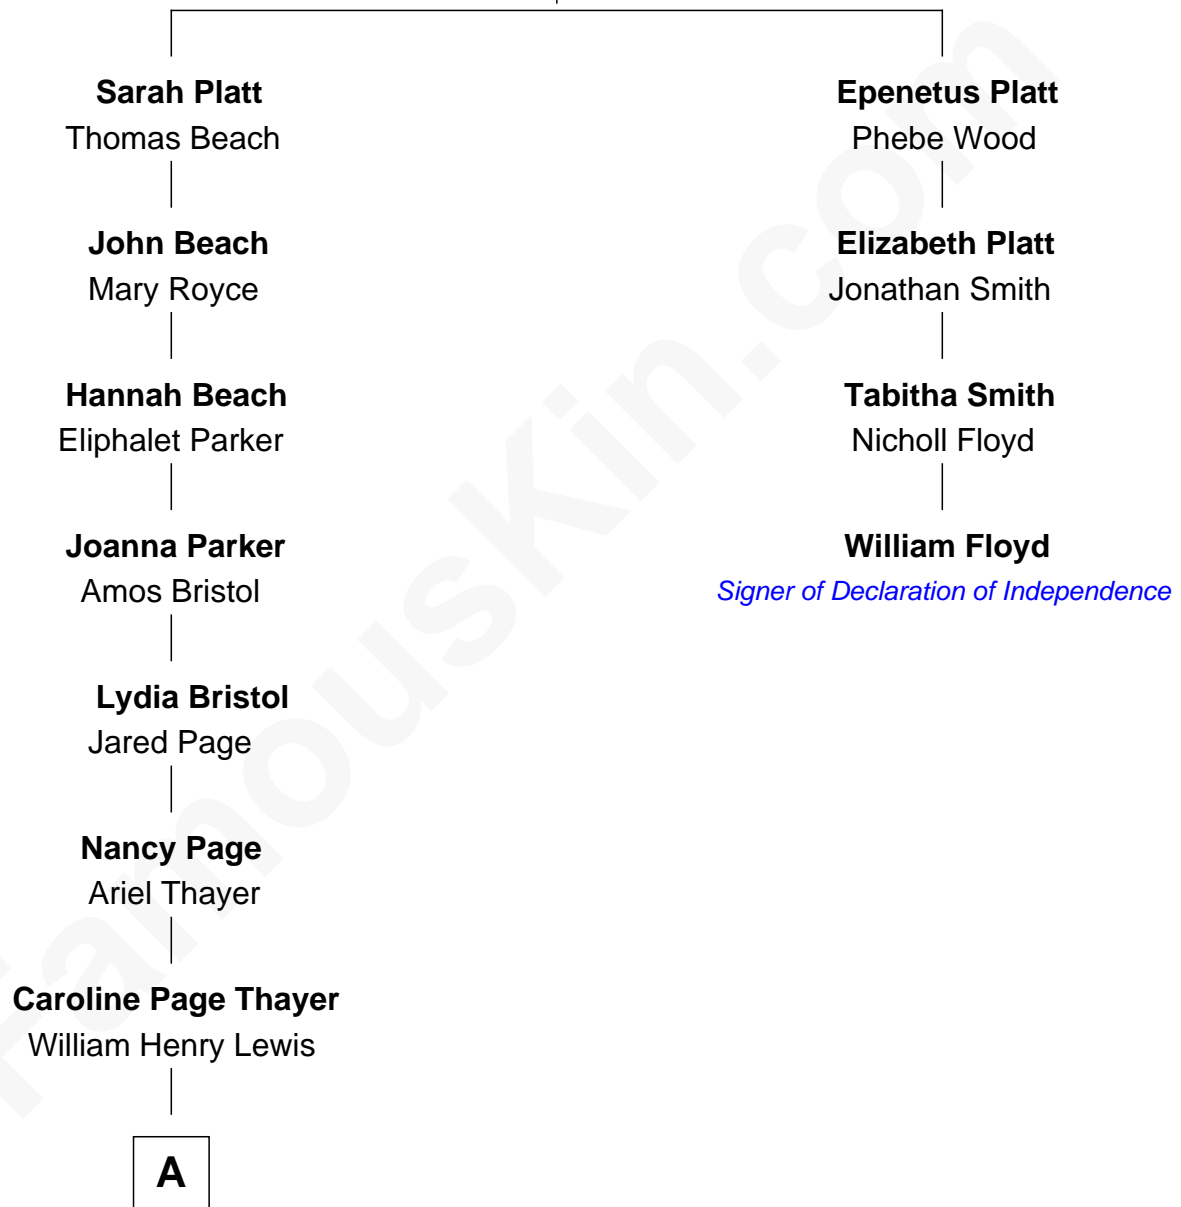

# FamousKin.com Relationship Chart of

**David Hyde Pierce**

*Stage, TV, and Movie Actor*

3rd cousin 7 times removed of

**William Floyd**

*Signer of the Declaration of Independence*

**Richard Platt**

Mary Wood

**A**

—  
**Mary Annie Lewis**

George W. Hyde

—  
**Helen E. Hyde**

Arthur J. Pierce

—  
**George Hyde Pierce**

Laura Marie Hughes

—  
**David Hyde Pierce**